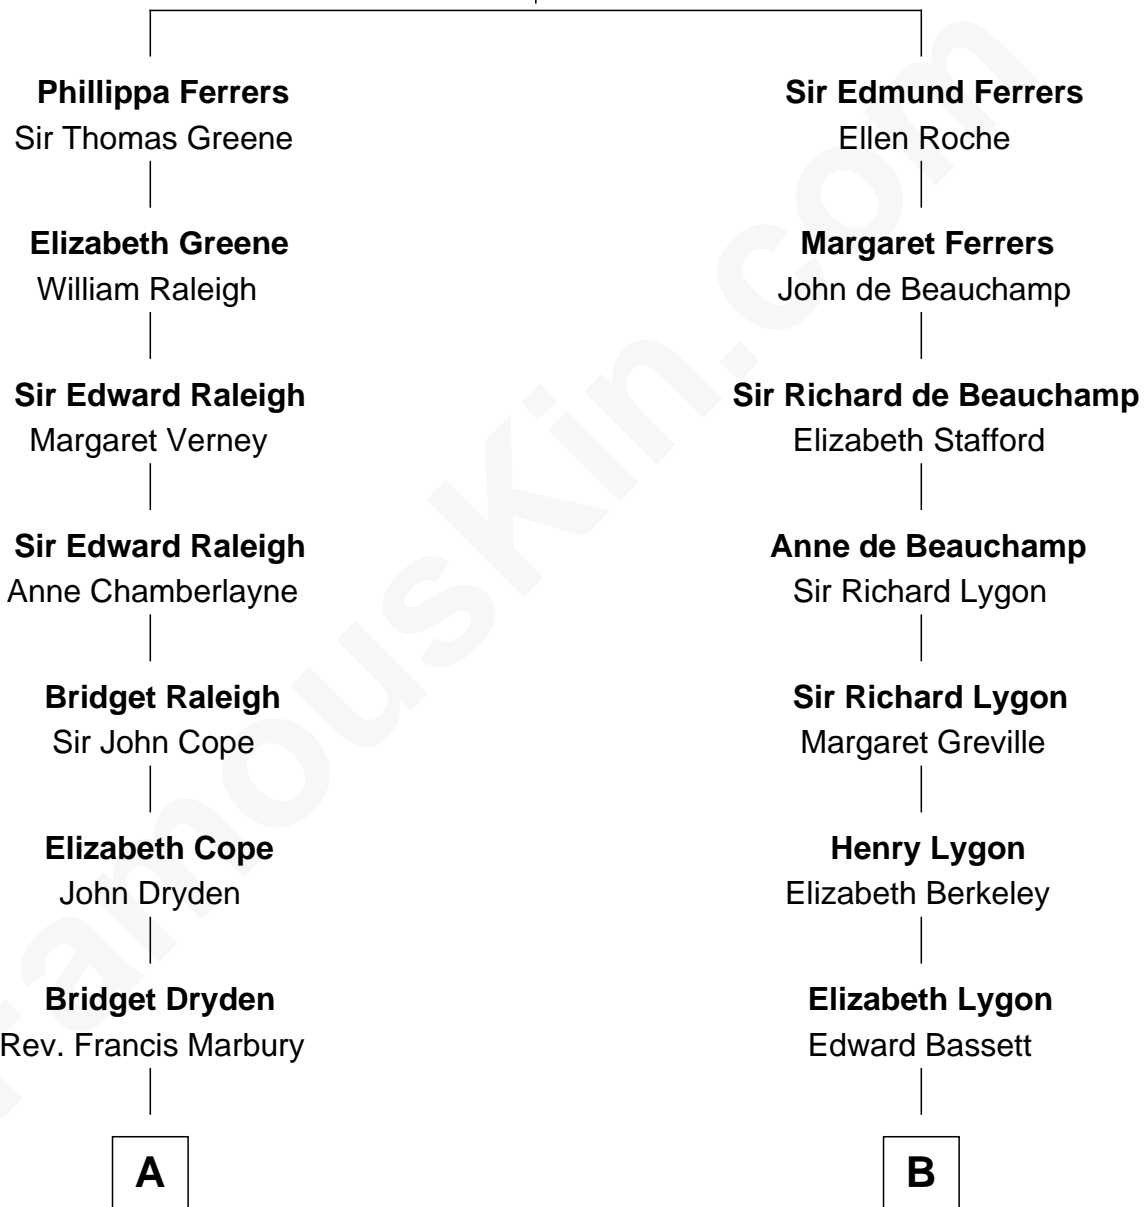

FamousKin.com Relationship Chart of

Amelia Earhart

Aviation Pioneer

17th cousin 3 times removed of

Michael Lookinland

TV Actor

Robert de Ferrers
Margaret Despencer

C