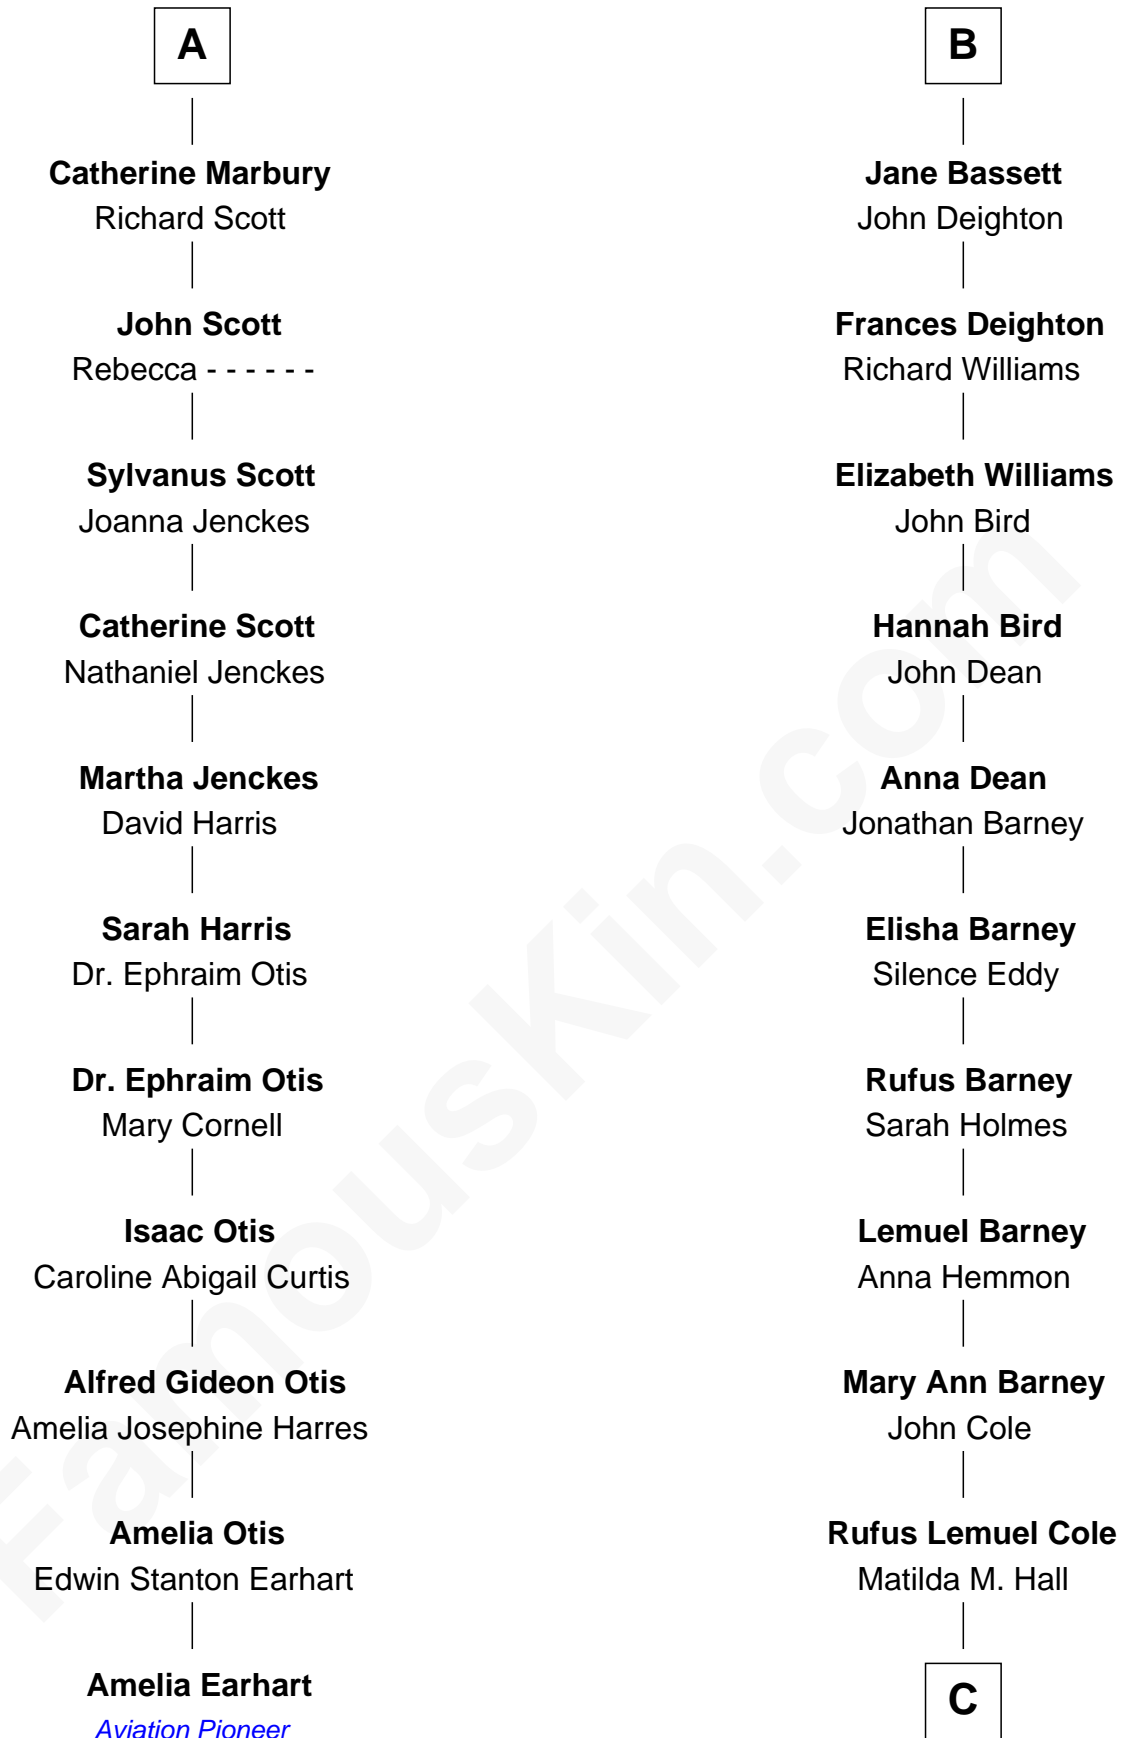

FamousKin.com Relationship Chart of

Amelia Earhart

Aviation Pioneer

17th cousin 3 times removed of

Michael Lookinland

TV Actor

Robert de Ferrers
Margaret Despencer

C

Nellie M. Cole

John Andrew Lookinland

Orrin Paul Lookinland

Madeline Tait

Paul Russell Lookinland

Karen Ruth McKinney

Michael Lookinland

TV Actor