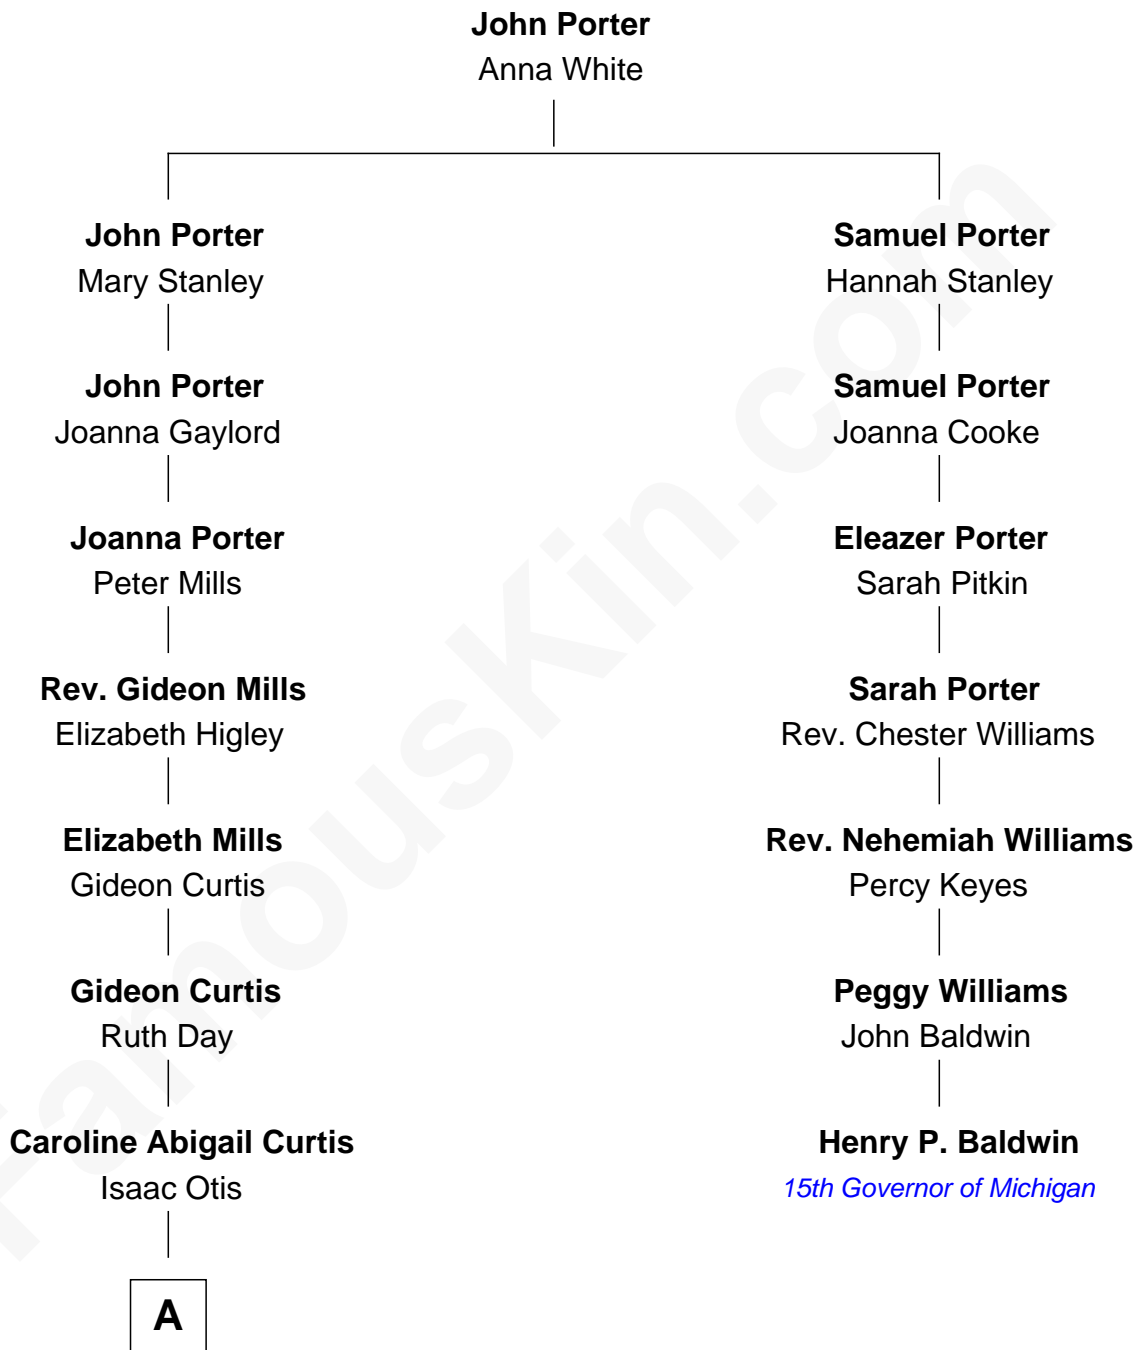

FamousKin.com Relationship Chart of

Amelia Earhart

Aviation Pioneer

6th cousin 3 times removed of

Henry P. Baldwin

15th Governor of Michigan

A

—
Alfred Gideon Otis
Amelia Josephine Harres

—
Amelia Otis
Edwin Stanton Earhart

—
Amelia Earhart
Aviation Pioneer

FamousKin.com