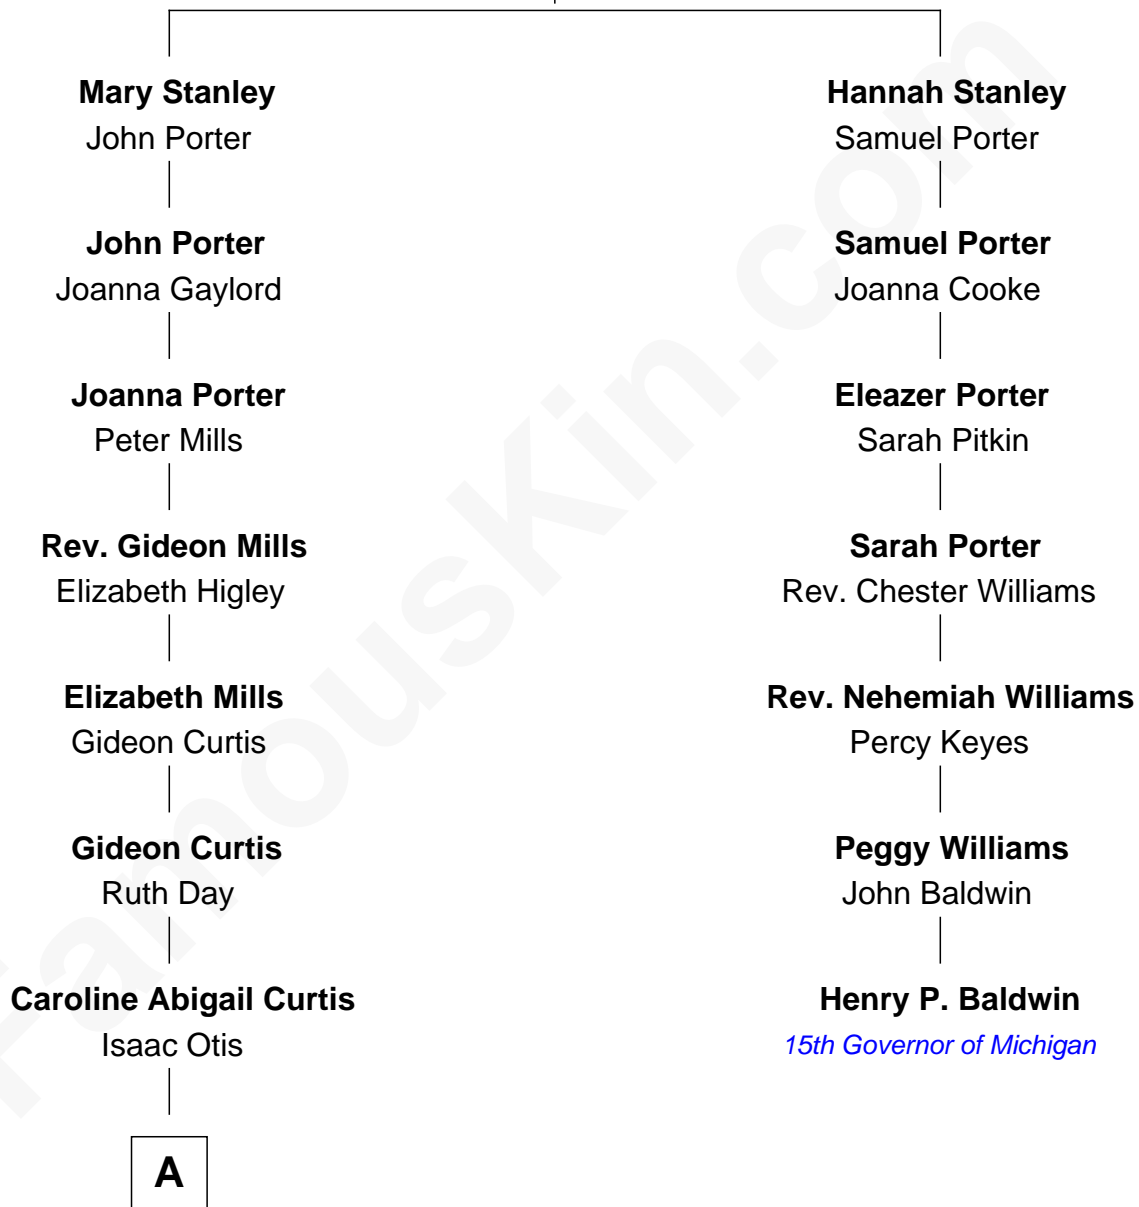

FamousKin.com Relationship Chart of

Amelia Earhart

Aviation Pioneer

6th cousin 3 times removed of

Henry P. Baldwin

15th Governor of Michigan

Thomas Stanley

Bennett Tritton

A

—
Alfred Gideon Otis
Amelia Josephine Harres

—
Amelia Otis
Edwin Stanton Earhart

—
Amelia Earhart
Aviation Pioneer

FamousKin.com