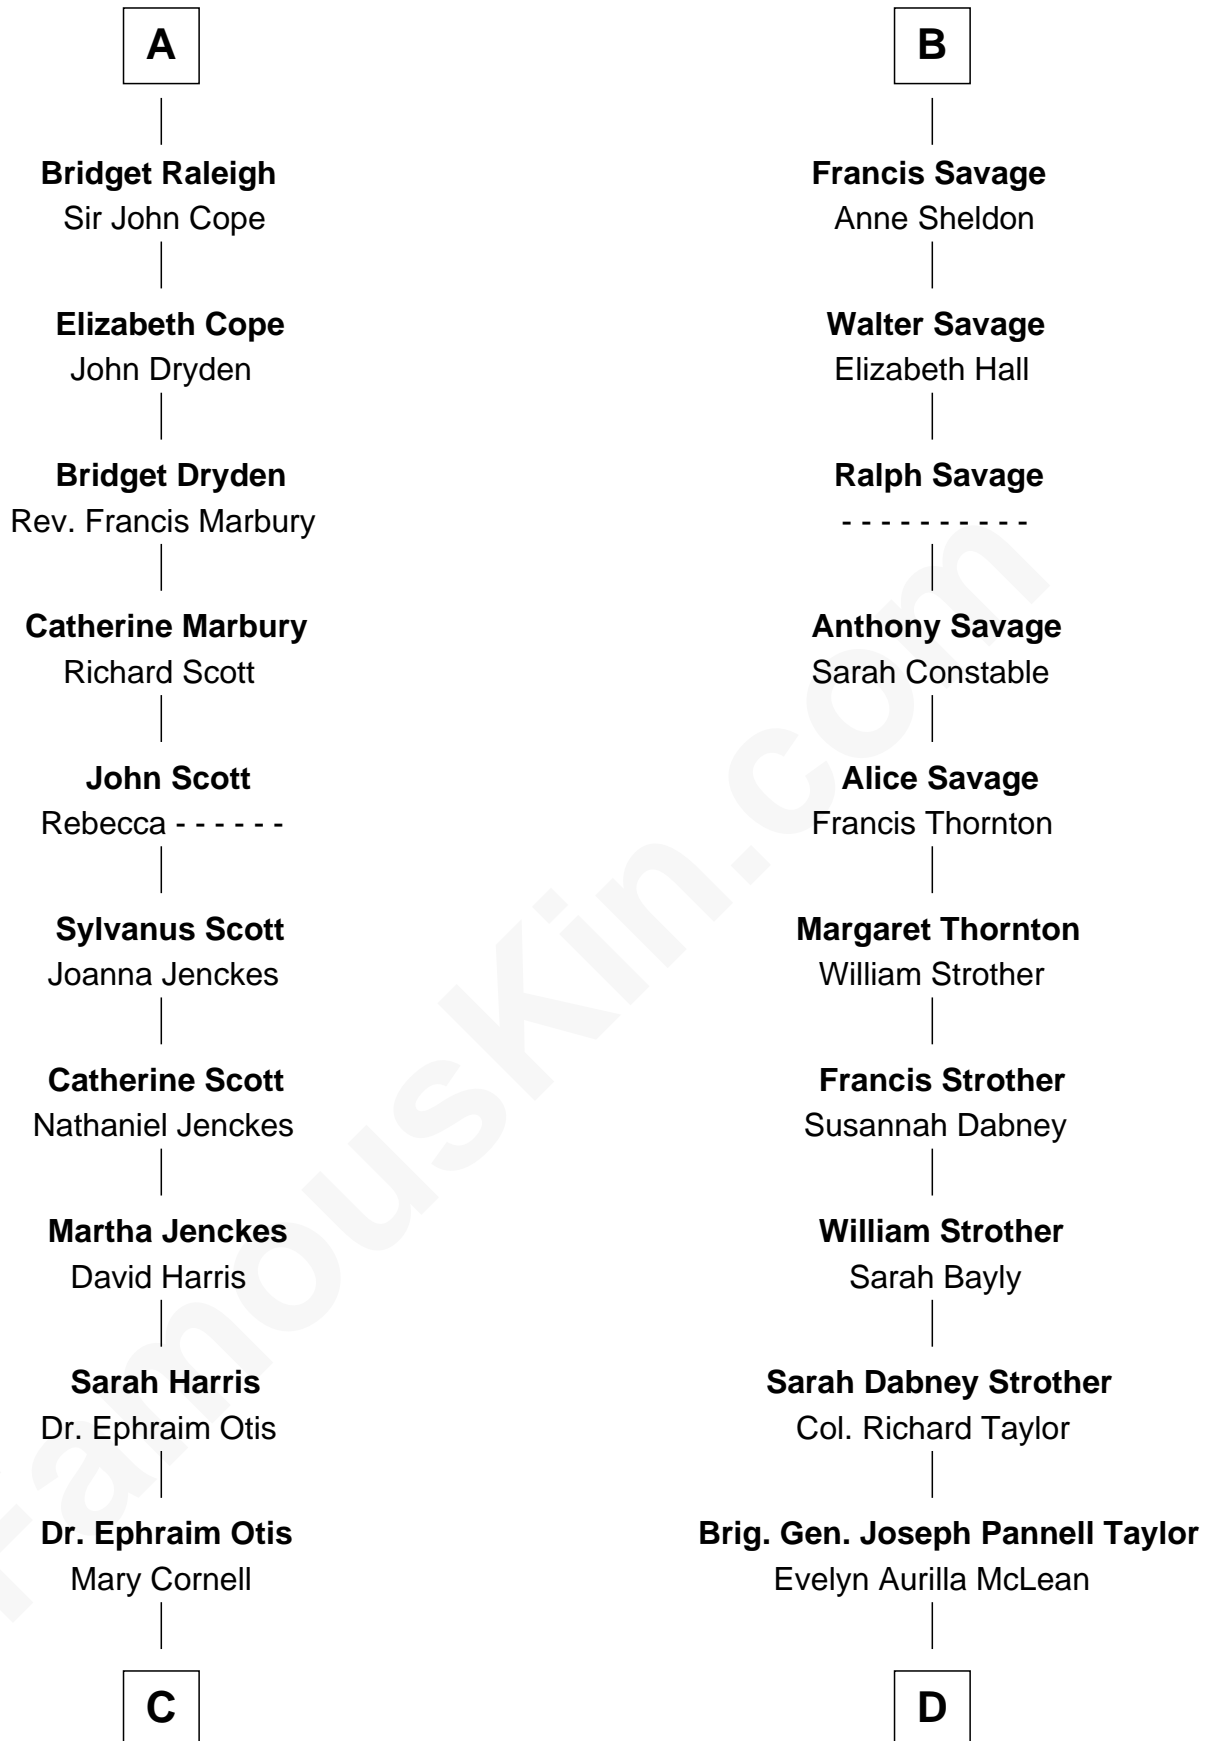

FamousKin.com Relationship Chart of

Amelia Earhart

Aviation Pioneer

20th cousin 1 time removed of

Parker Stevenson

TV and Movie Actor

Edmund Fitzalan

Alice de Warenne

C

Isaac Otis
Caroline Abigail Curtis

Alfred Gideon Otis
Amelia Josephine Harres

Amelia Otis
Edwin Stanton Earhart

Amelia Earhart
Aviation Pioneer

D

Col. Joseph Hancock Taylor
Mary Montgomery Meigs

Evelyn Taylor
Eli Kirk Price