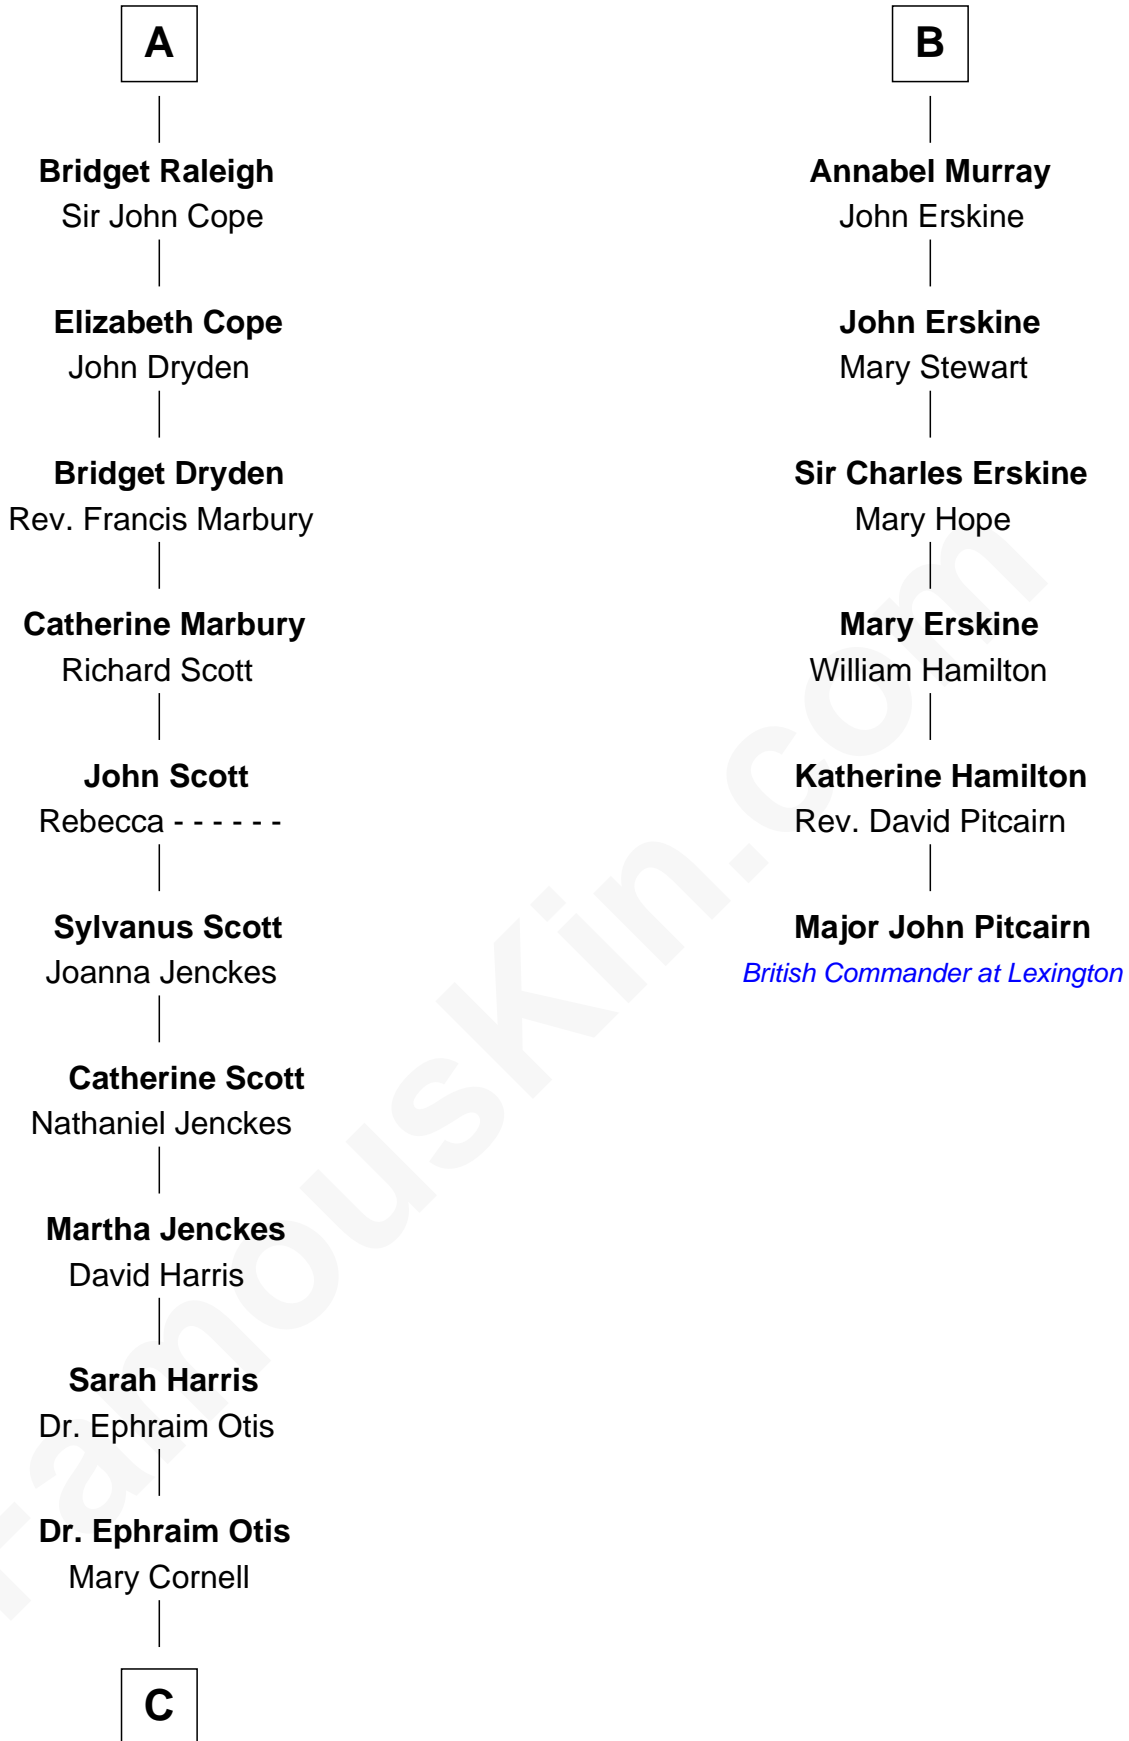

FamousKin.com Relationship Chart of

Amelia Earhart

Aviation Pioneer

12th cousin 8 times removed of

Major John Pitcairn

British Commander at Battle of Lexington

Edmund Fitzalan

Alice de Warenne

C

—
Isaac Otis

Caroline Abigail Curtis

—
Alfred Gideon Otis

Amelia Josephine Harres

—
Amelia Otis

Edwin Stanton Earhart

—
Amelia Earhart