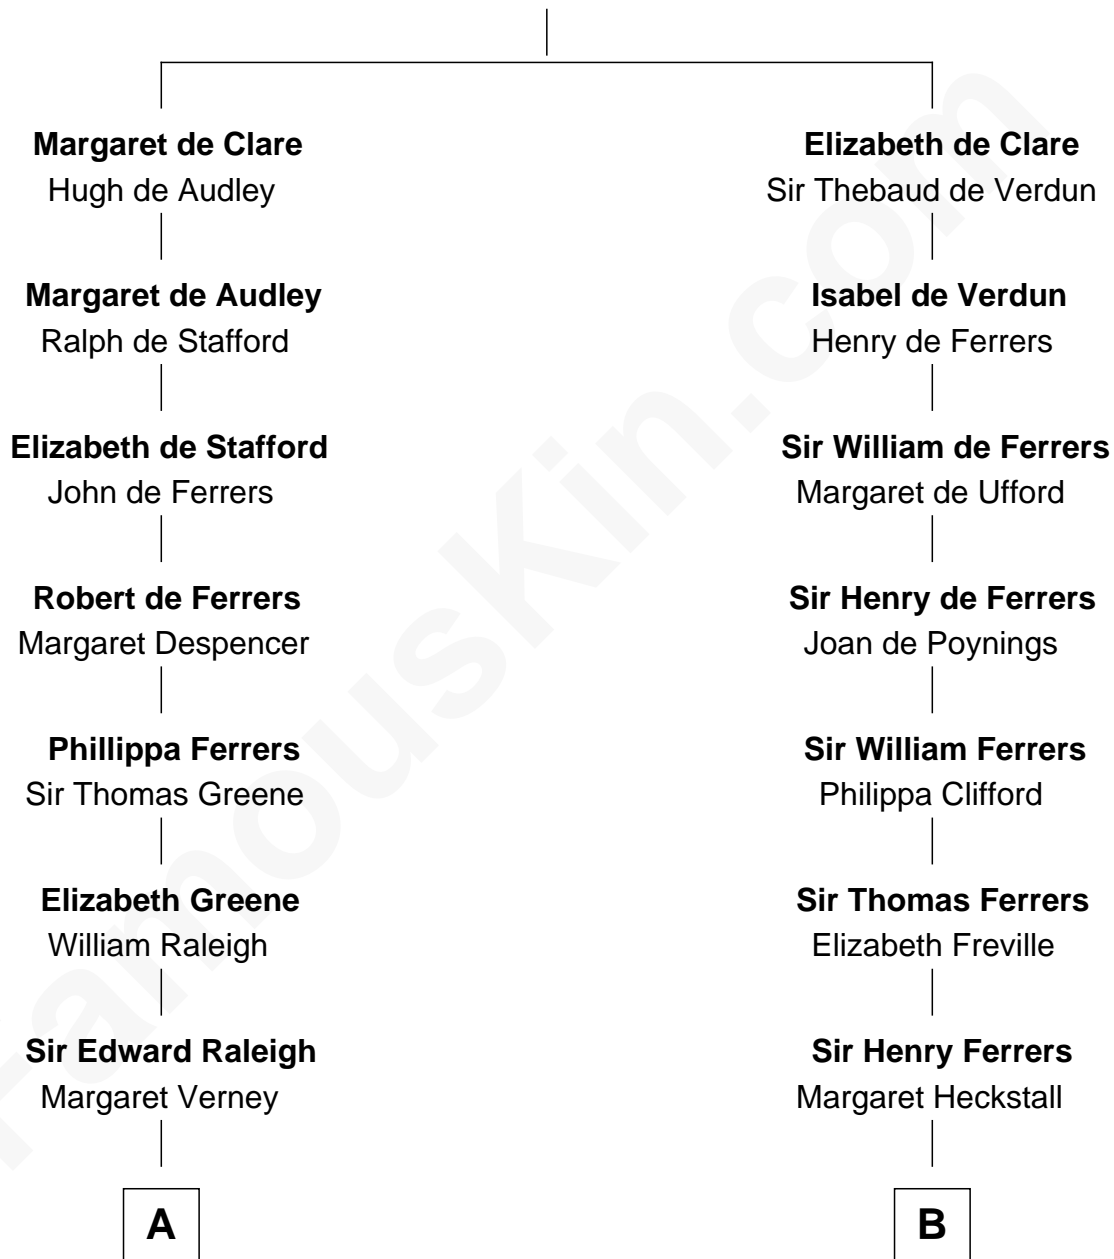

FamousKin.com Relationship Chart of

Amelia Earhart

Aviation Pioneer

11th cousin 10 times removed of

Edmund Waller

English Poet and Politician

Sir Gilbert de Clare

Joan of Acre