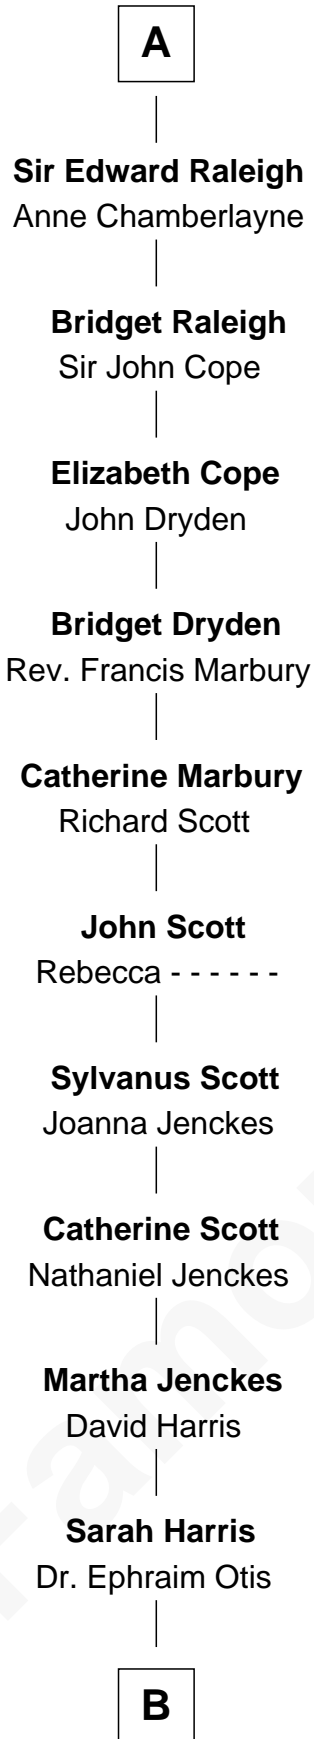

# FamousKin.com Relationship Chart of

**Amelia Earhart**

*Aviation Pioneer*

7th cousin 14 times removed of

**Catherine Howard**

*5th Wife of King Henry VIII*

**Humphrey de Bohun**

Elizabeth Plantagenet

**Eleanor de Bohun**

Sir James le Boteler

**Pernel le Boteler**

Sir Gilbert Talbot

**Sir Richard Talbot**

Ankaret le Strange

**Mary Talbot**

Sir Thomas Greene

**Sir Thomas Greene**

Phillippa Ferrers

**Elizabeth Greene**

William Raleigh

**Sir Edward Raleigh**

Margaret Verney

**A**

**Sir William de Bohun**

Katherine Moleyns

**Sir Thomas Howard**

Elizabeth Tilney

**Sir Edmund Howard**

Joyce Culpeper

**Catherine Howard**

*5th Wife of King Henry VIII*

**B**