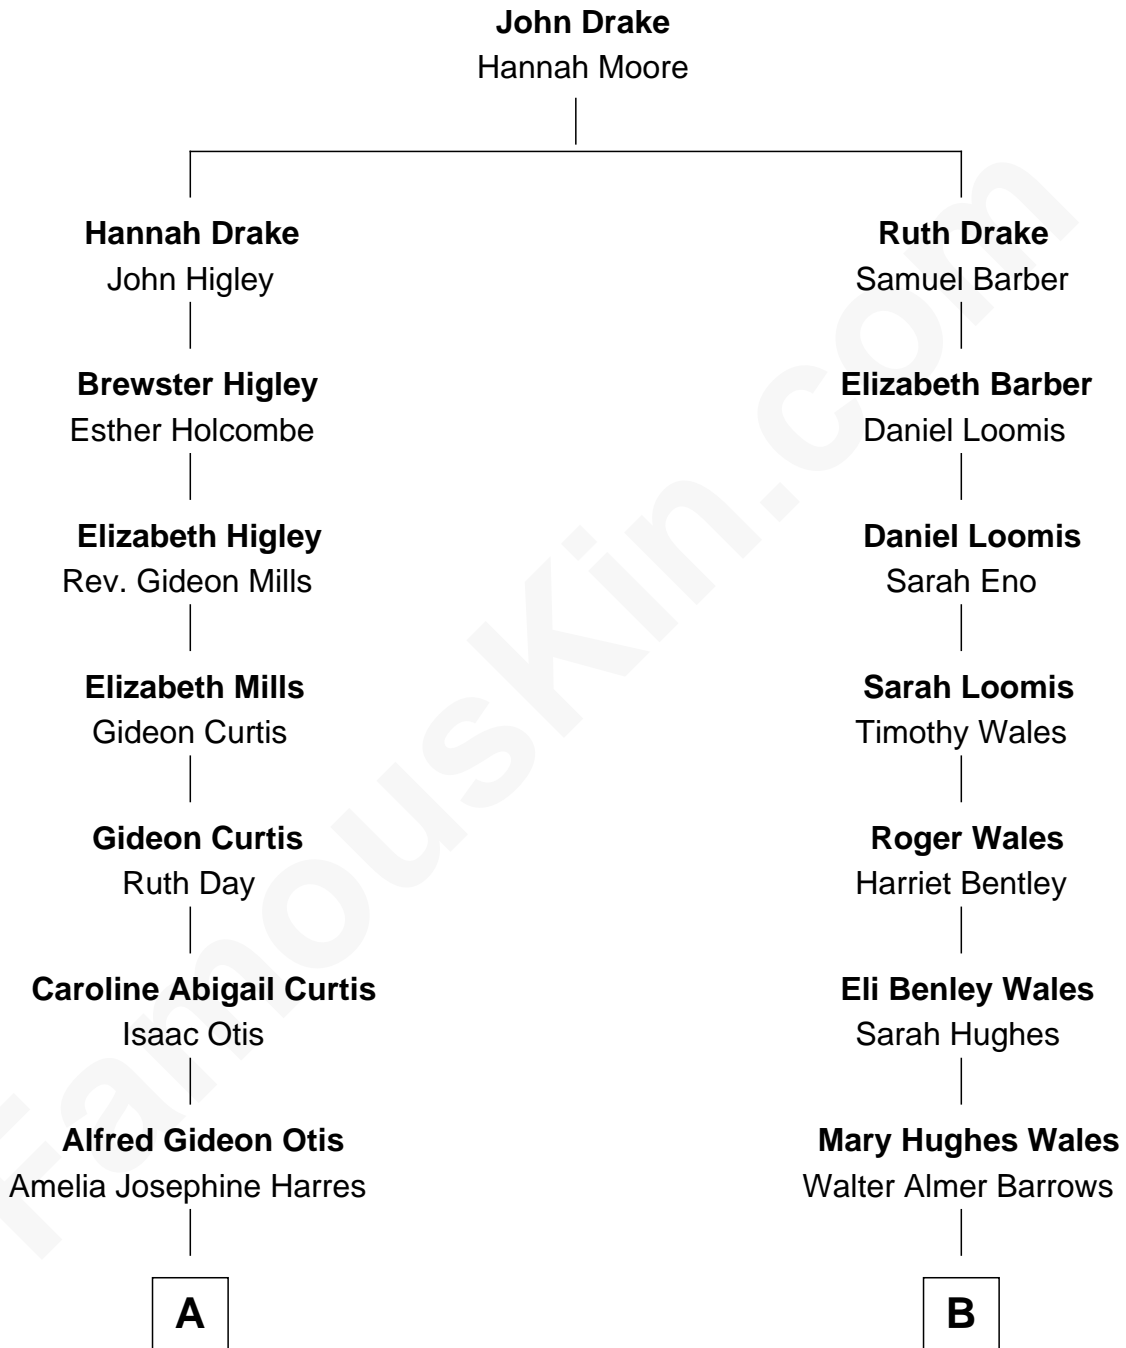

FamousKin.com Relationship Chart of

Amelia Earhart

Aviation Pioneer

8th cousin 2 times removed of

Sydney Biddle Barrows

Mayflower Madam

A

Amelia Otis
Edwin Stanton Earhart

Amelia Earhart
Aviation Pioneer

B

Walter Almer Barrows
Sarah Olive Byers

Donald Byers Barrows
Sydney Biddle

Donald Byers Barrows
Jeannette Ballantine

Sydney Biddle Barrows
Mayflower Madam