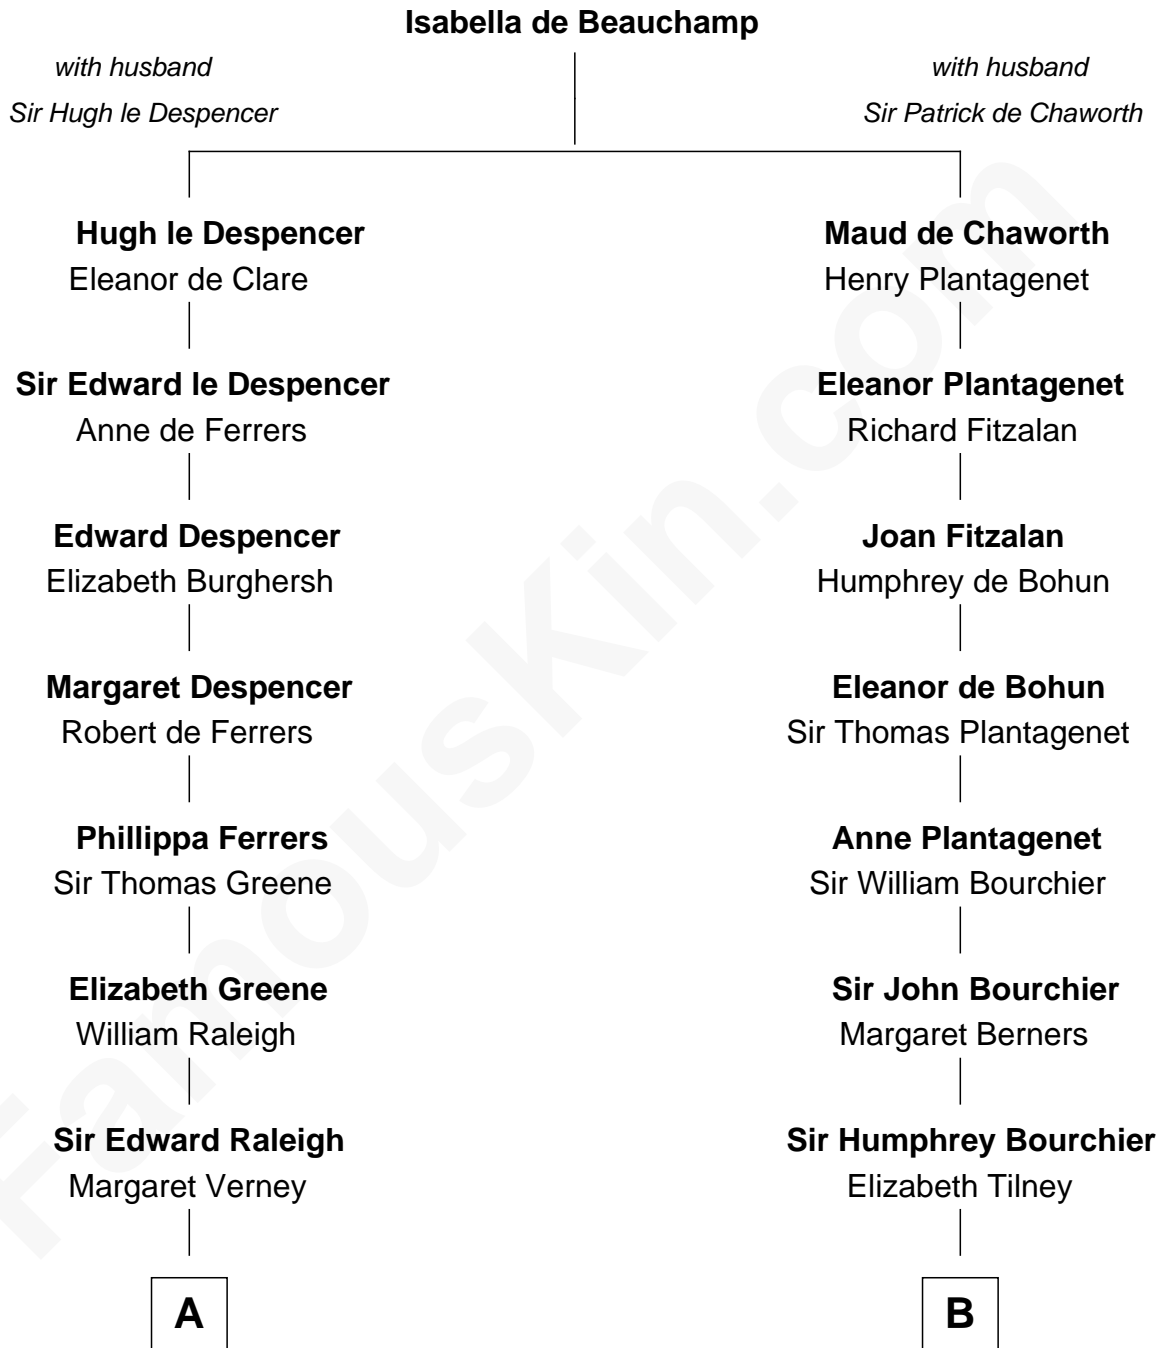

FamousKin.com

Relationship Chart of

Amelia Earhart

Aviation Pioneer

16th cousin 5 times removed of

Robert Treat Paine
Signer of the Declaration of Independence

C

—
Dr. Ephraim Otis

Mary Cornell

—
Isaac Otis

Caroline Abigail Curtis

—
Alfred Gideon Otis

Amelia Josephine Harres

—
Amelia Otis

Edwin Stanton Earhart

—
Amelia Earhart