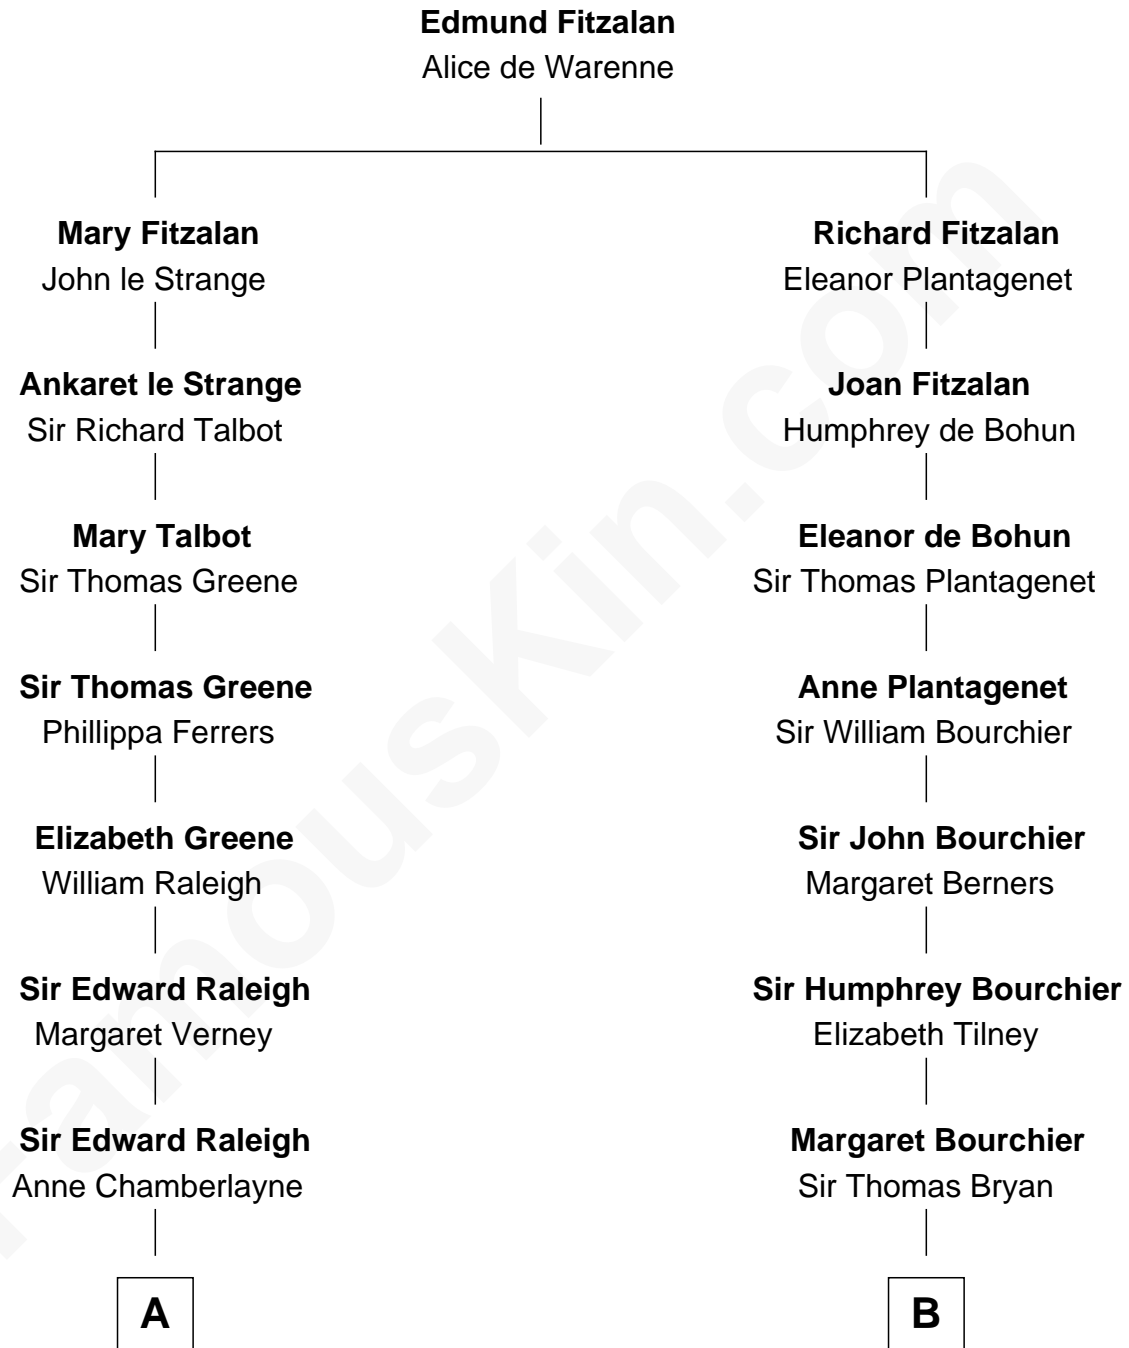

FamousKin.com
Relationship Chart of
Amelia Earhart
Aviation Pioneer

15th cousin 5 times removed of

Robert Treat Paine
Signer of the Declaration of Independence

C

—
Isaac Otis

Caroline Abigail Curtis

—
Alfred Gideon Otis

Amelia Josephine Harres

—
Amelia Otis

Edwin Stanton Earhart

—
Amelia Earhart

Aviation Pioneer

FamousKin.com