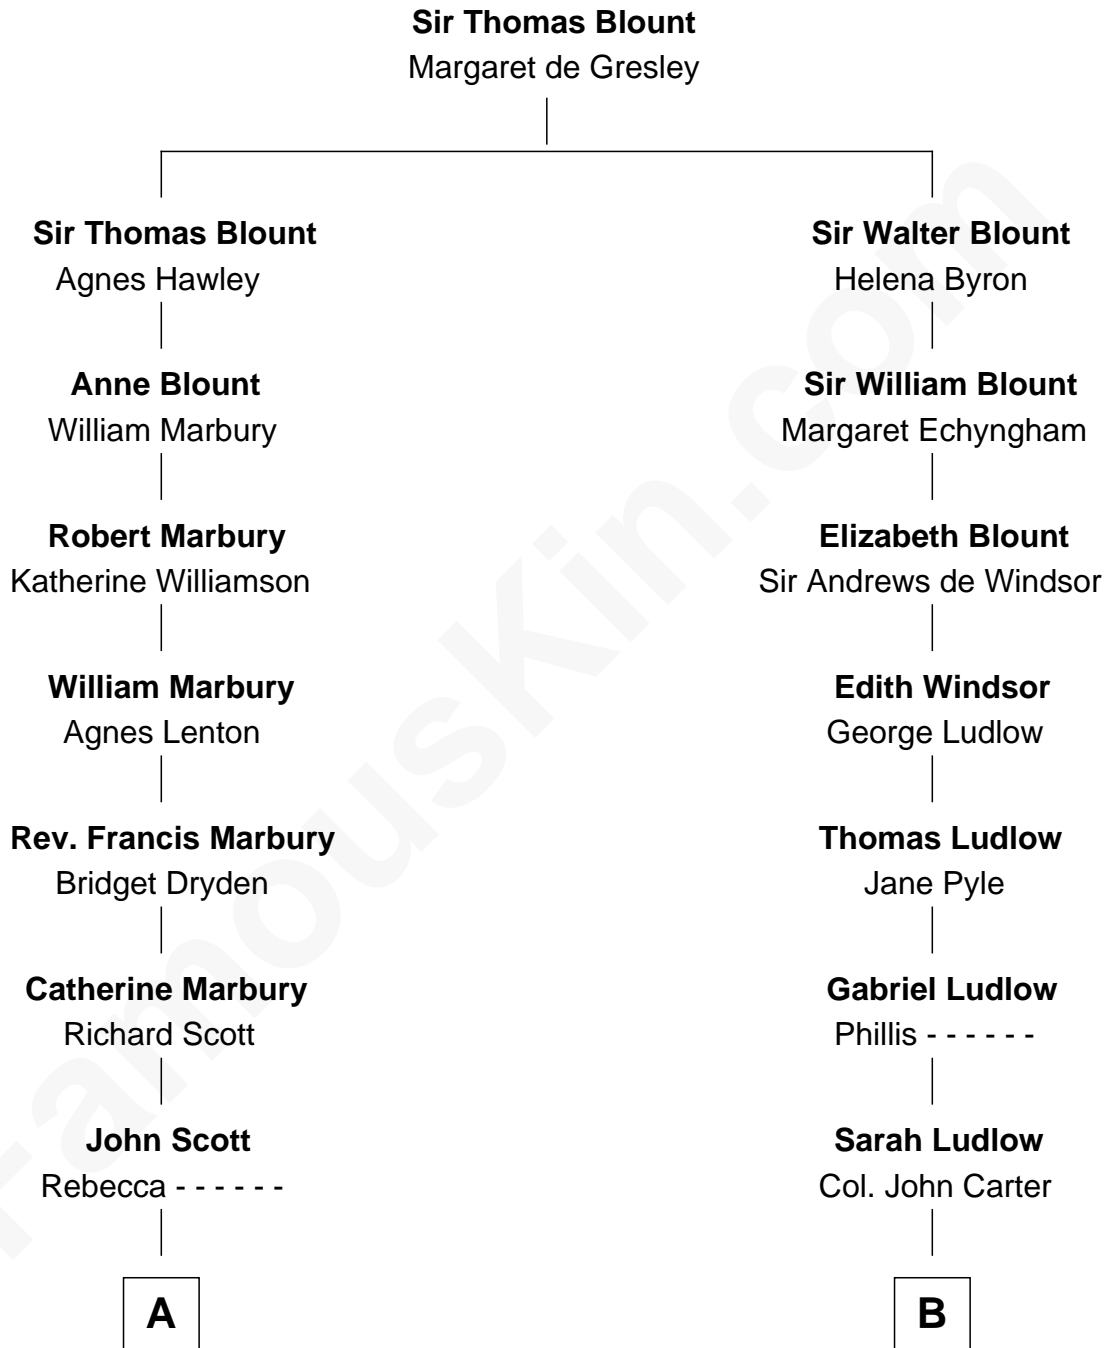

FamousKin.com Relationship Chart of

Amelia Earhart

Aviation Pioneer

10th cousin 5 times removed of

Thomas Nelson

Signer of the Declaration of Independence

A

Sylvanus Scott
Joanna Jenckes

Amelia Earhart
Aviation Pioneer

B

Col. Robert Carter
Judith Armistead

Elizabeth Carter
Nathaniel Burwell

Elizabeth Burwell
William Nelson

Thomas Nelson
Signer of Declaration of Independence