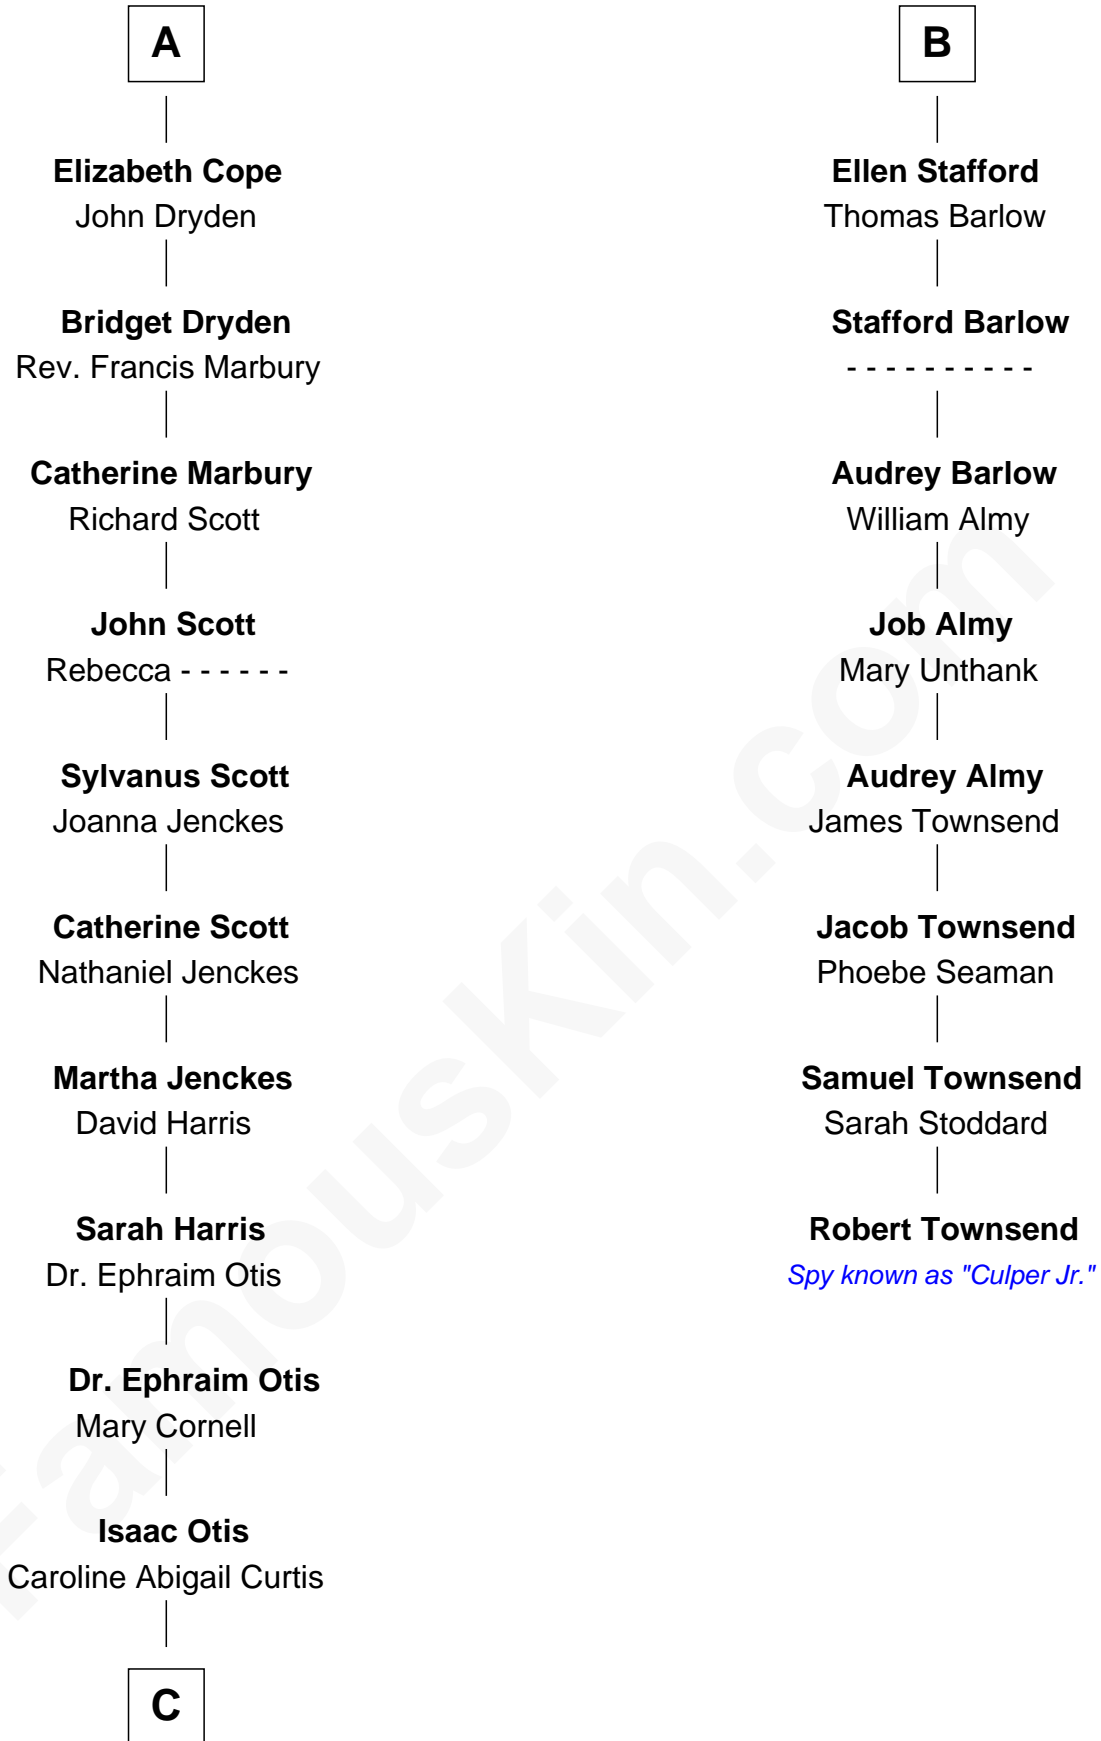

**FamousKin.com**  
**Relationship Chart of**  
**Amelia Earhart**  
*Aviation Pioneer*

14th cousin 5 times removed of

**Robert Townsend**

*Member of the Culper Spy Ring during the American Revolution*

**C**

—  
**Alfred Gideon Otis**  
Amelia Josephine Harres

—  
**Amelia Otis**  
Edwin Stanton Earhart

—  
**Amelia Earhart**  
*Aviation Pioneer*

FamousKin.com