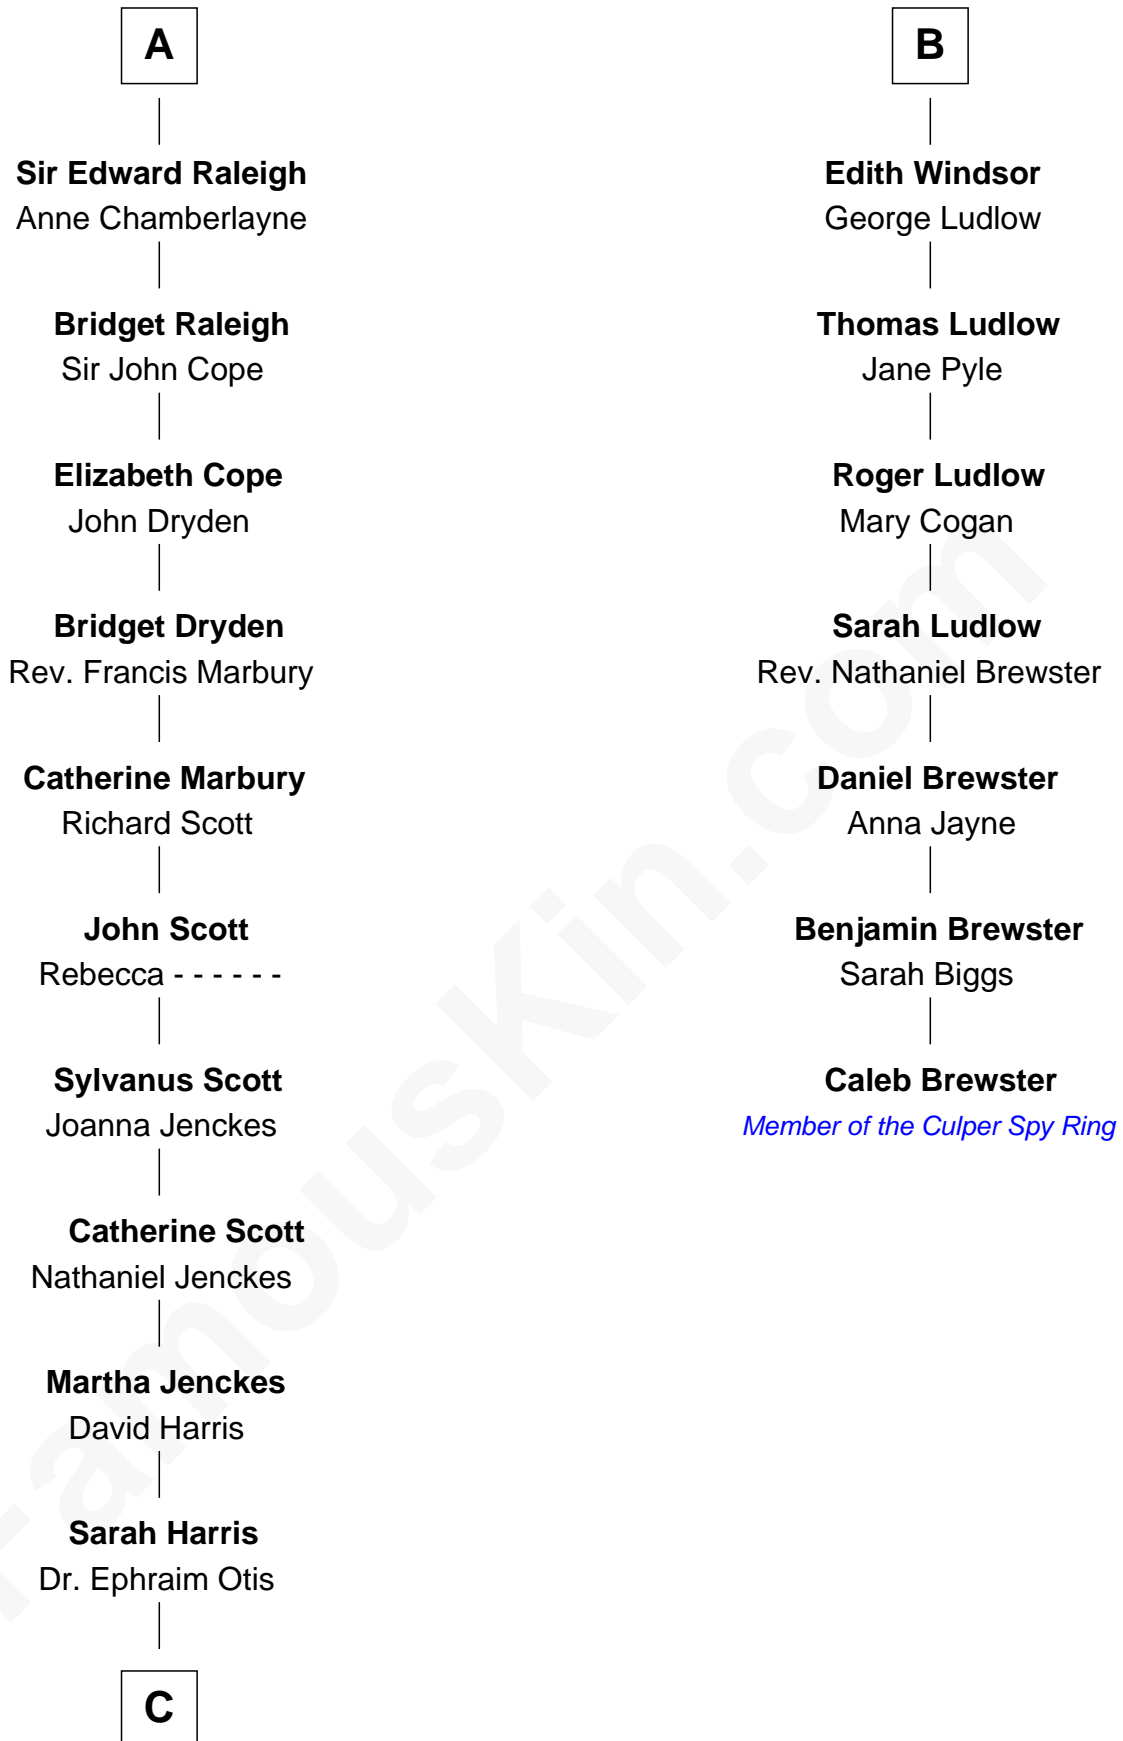

# FamousKin.com Relationship Chart of

**Amelia Earhart**

*Aviation Pioneer*

13th cousin 8 times removed of

**Caleb Brewster**

*Member of the Culper Spy Ring during the American Revolution*

**Humphrey de Bohun**

Elizabeth Plantagenet

**Eleanor de Bohun**

Sir James le Boteler

**Pernel le Boteler**

Sir Gilbert Talbot

**Sir Richard Talbot**

Ankaret le Strange

**Mary Talbot**

**Elizabeth Stratton**

John Andrews

**Elizabeth Andrews**

Sir Thomas de Windsor

**Sir Andrews de Windsor**

Elizabeth Blount

**B**

**C**

—  
**Amelia Earhart**

*Aviation Pioneer*