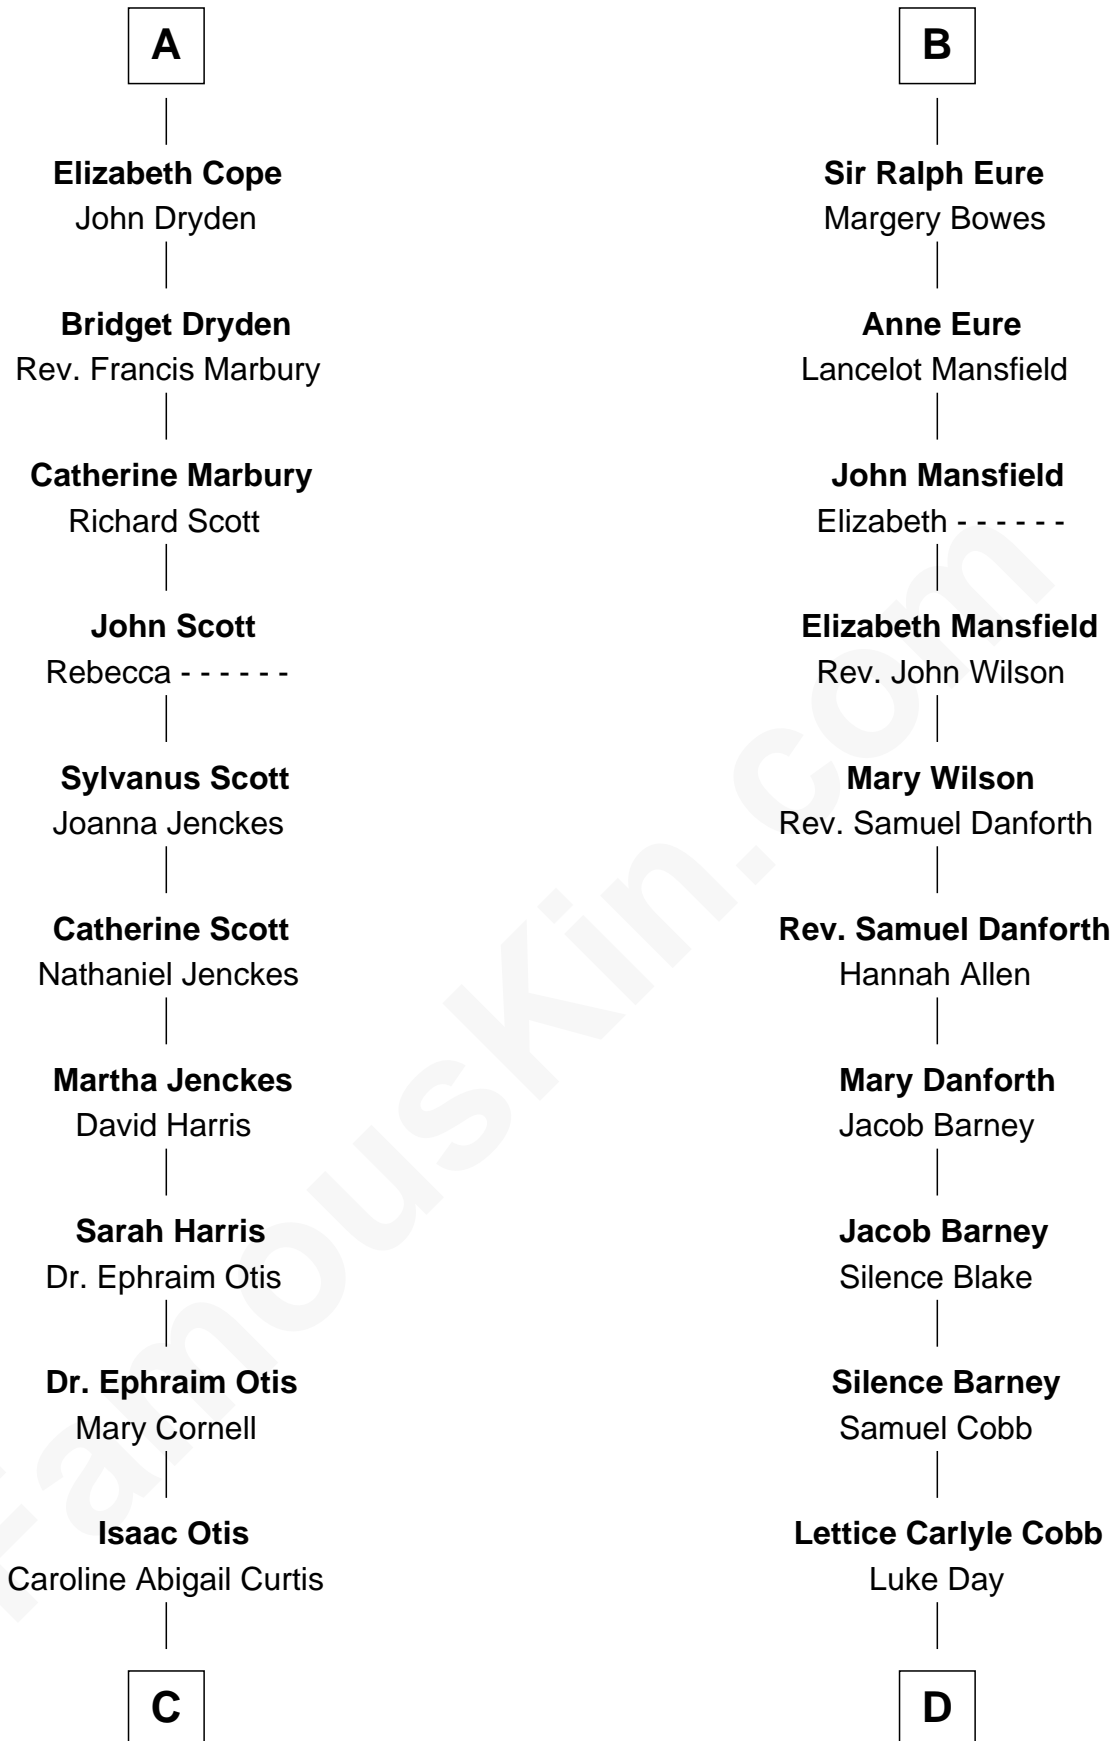

# FamousKin.com Relationship Chart of

**Amelia Earhart**

*Aviation Pioneer*

19th cousin 1 time removed of

**Sandra Day O'Connor**

*First Female U.S. Supreme Court Justice*

**C**

**Alfred Gideon Otis**  
Amelia Josephine Harres

**Amelia Otis**  
Edwin Stanton Earhart

**Amelia Earhart**  
*Aviation Pioneer*

**D**

**Hollis Day**  
Eliza L. Flanders

**Henry Clay Day**  
Alice Edith Hilton

**Henry R. Day**  
Ada Mae Wilkey

**Sandra Day O'Connor**  
*U.S. Supreme Court Justice*