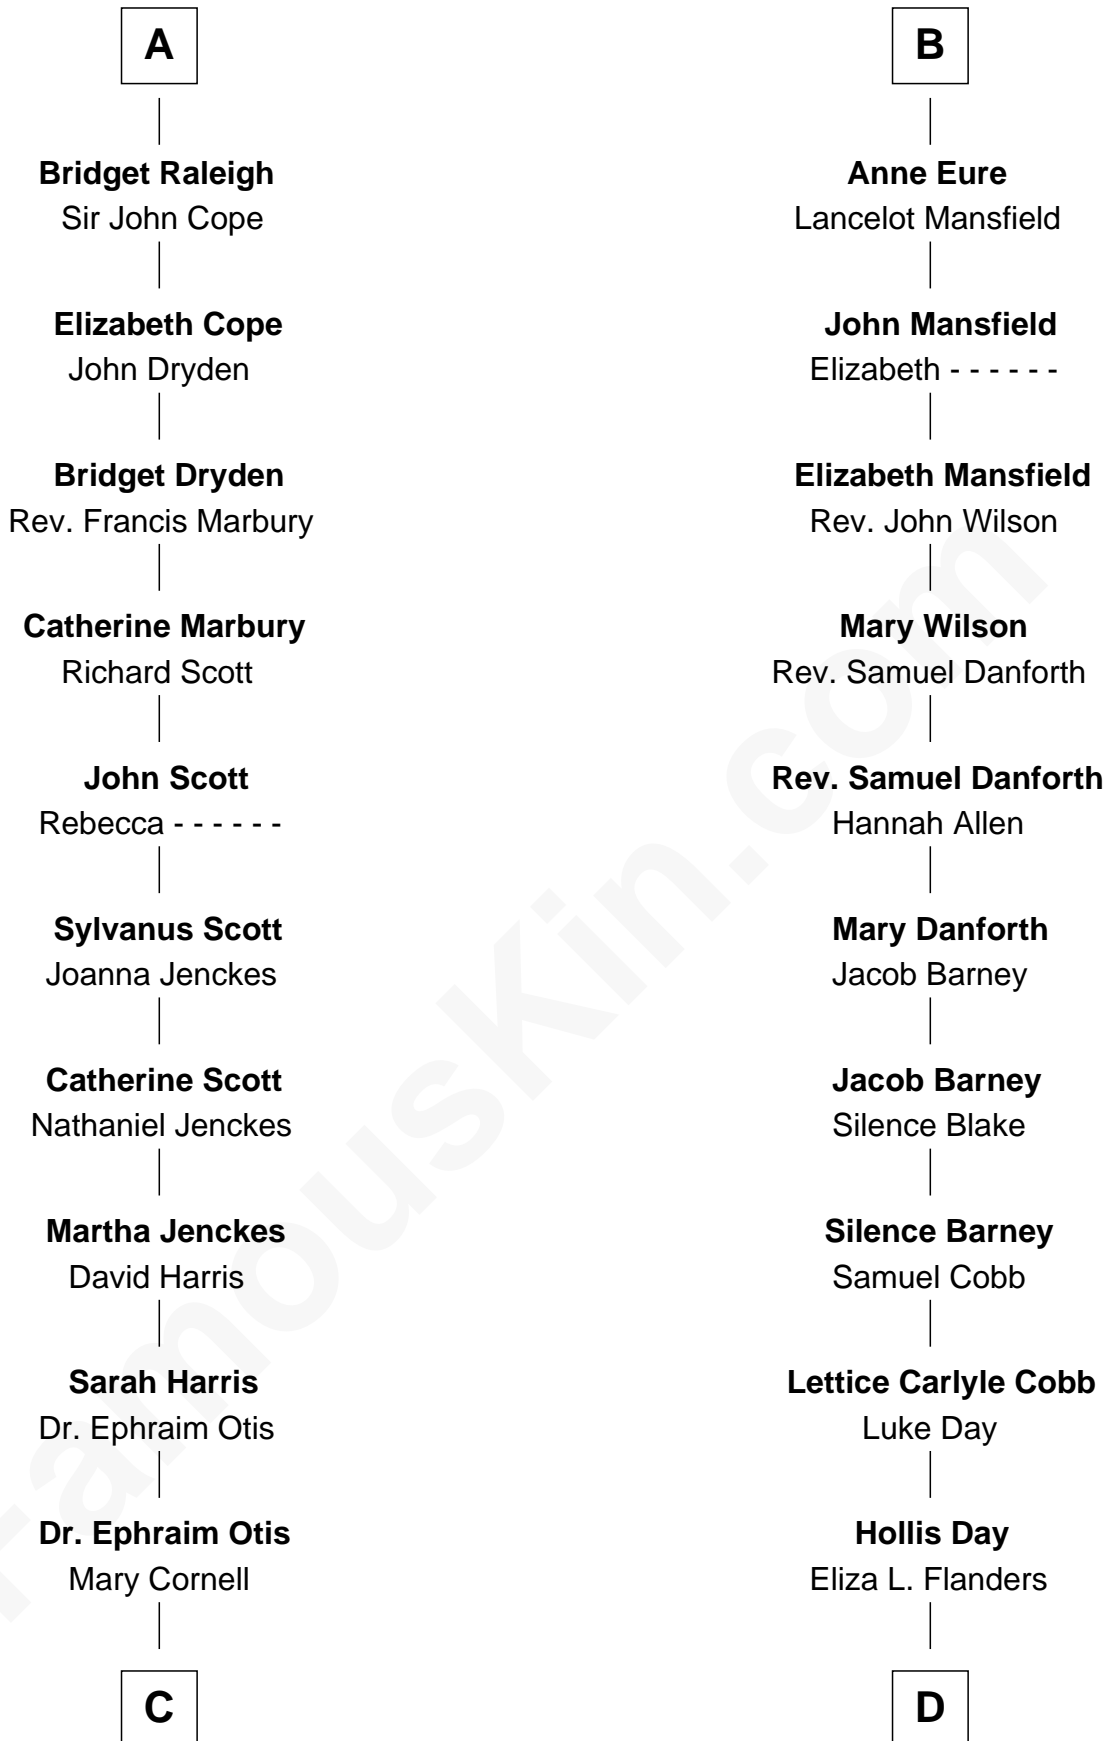

FamousKin.com Relationship Chart of

Amelia Earhart

Aviation Pioneer

19th cousin 1 time removed of

Sandra Day O'Connor

First Female U.S. Supreme Court Justice

Edmund Fitzalan

Alice de Warenne

C

Isaac Otis
Caroline Abigail Curtis

Alfred Gideon Otis
Amelia Josephine Harres

Amelia Otis
Edwin Stanton Earhart

Amelia Earhart
Aviation Pioneer

D

Henry Clay Day
Alice Edith Hilton

Henry R. Day
Ada Mae Wilkey