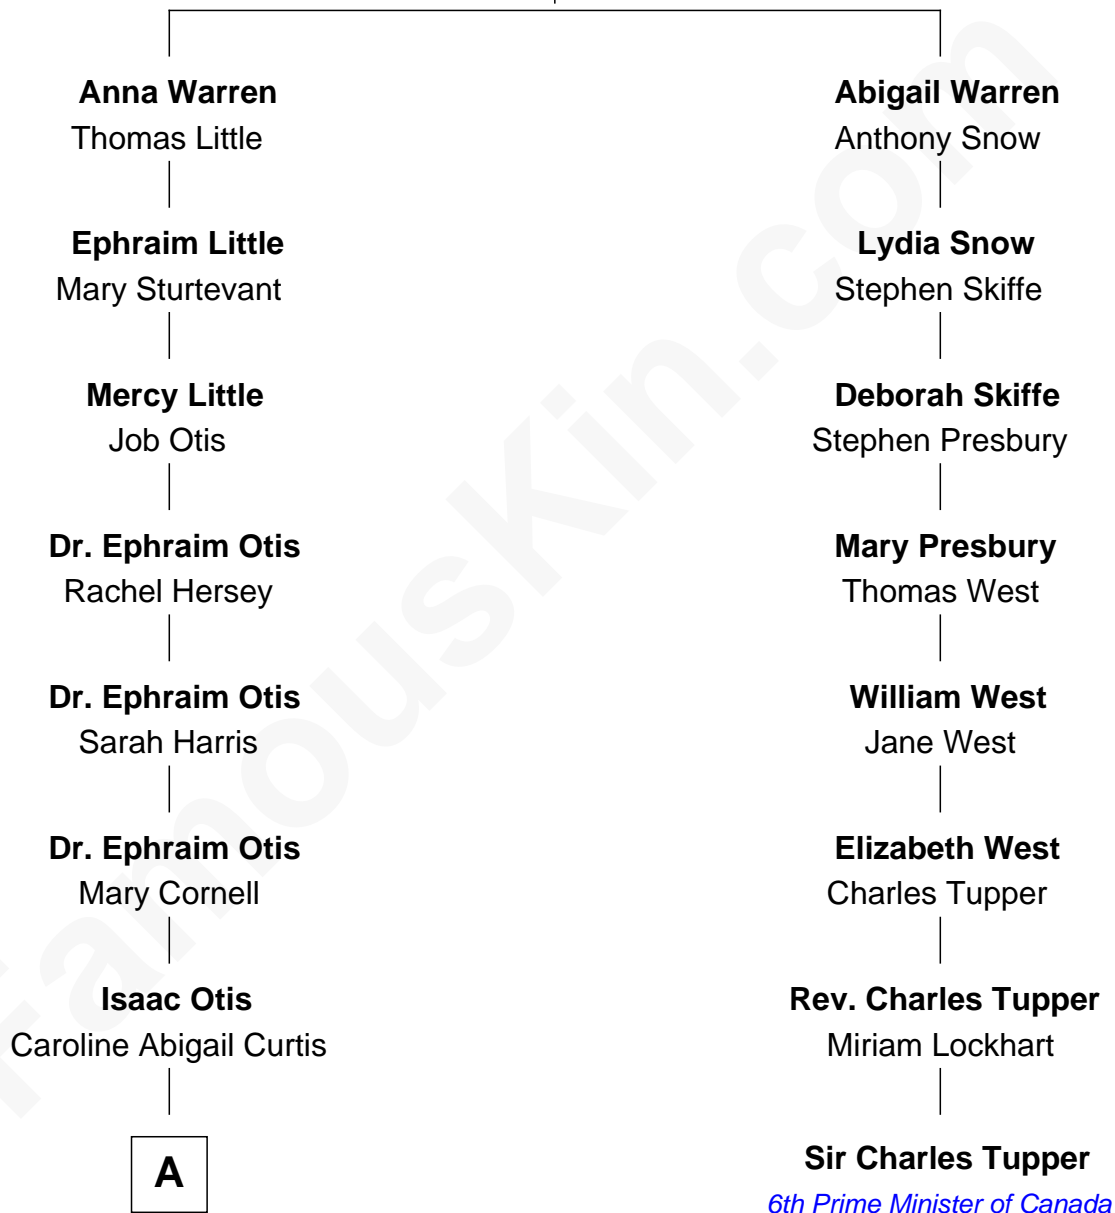

FamousKin.com Relationship Chart of

Amelia Earhart

Aviation Pioneer

7th cousin 2 times removed of

Sir Charles Tupper

6th Prime Minister of Canada

Richard Warren
Elizabeth Walker

A

—
Alfred Gideon Otis
Amelia Josephine Harres

—
Amelia Otis
Edwin Stanton Earhart

—
Amelia Earhart
Aviation Pioneer

FamousKin.com