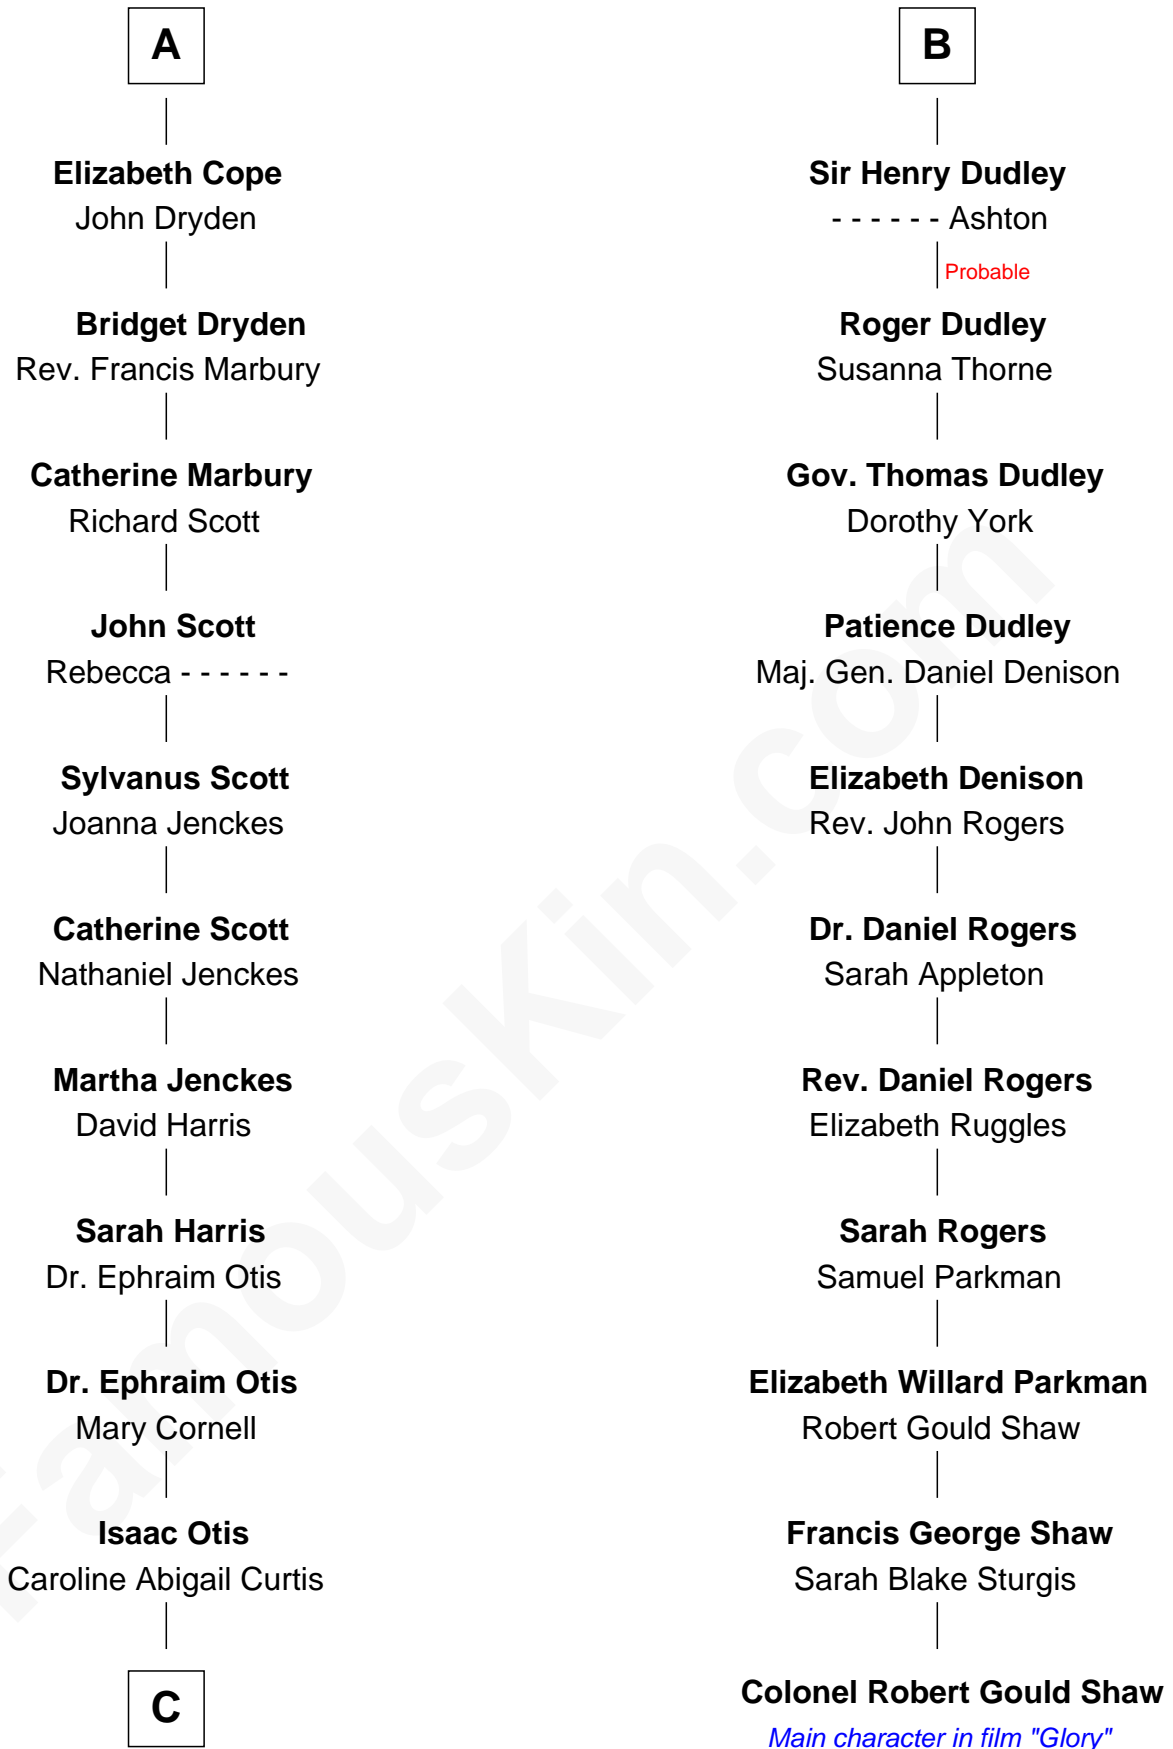

FamousKin.com Relationship Chart of

Amelia Earhart

Aviation Pioneer

17th cousin 2 times removed of

Colonel Robert Gould Shaw

U.S. Civil War leader of film "Glory" fame

C

—
Alfred Gideon Otis
Amelia Josephine Harres

—
Amelia Otis
Edwin Stanton Earhart

—
Amelia Earhart
Aviation Pioneer

FamousKin.com