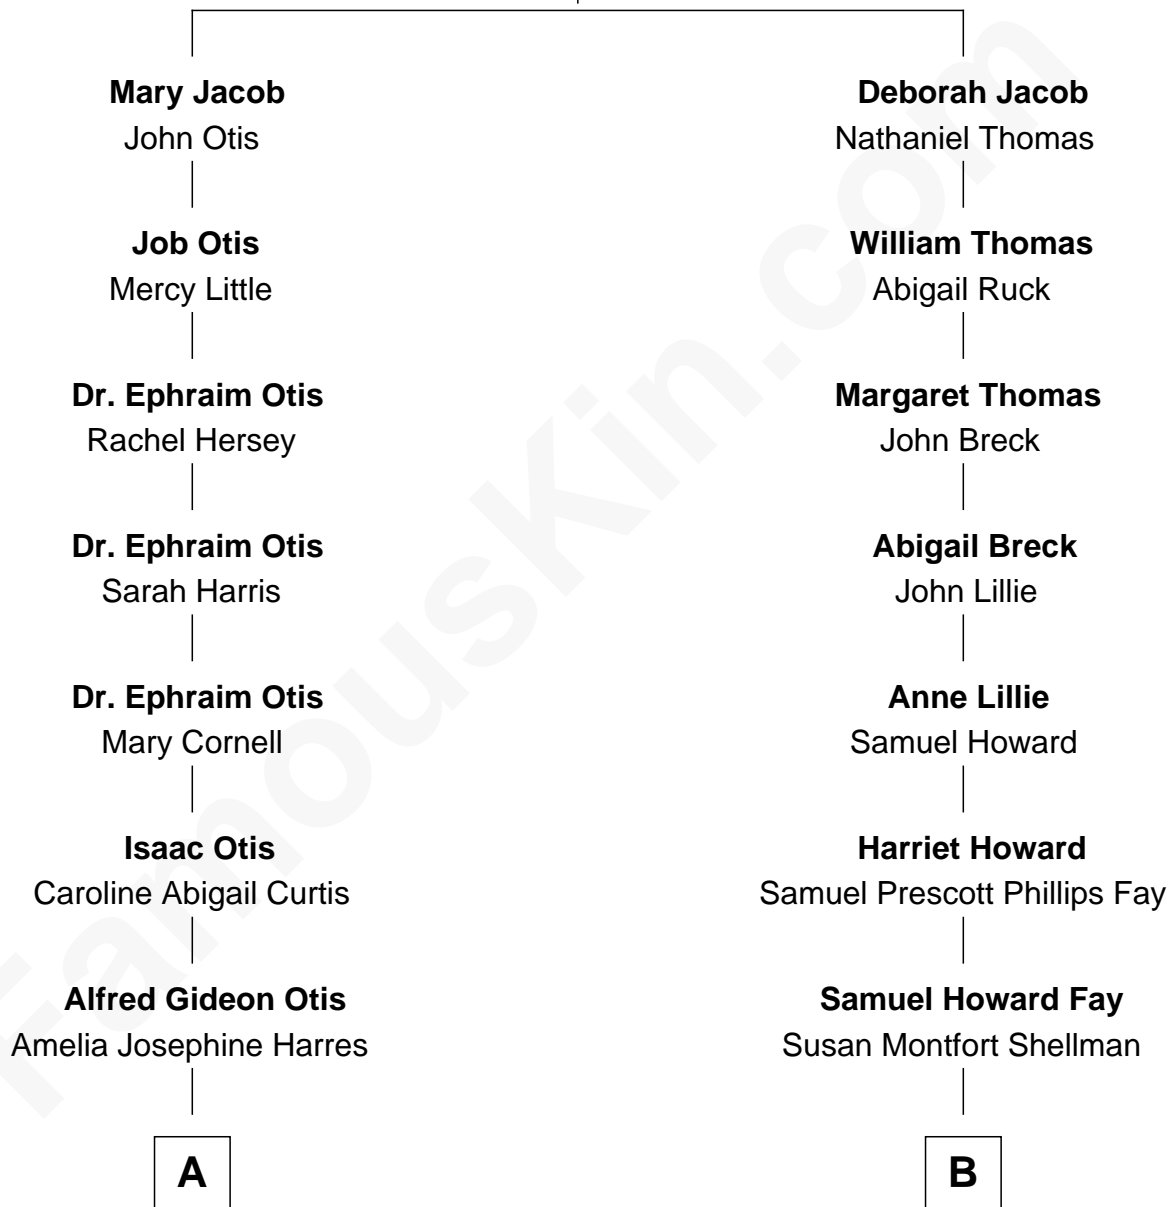

FamousKin.com Relationship Chart of

Amelia Earhart

Aviation Pioneer

8th cousin 2 times removed of

George H. W. Bush

41st U.S. President

Nicholas Jacob

Mary Gilman

A

Amelia Otis
Edwin Stanton Earhart

Amelia Earhart
Aviation Pioneer

B

Harriet Eleanor Fay
Rev. James Smith Bush

Samuel Prescott Bush
Flora Sheldon

Prescott Sheldon Bush
Dorothy Wear Walker

George H. W. Bush
41st U.S. President