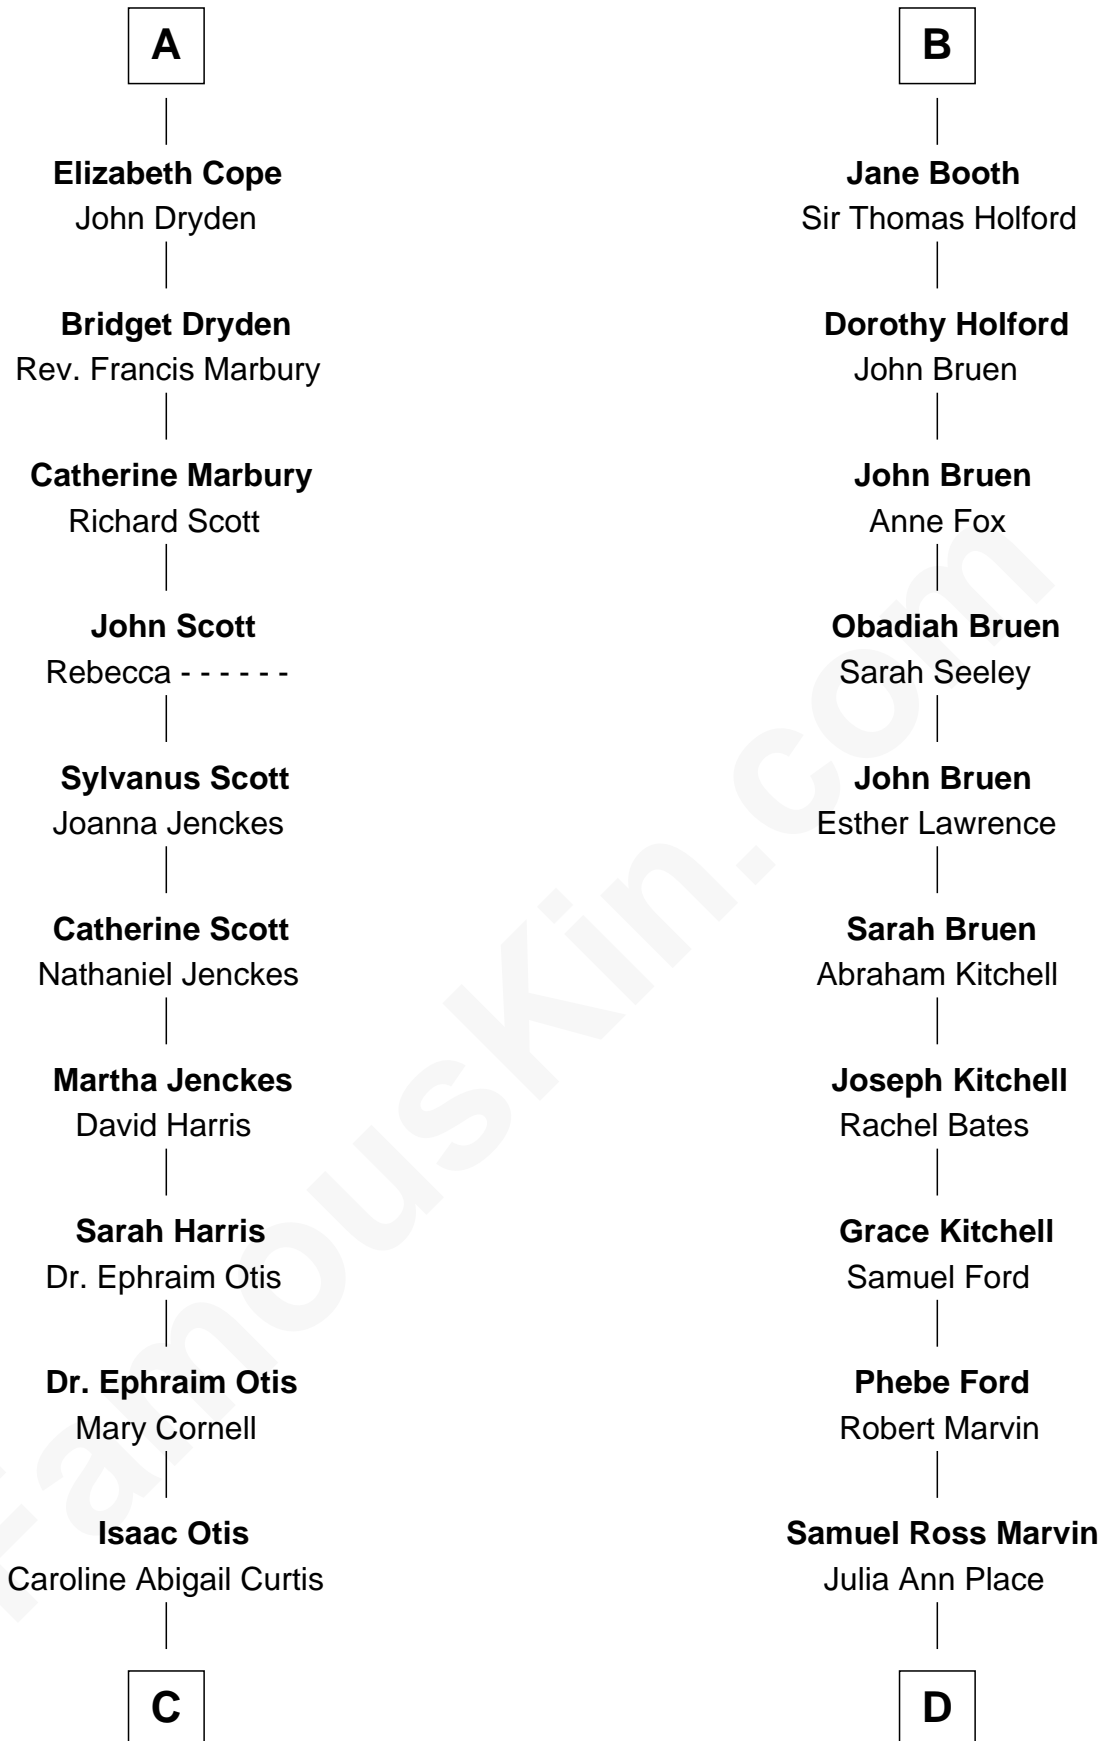

FamousKin.com
Relationship Chart of
Amelia Earhart
Aviation Pioneer

19th cousin 1 time removed of
Barbara (Pierce) Bush
First Lady of President George H.W. Bush

C

Alfred Gideon Otis
Amelia Josephine Harres

Amelia Otis
Edwin Stanton Earhart

Amelia Earhart
Aviation Pioneer

D

Jerome Place Marvin
Martha Ann Stokes

Mabel Marvin
Scott Pierce

Marvin Pierce
Pauline Robinson

Barbara (Pierce) Bush
First Lady of George H.W. Bush