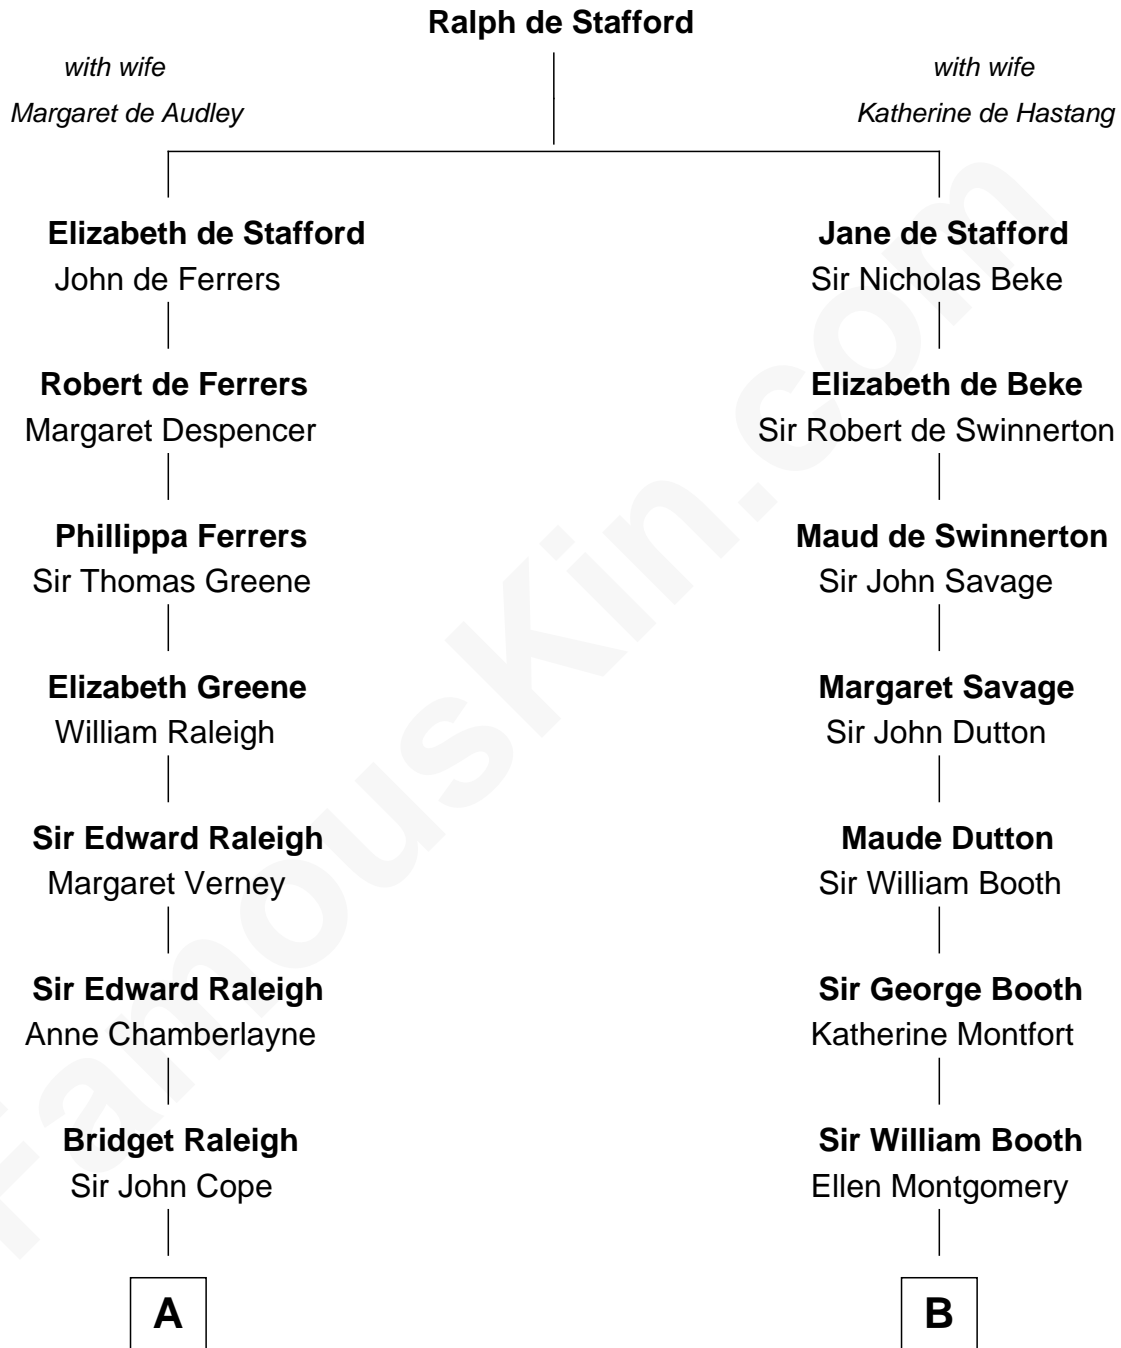

FamousKin.com
Relationship Chart of
Amelia Earhart
Aviation Pioneer

19th cousin 1 time removed of
Barbara (Pierce) Bush
First Lady of President George H.W. Bush

C

Alfred Gideon Otis
Amelia Josephine Harres

Amelia Otis
Edwin Stanton Earhart

Amelia Earhart
Aviation Pioneer

D

Jerome Place Marvin
Martha Ann Stokes

Mabel Marvin
Scott Pierce

Marvin Pierce
Pauline Robinson

Barbara (Pierce) Bush
First Lady of George H.W. Bush