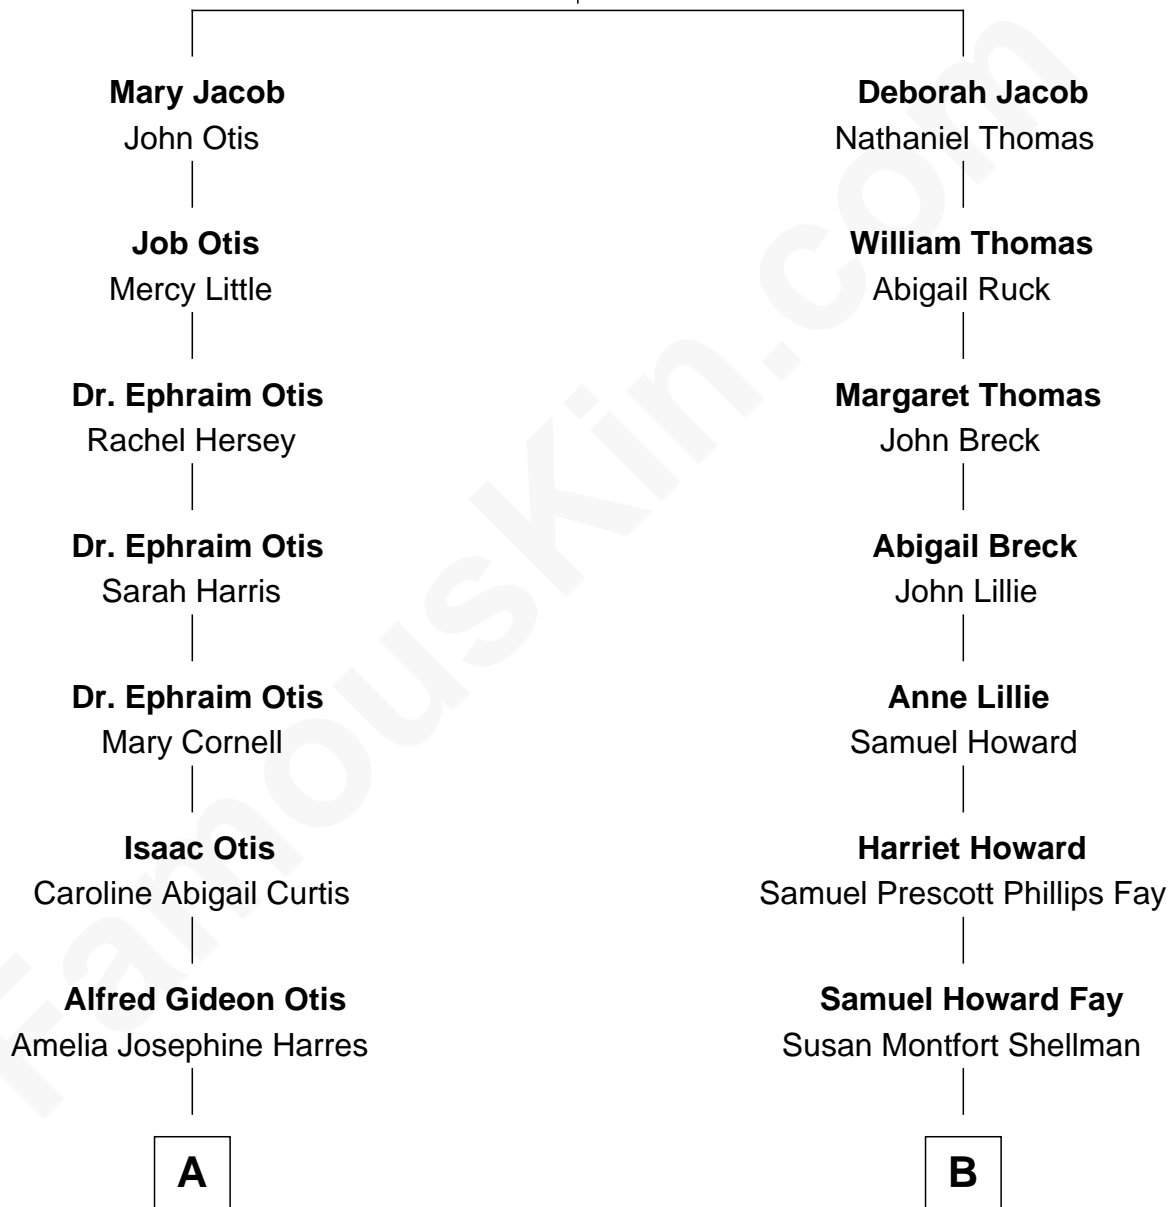

FamousKin.com Relationship Chart of

Amelia Earhart

Aviation Pioneer

8th cousin 3 times removed of

George W. Bush

43rd U.S. President

Nicholas Jacob

Mary Gilman

A

Amelia Otis
Edwin Stanton Earhart

Amelia Earhart
Aviation Pioneer

B

Harriet Eleanor Fay
Rev. James Smith Bush

Samuel Prescott Bush
Flora Sheldon

Prescott Sheldon Bush
Dorothy Wear Walker

George Herbert Walker Bush
Barbara Pierce