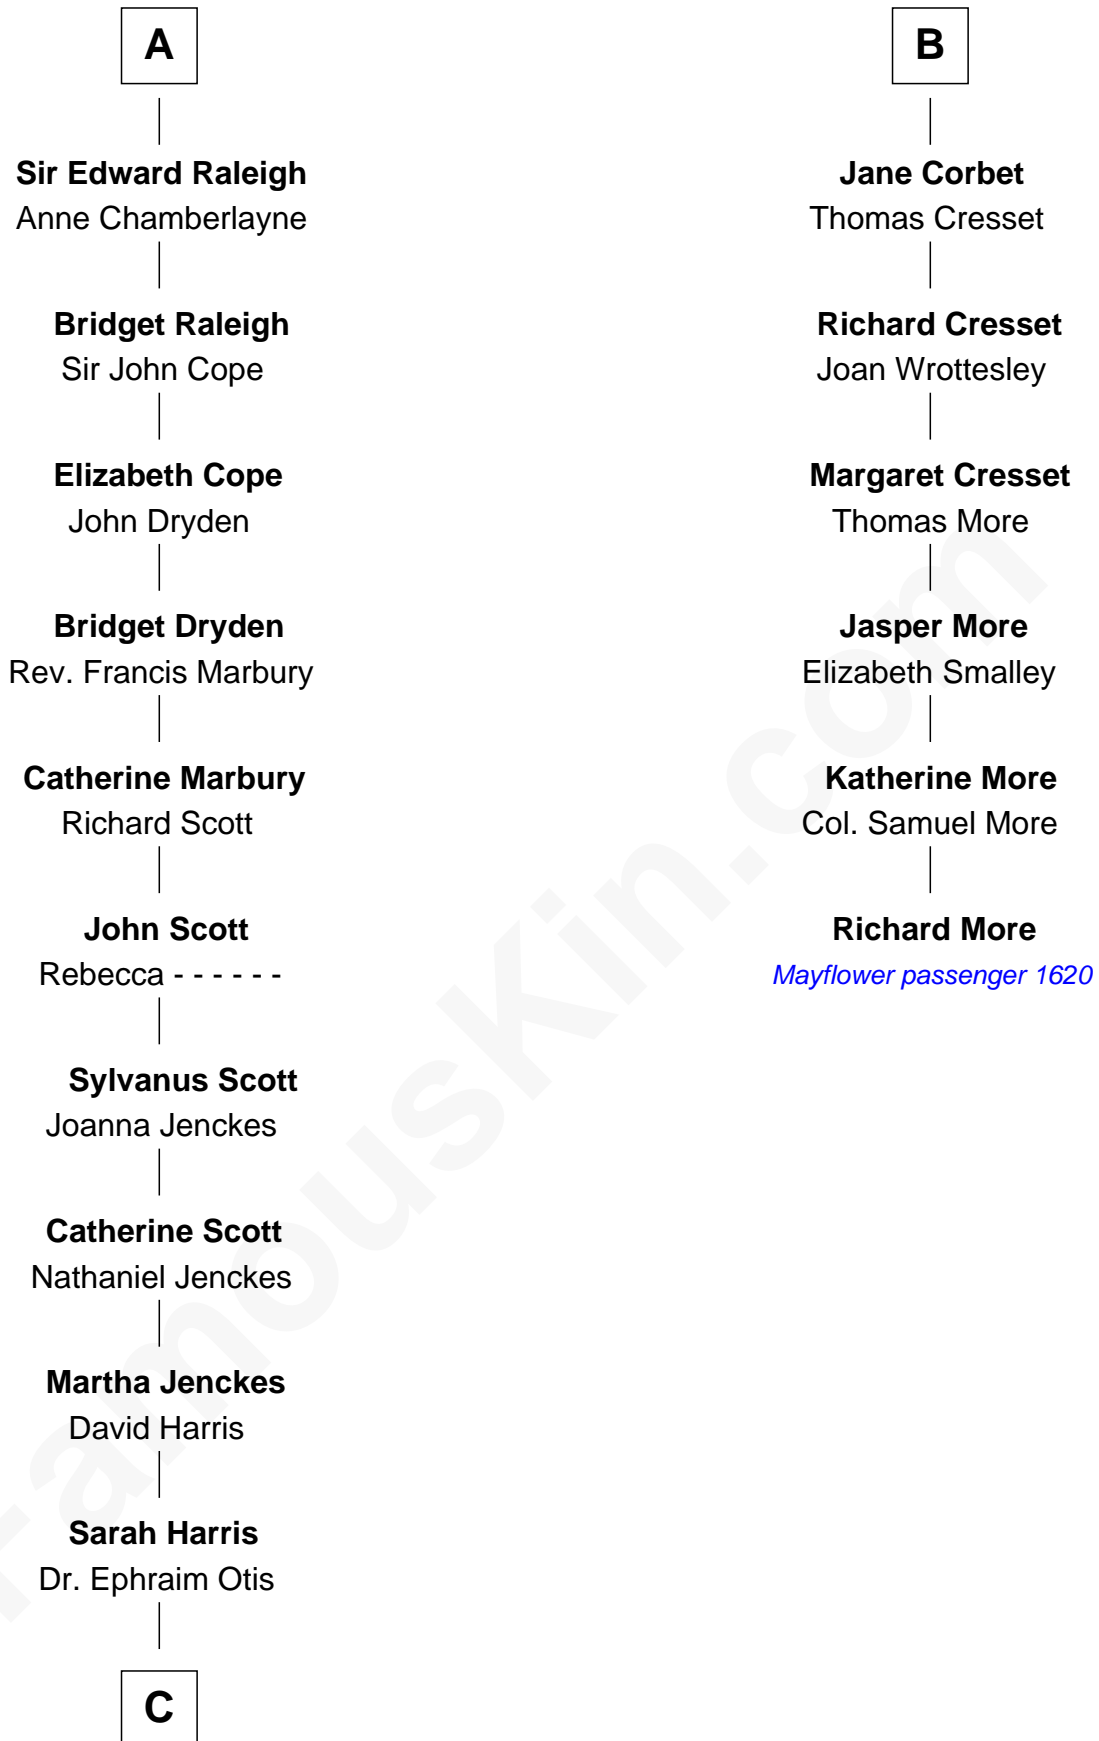

FamousKin.com Relationship Chart of

Amelia Earhart

Aviation Pioneer

MAYFLOWER

12th cousin 9 times removed of

Richard More

(c1614 - c1696) Mayflower passenger 1620

C

—
Dr. Ephraim Otis

Mary Cornell

—
Isaac Otis

Caroline Abigail Curtis

—
Alfred Gideon Otis

Amelia Josephine Harres

—
Amelia Otis

Edwin Stanton Earhart