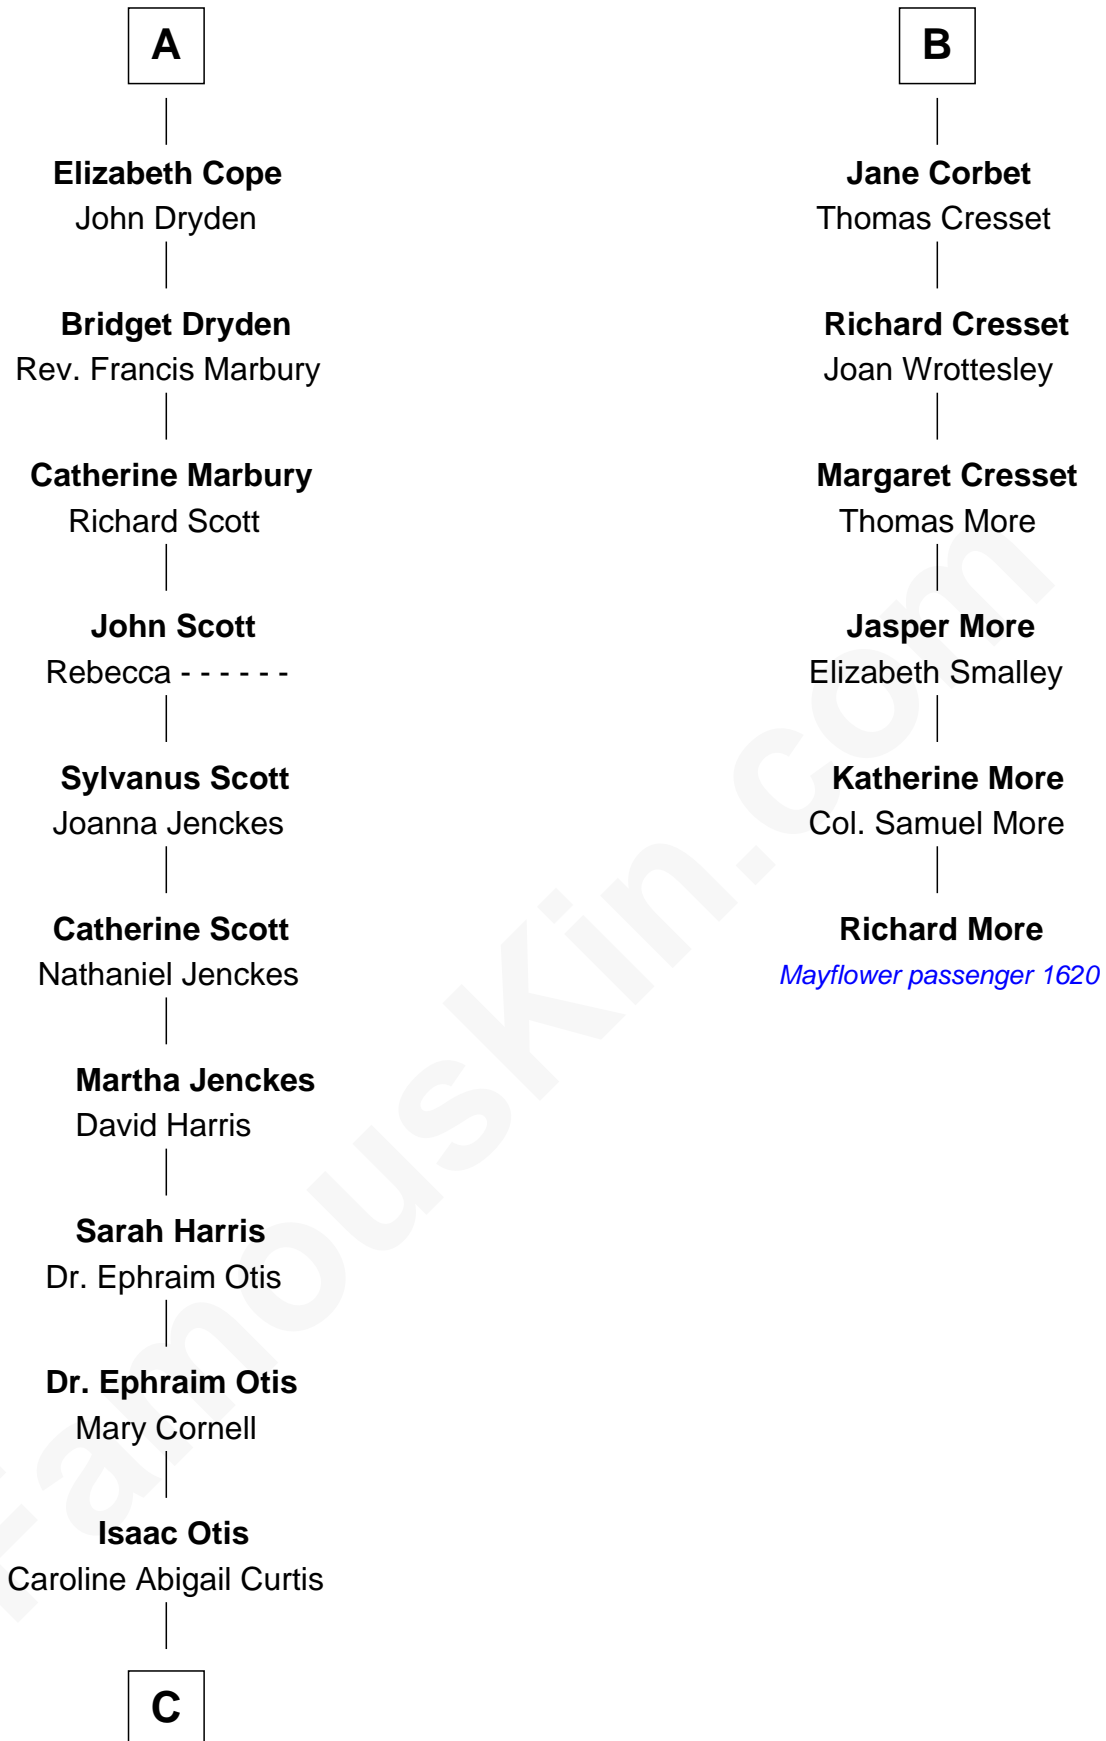

# FamousKin.com Relationship Chart of

**Amelia Earhart**

*Aviation Pioneer*

**MAYFLOWER**

12th cousin 7 times removed of

**Richard More**

*(c1614 - c1696) Mayflower passenger 1620*

**Sir Gilbert Talbot**

Pernel le Boteler

**Sir Richard Talbot**

Ankaret le Strange

**Mary Talbot**

Sir Thomas Greene

**Sir Thomas Greene**

Phillippa Ferrers

**Elizabeth Greene**

**Elizabeth Talbot**

Sir Henry de Grey

**Richard Grey**

Blanche de la Vache

**Alice Grey**

Sir William Burley

**Elizabeth Burley**

Sir John Hopton

**Sir Walter Hopton**

Joan Mortimer

**Sir Thomas Hopton**

Eleanor Lucy

**Elizabeth Hopton**

Sir Roger Corbet

**B**

**C**