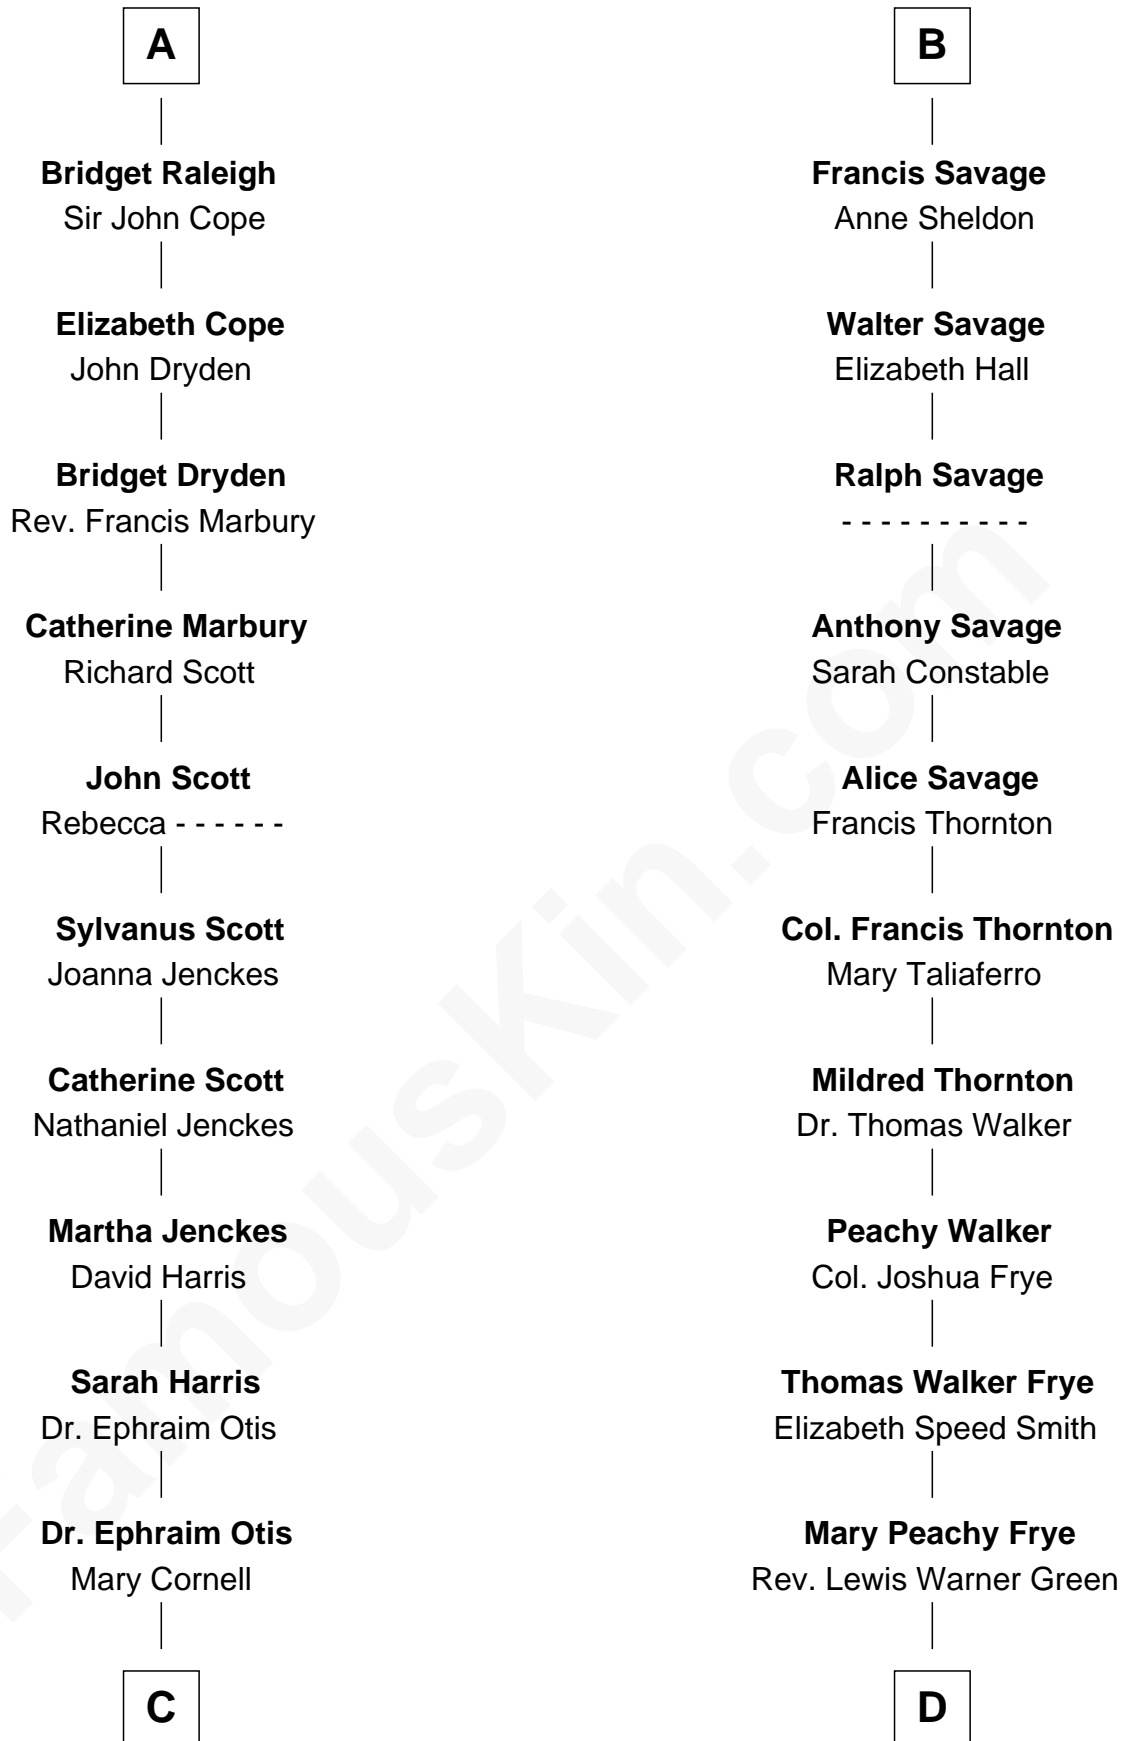

FamousKin.com Relationship Chart of

Amelia Earhart

Aviation Pioneer

19th cousin 1 time removed of

Adlai Stevenson II

31st Governor of Illinois

Edmund Fitzalan

Alice de Warenne

C

Isaac Otis

Caroline Abigail Curtis

Alfred Gideon Otis

Amelia Josephine Harres

Amelia Otis

Edwin Stanton Earhart

Amelia Earhart

Aviation Pioneer

D

Letitia Green

Adlai Ewing Stevenson

Lewis Green Stevenson

Helen Louise Davis

Adlai Stevenson II

31st Governor of Illinois