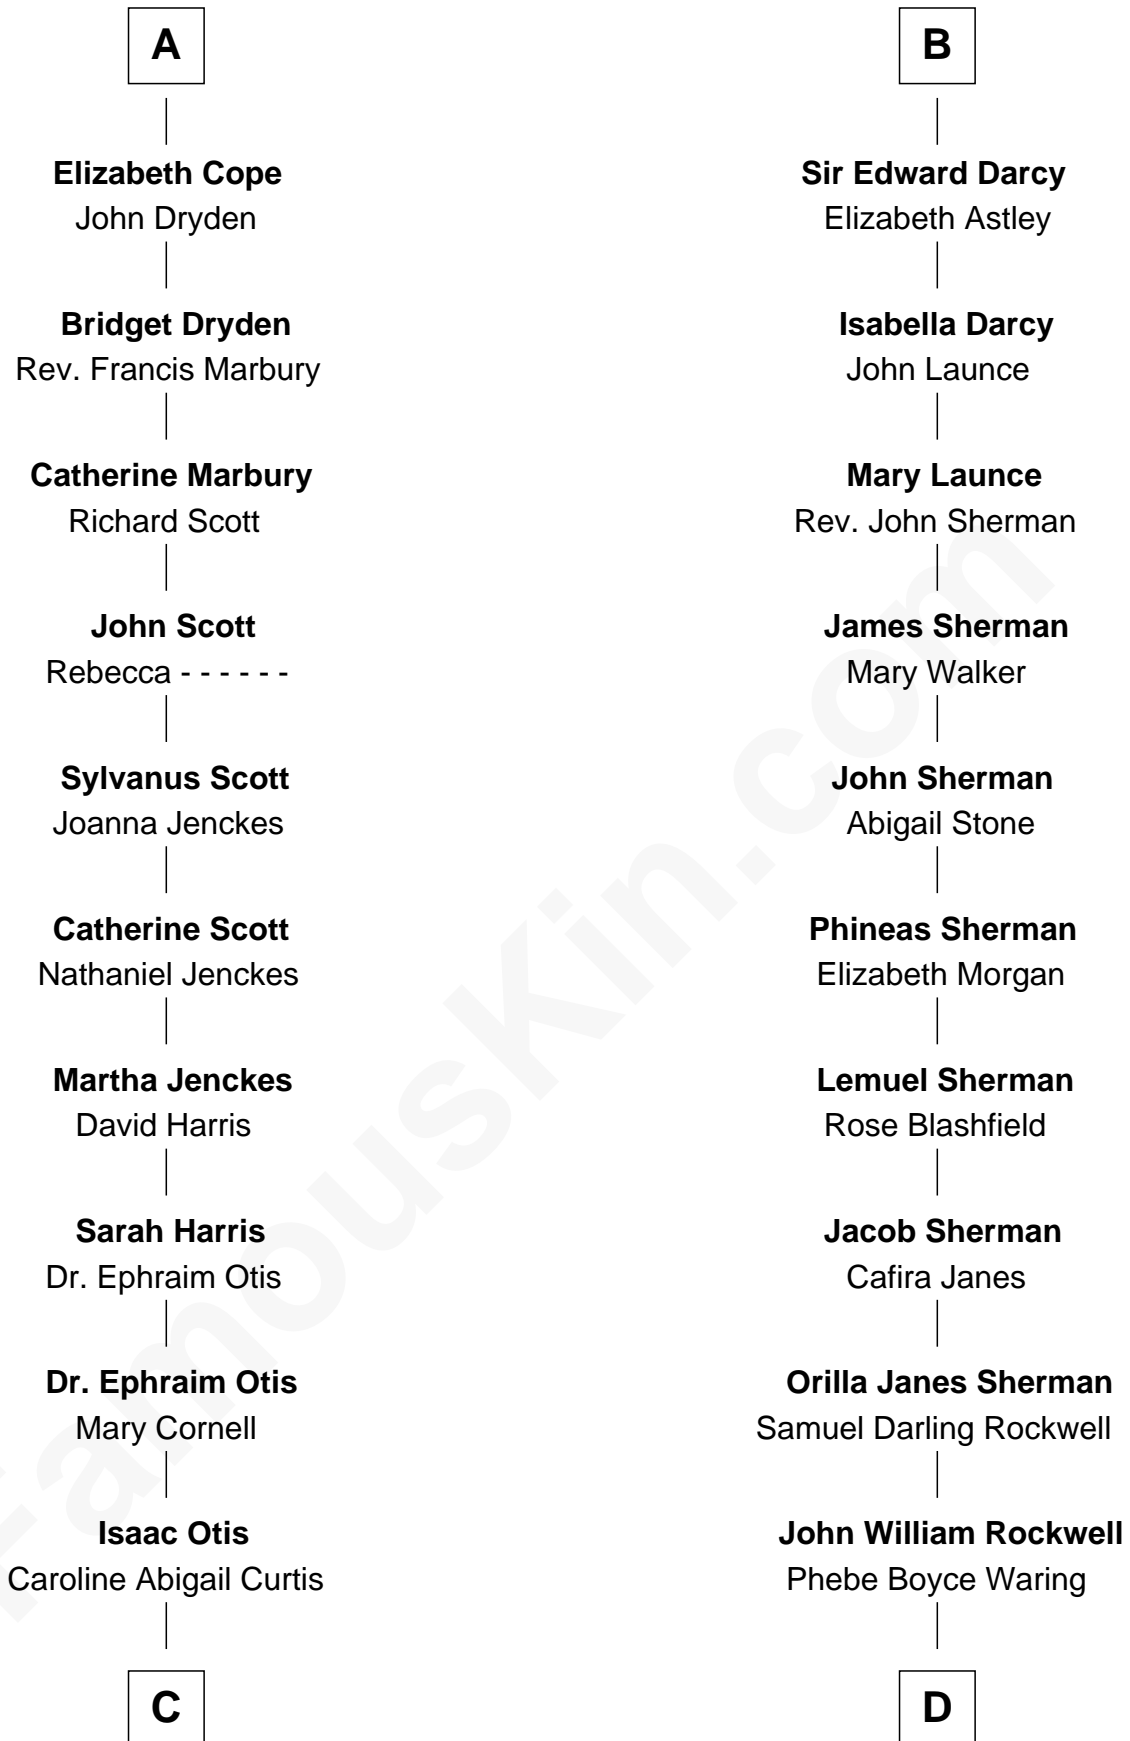

FamousKin.com Relationship Chart of

Amelia Earhart

Aviation Pioneer

18th cousin 1 time removed of

Norman Rockwell

American Artist

Sir Gilbert Talbot

Pernel le Boteler

Sir Richard Talbot

Ankaret le Strange

Mary Talbot

Sir Thomas Greene

Sir Thomas Greene

Phillippa Ferrers

Elizabeth Greene

William Raleigh

Sir Henry de Grey

Margaret de Grey

Sir John Darcy

John Darcy

Joan de Greystoke

Richard Darcy

Eleanor Scrope

Sir William Darcy

Eupheme Langton

Sir Thomas Darcy

Dowsabel Tempest

Sir Arthur Darcy

Mary Carew

B

FamousKin.com