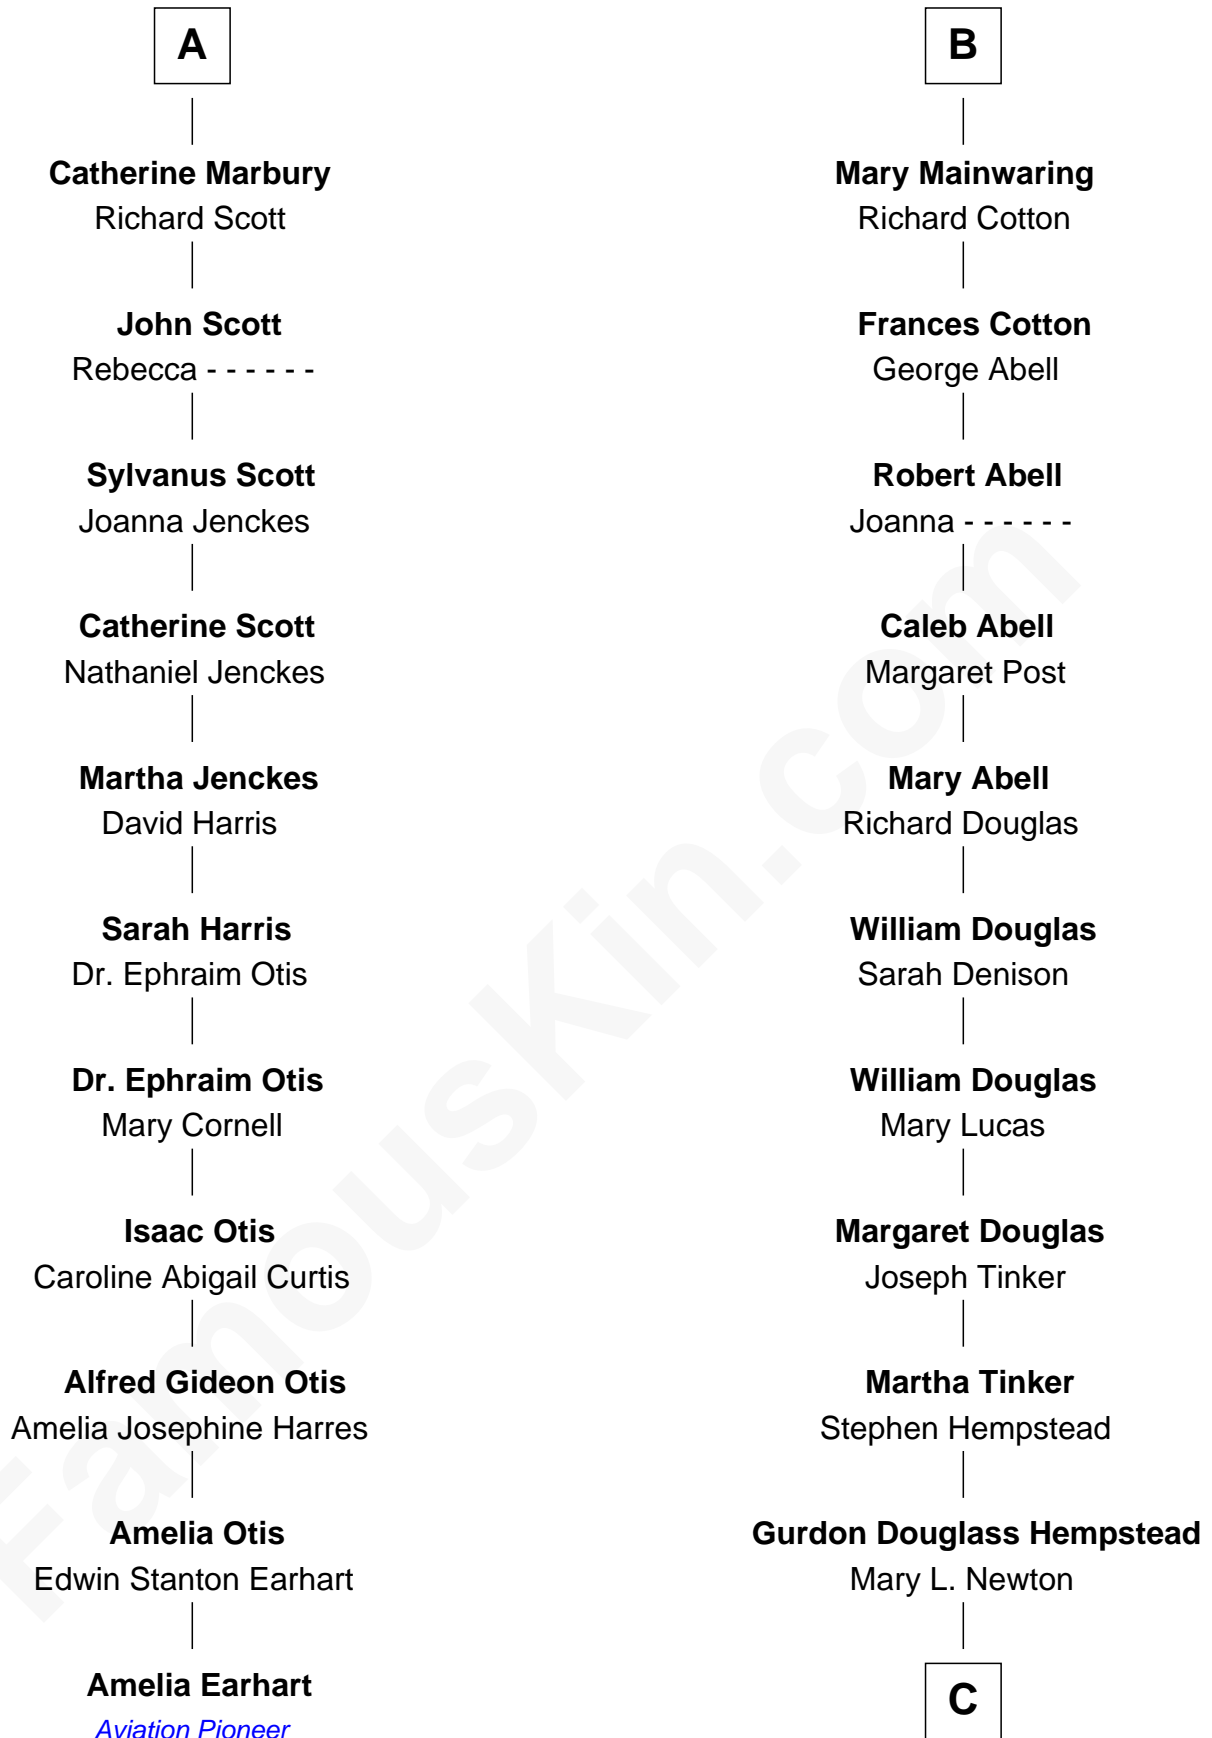

FamousKin.com Relationship Chart of

Amelia Earhart

Aviation Pioneer

17th cousin 4 times removed of

Richard Gere

Movie Actor

Robert de Ferrers
Margaret Despencer

Phillippa Ferrers
Sir Thomas Greene

Sir William Ferrers
Elizabeth Belknap

Anne Ferrers
Sir Walter Devereux

Elizabeth Devereux
Sir Richard Corbet

Sir Robert Corbet
Elizabeth Vernon

Dorothy Corbet
Sir Richard Mainwaring

Sir Arthur Mainwaring
Margaret Mainwaring

B

C

Julia Anne Hempstead

Elisha Thomas Tiffany

Nelson Leroy Tiffany

Evaline Harriet Williams

William Stanton Tiffany

Anna Rebecca Stevens