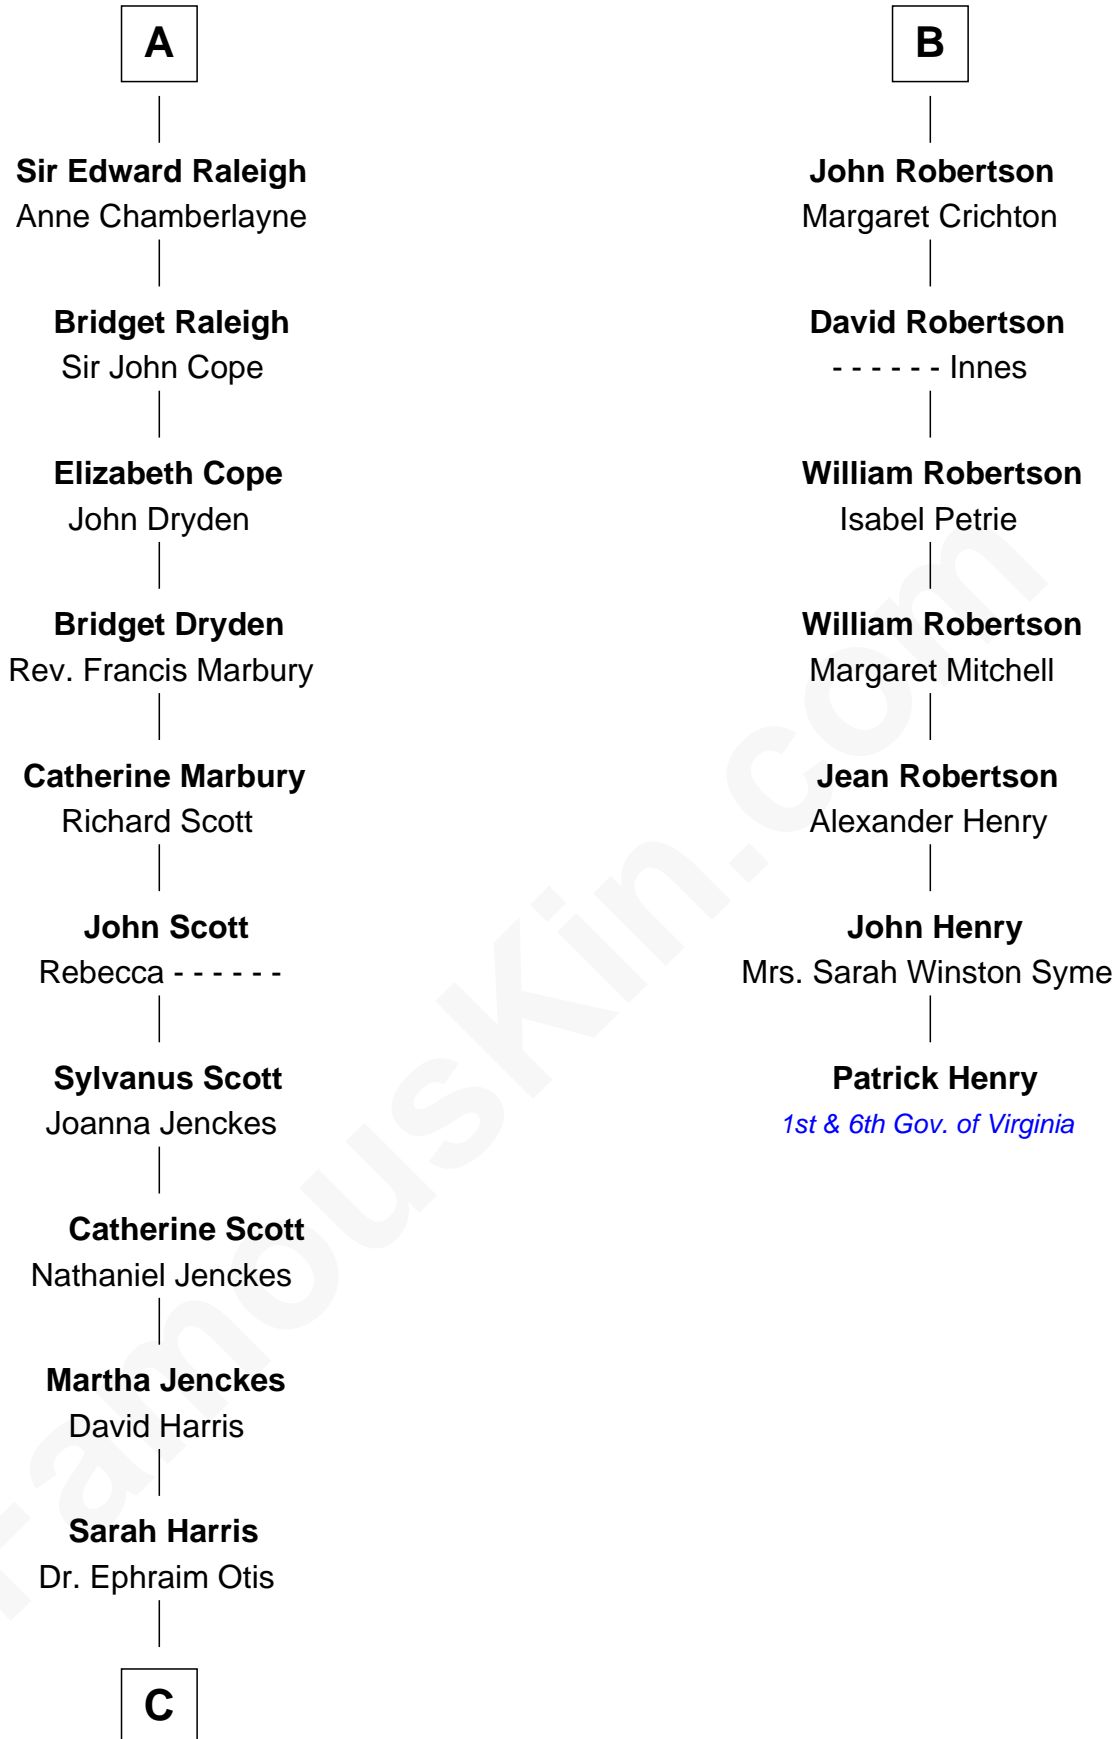

# FamousKin.com Relationship Chart of

**Amelia Earhart**

*Aviation Pioneer*

13th cousin 8 times removed of

**Patrick Henry**

*1st and 6th Governor of Virginia*

**C**

—  
**Dr. Ephraim Otis**

Mary Cornell

—  
**Isaac Otis**

Caroline Abigail Curtis

—  
**Alfred Gideon Otis**

Amelia Josephine Harres

—  
**Amelia Otis**

Edwin Stanton Earhart

—  
**Amelia Earhart**