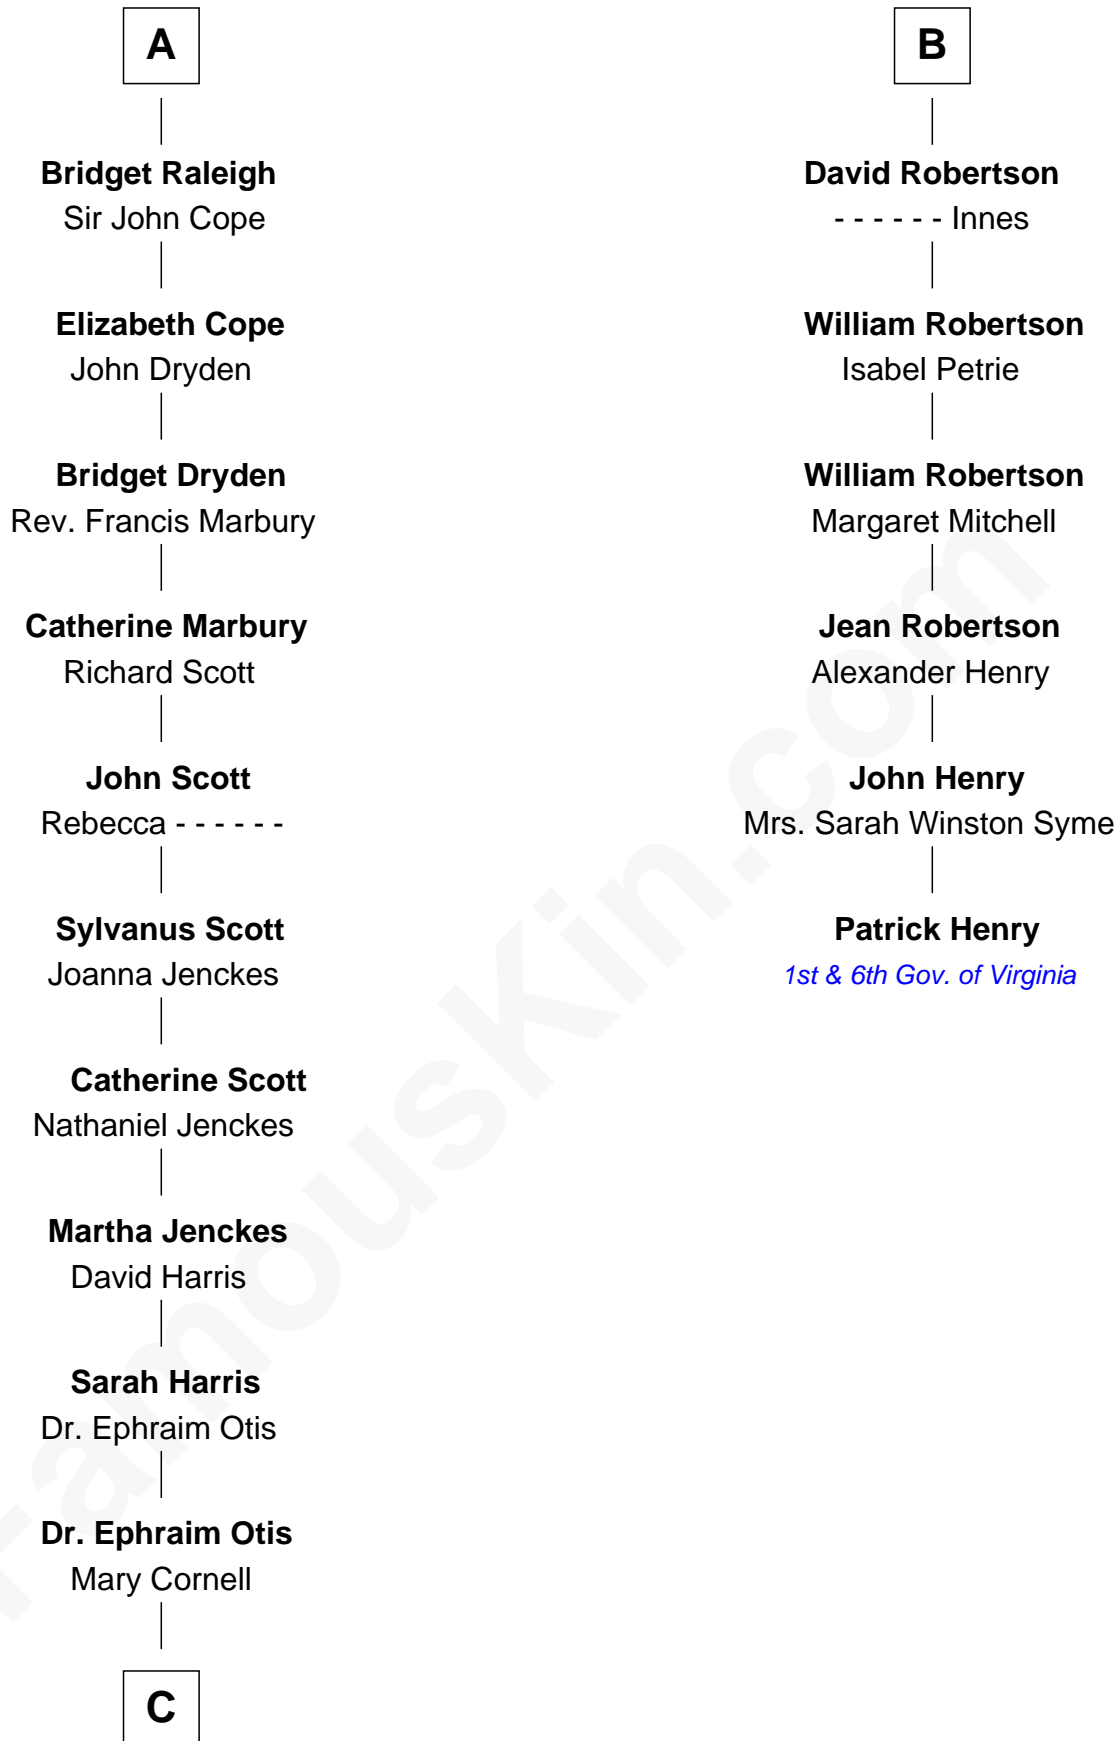

# FamousKin.com Relationship Chart of

**Amelia Earhart**

*Aviation Pioneer*

12th cousin 8 times removed of

**Patrick Henry**

*1st and 6th Governor of Virginia*

**Edmund Fitzalan**

Alice de Warenne

**C**

—  
**Isaac Otis**

Caroline Abigail Curtis

—  
**Alfred Gideon Otis**

Amelia Josephine Harres

—  
**Amelia Otis**

Edwin Stanton Earhart

—  
**Amelia Earhart**