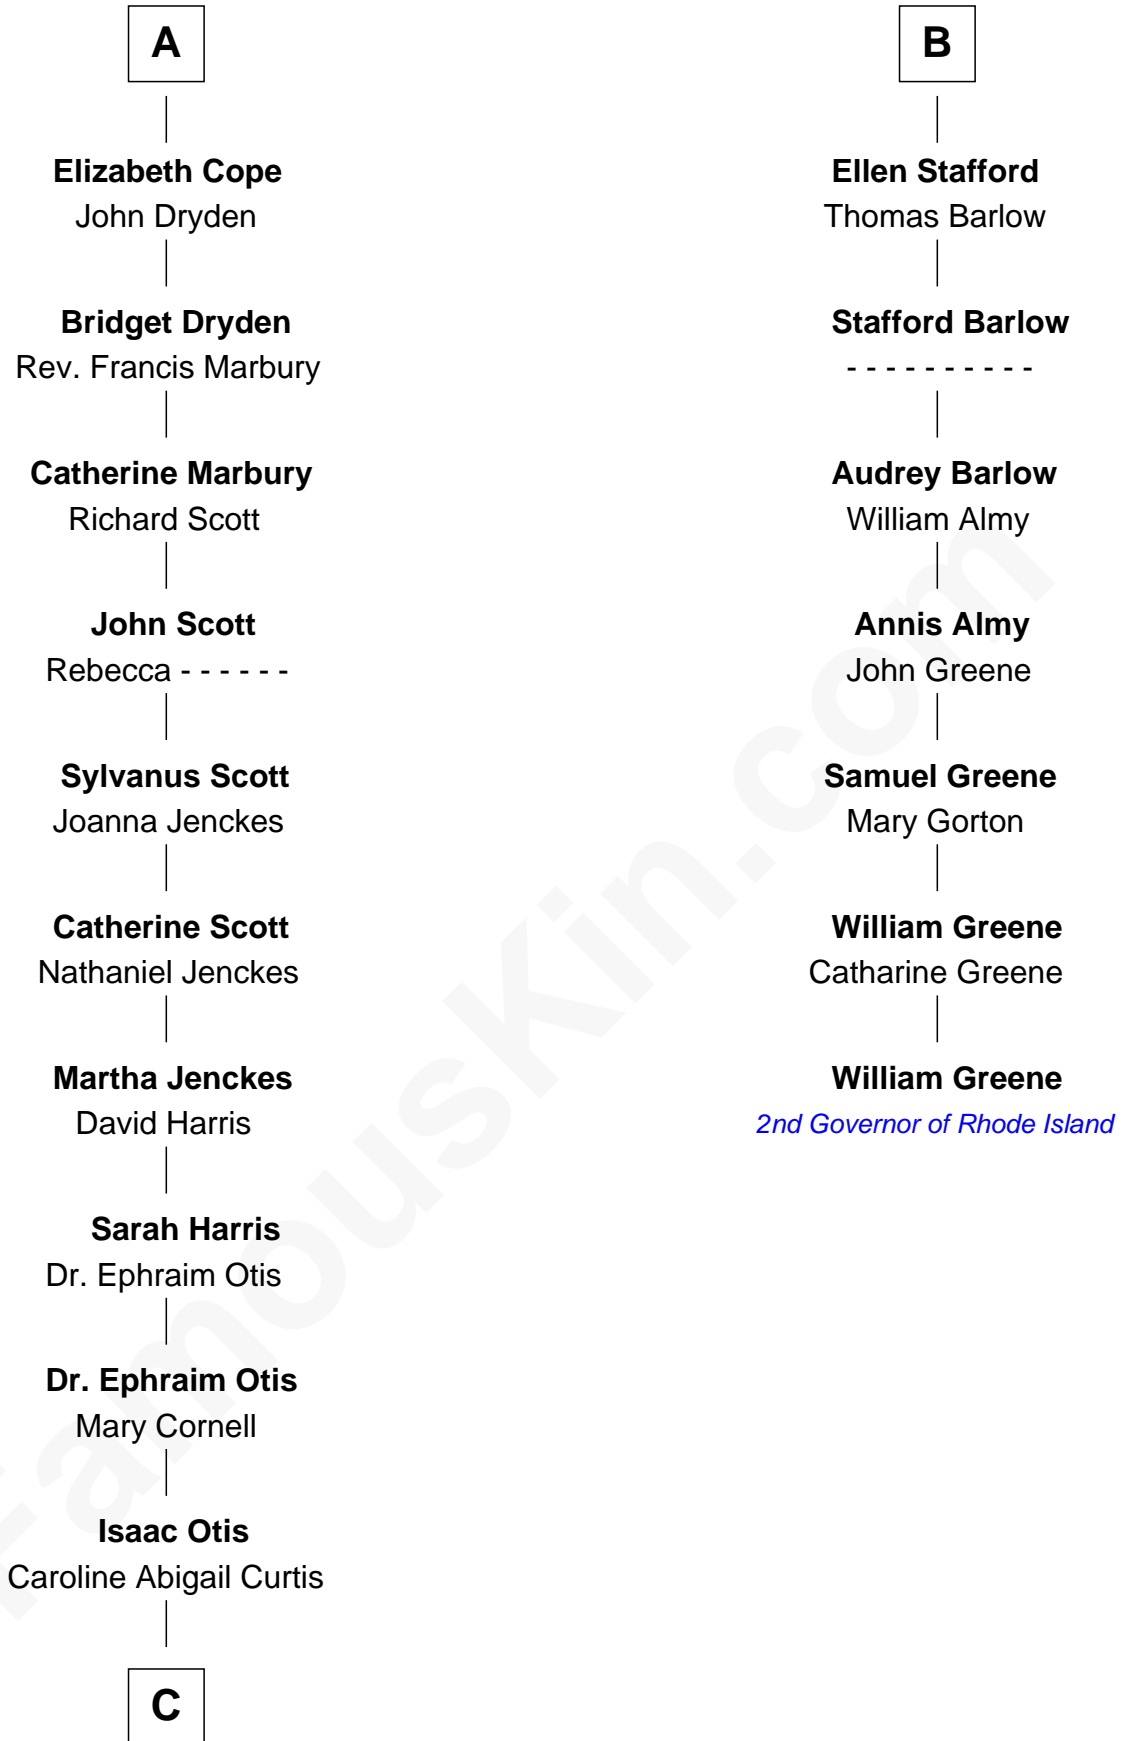

FamousKin.com Relationship Chart of

Amelia Earhart

Aviation Pioneer

13th cousin 6 times removed of

William Greene

2nd Governor of Rhode Island

C

—
Alfred Gideon Otis
Amelia Josephine Harres

—
Amelia Otis
Edwin Stanton Earhart

—
Amelia Earhart
Aviation Pioneer

FamousKin.com