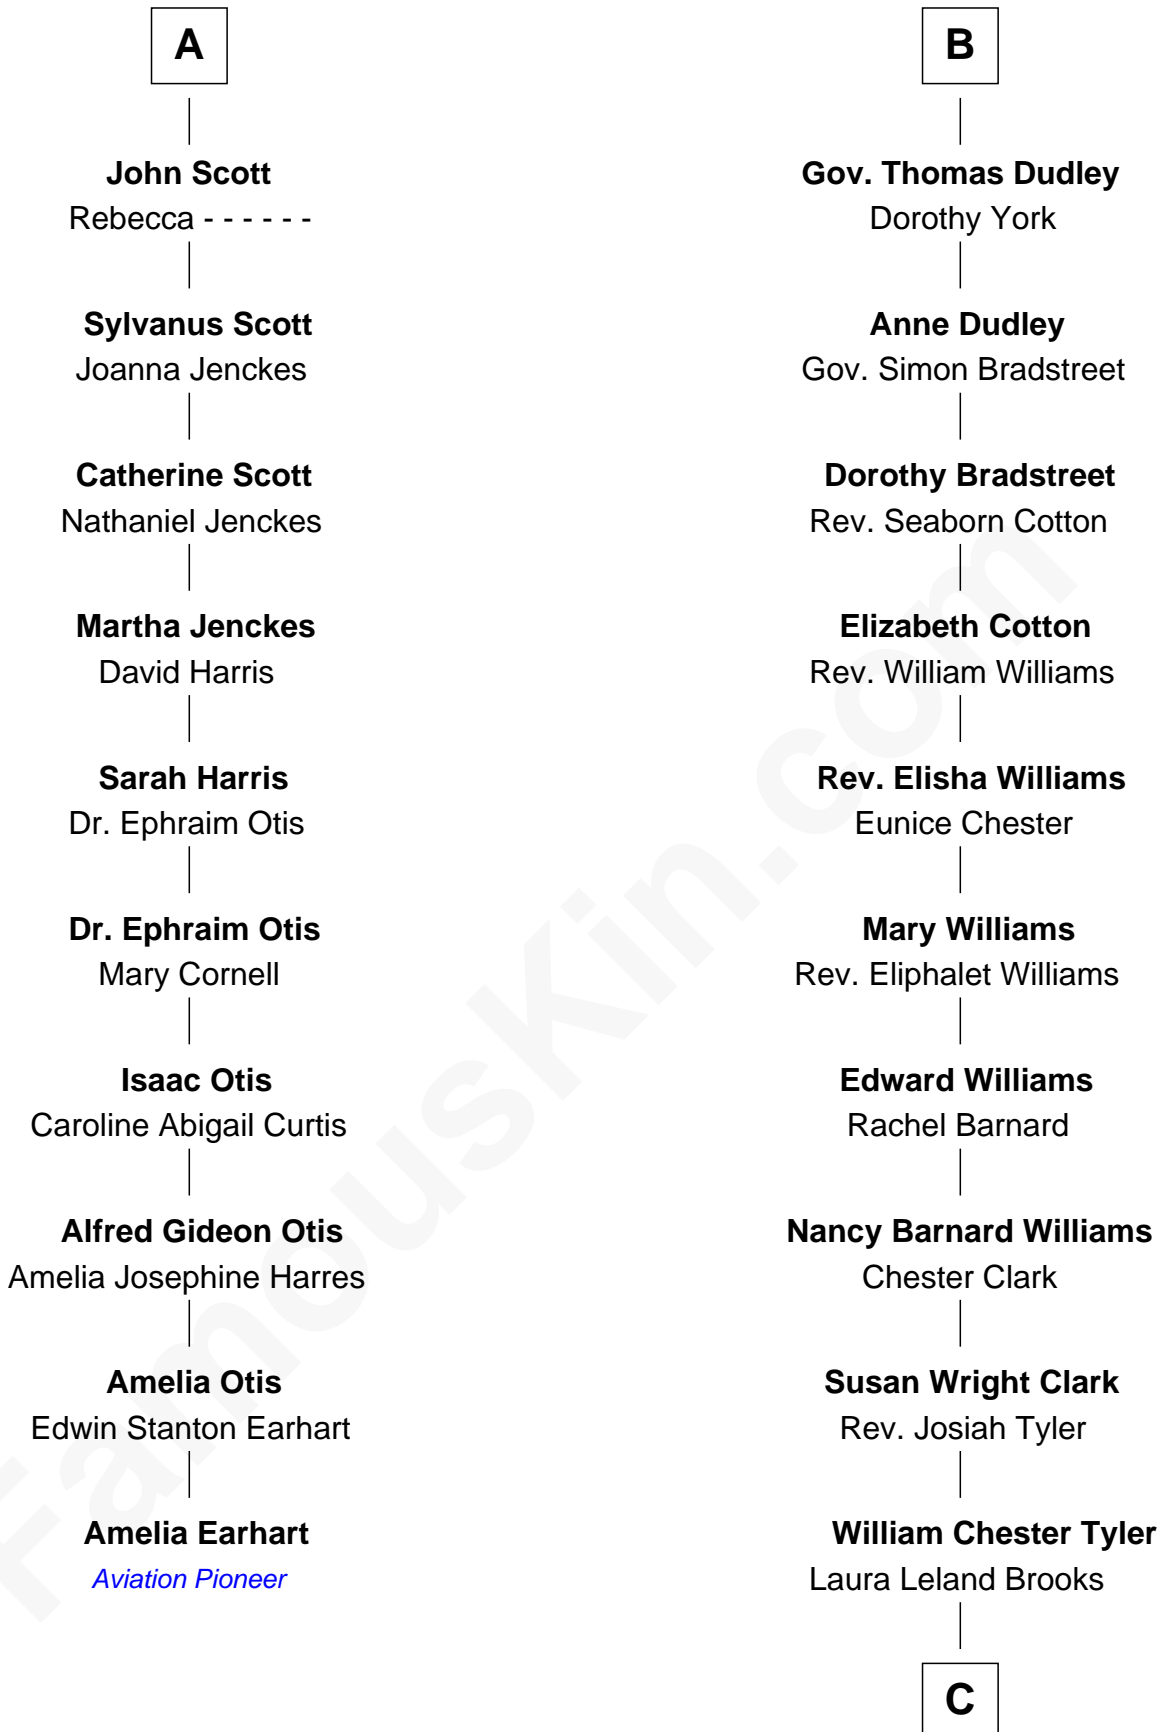

FamousKin.com Relationship Chart of

Amelia Earhart

Aviation Pioneer

16th cousin 4 times removed of

Kate Upton

Sports Illustrated Swimsuit Cover Model

Sir Walter Blount

Sancha de Ayala

Sir Thomas Blount

Margaret de Gresley

Sir Thomas Blount

Agnes Hawley

Anne Blount

William Marbury

Robert Marbury

Katherine Williamson

Sir John Sutton

Sir John Sutton

Elizabeth Berkeley

Sir Edmund Sutton

Joyce Tiptoft

Sir Edward Sutton

Cecily Willoughby

Sir John Sutton

Cecily Grey

Sir Henry Dudley

----- Ashton

Probable

Roger Dudley

Susanna Thorne

B

C