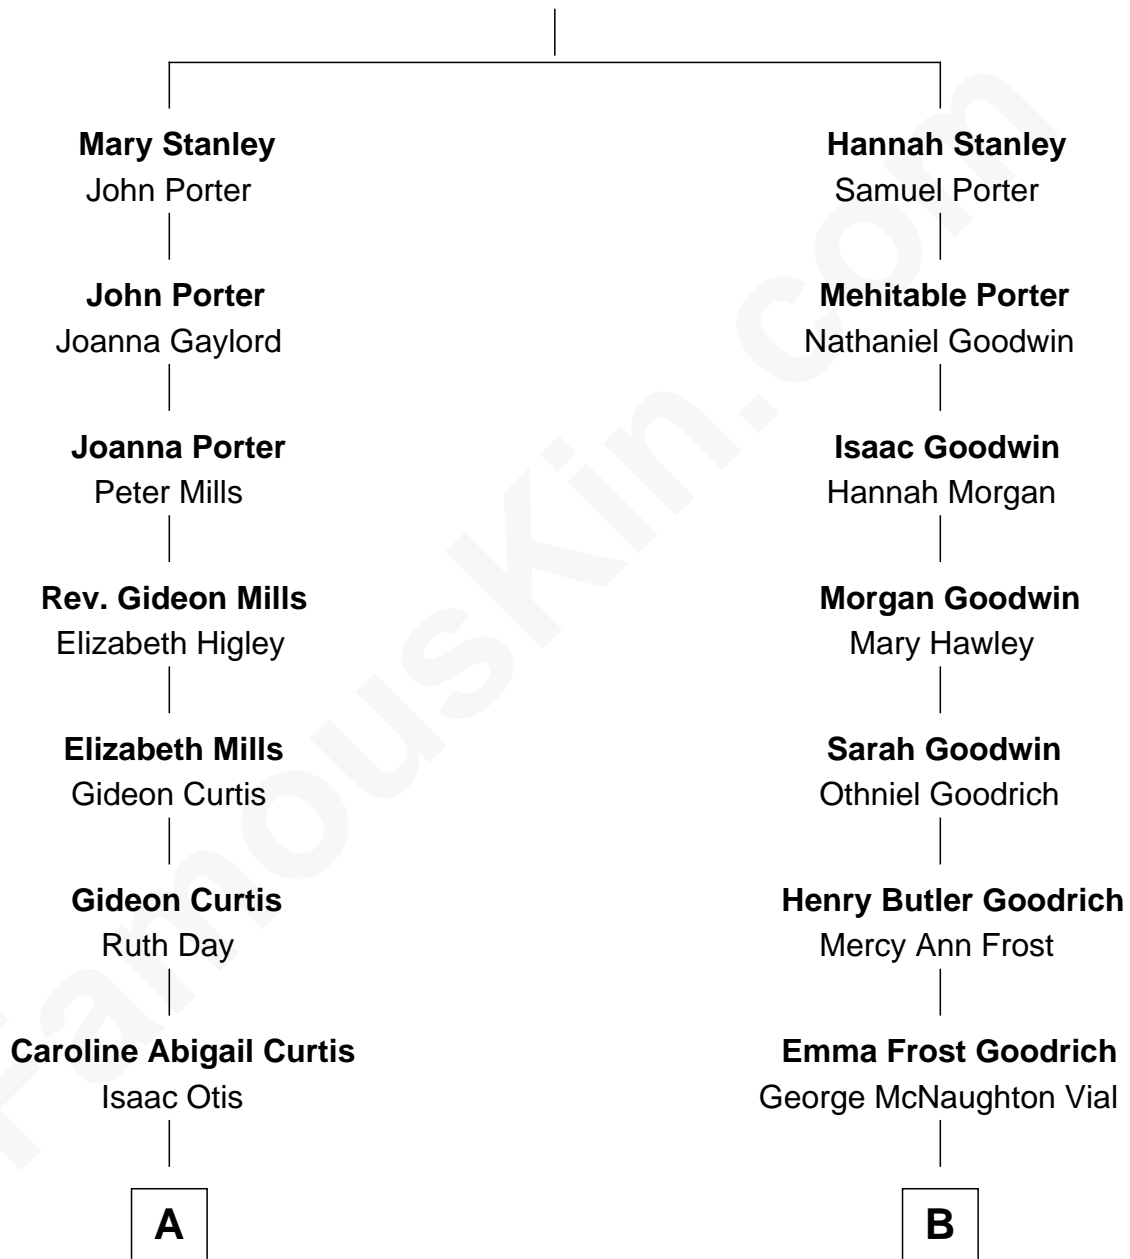

FamousKin.com Relationship Chart of

Amelia Earhart

Aviation Pioneer

9th cousin 1 time removed of

Kate Upton

Sports Illustrated Swimsuit Cover Model

Thomas Stanley

Bennett Tritton

A

Alfred Gideon Otis
Amelia Josephine Harres

Amelia Otis
Edwin Stanton Earhart

Amelia Earhart
Aviation Pioneer

B

Charles Henry Vial
Margaret Hastings Tyler

Elizabeth Brooks Vial
Stephen Edward Upton

Jefferson Matthew Upton
Shelley Fawn Davis