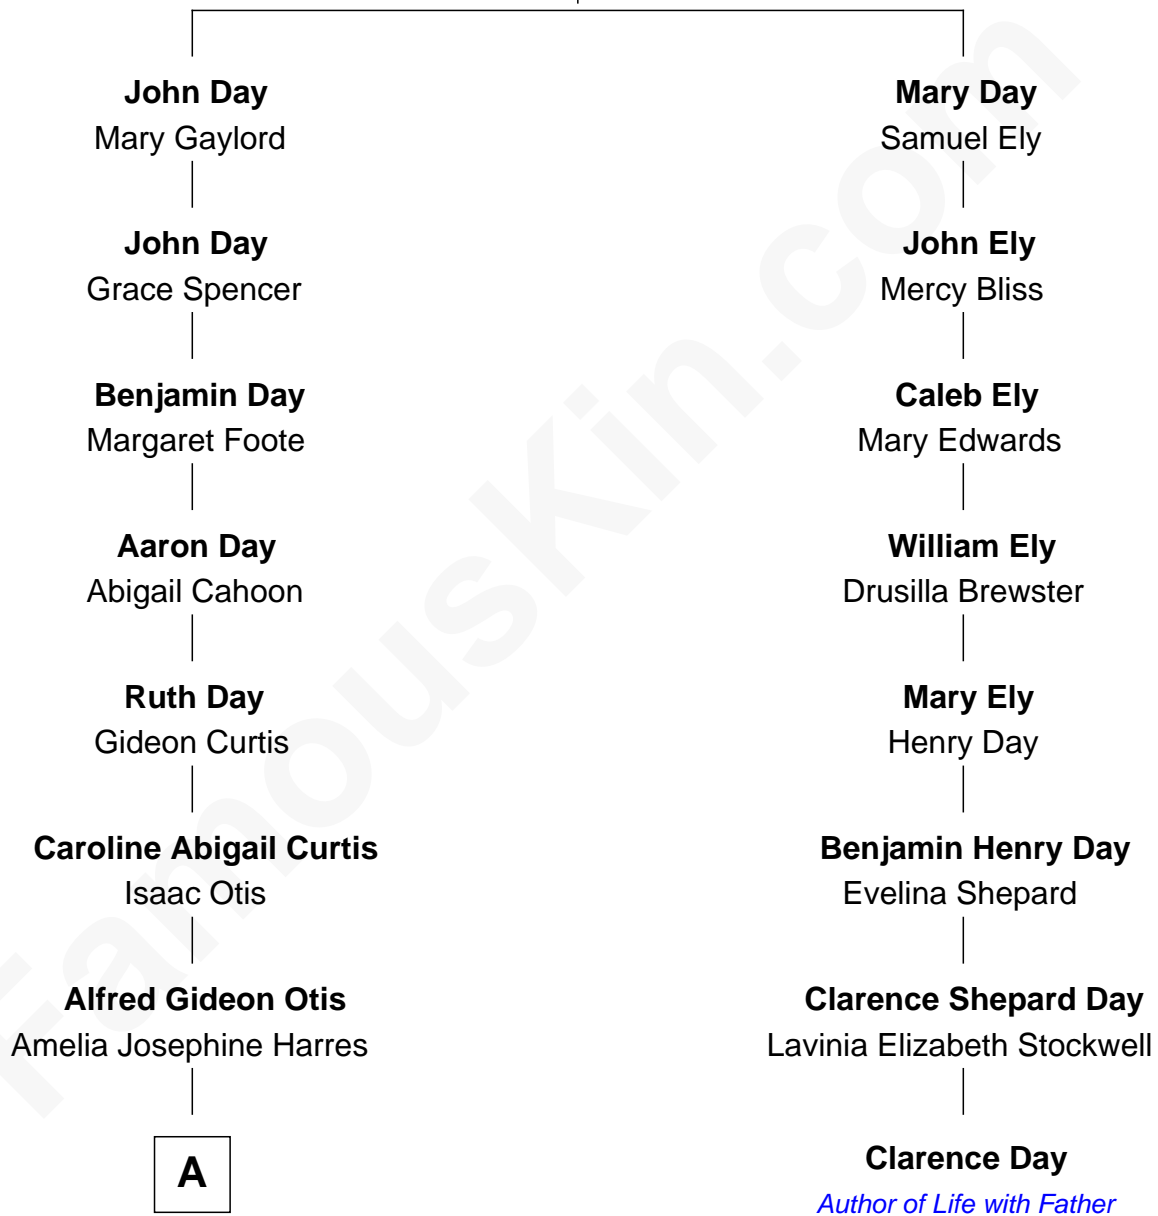

# FamousKin.com Relationship Chart of

**Amelia Earhart**

*Aviation Pioneer*

7th cousin 1 time removed of

**Clarence Day**

*Author of Life with Father*

**Robert Day**  
Editha Stebbins

A

Amelia Otis  
Edwin Stanton Earhart

Amelia Earhart  
*Aviation Pioneer*

FamousKin.com