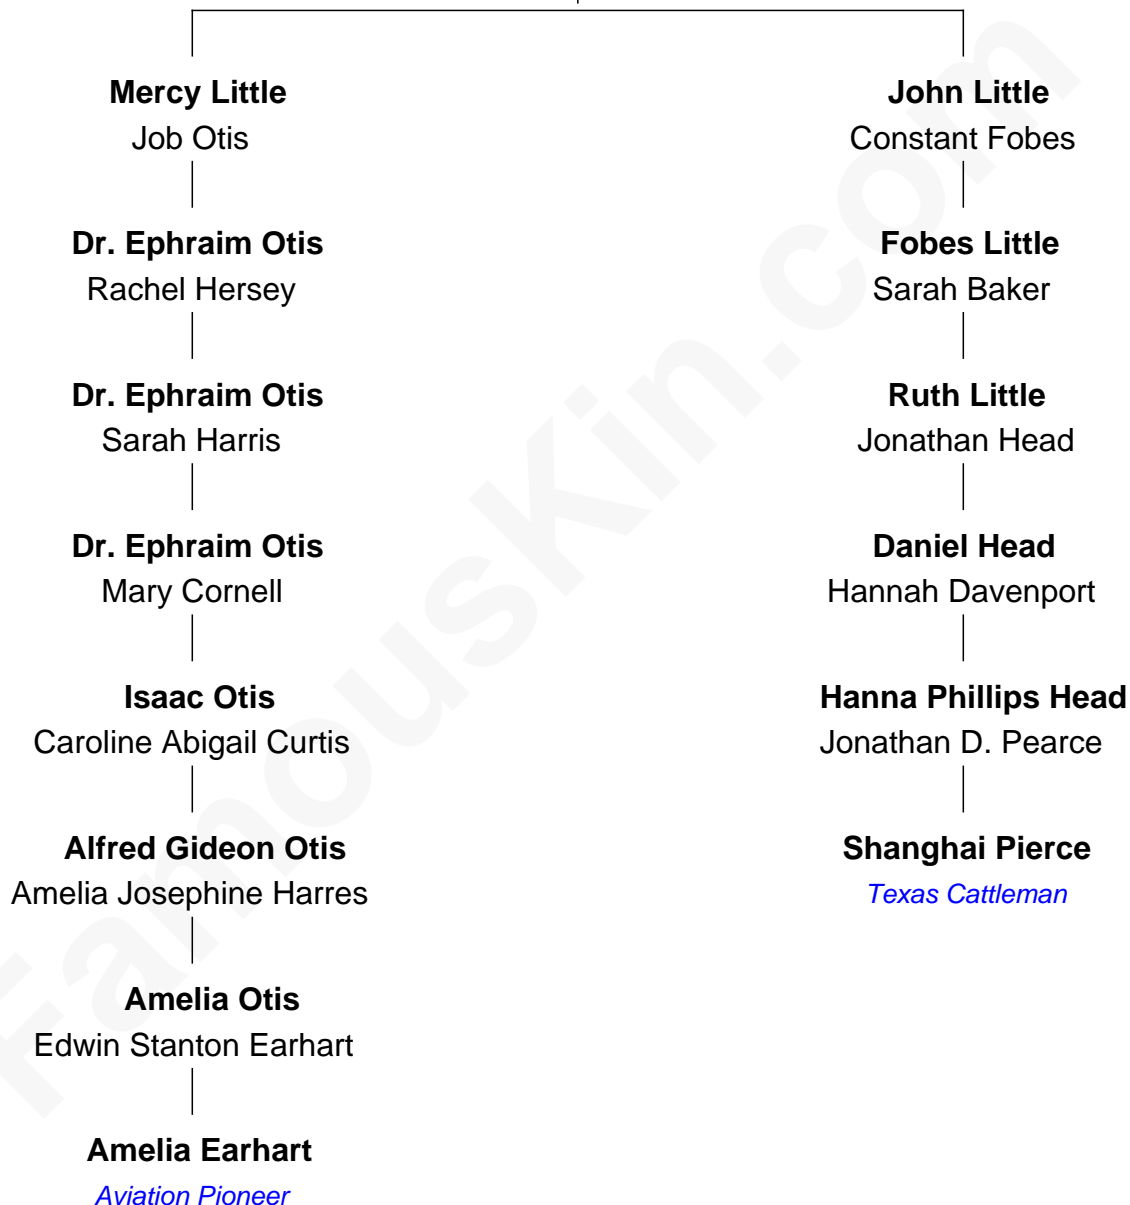

FamousKin.com Relationship Chart of

Amelia Earhart

Aviation Pioneer

5th cousin 2 times removed of

Shanghai Pierce

Texas Cattleman

Ephraim Little
Mary Sturtevant

Amelia Earhart photo by [Pacific Aviation Museum](#) (CC BY 2.0)