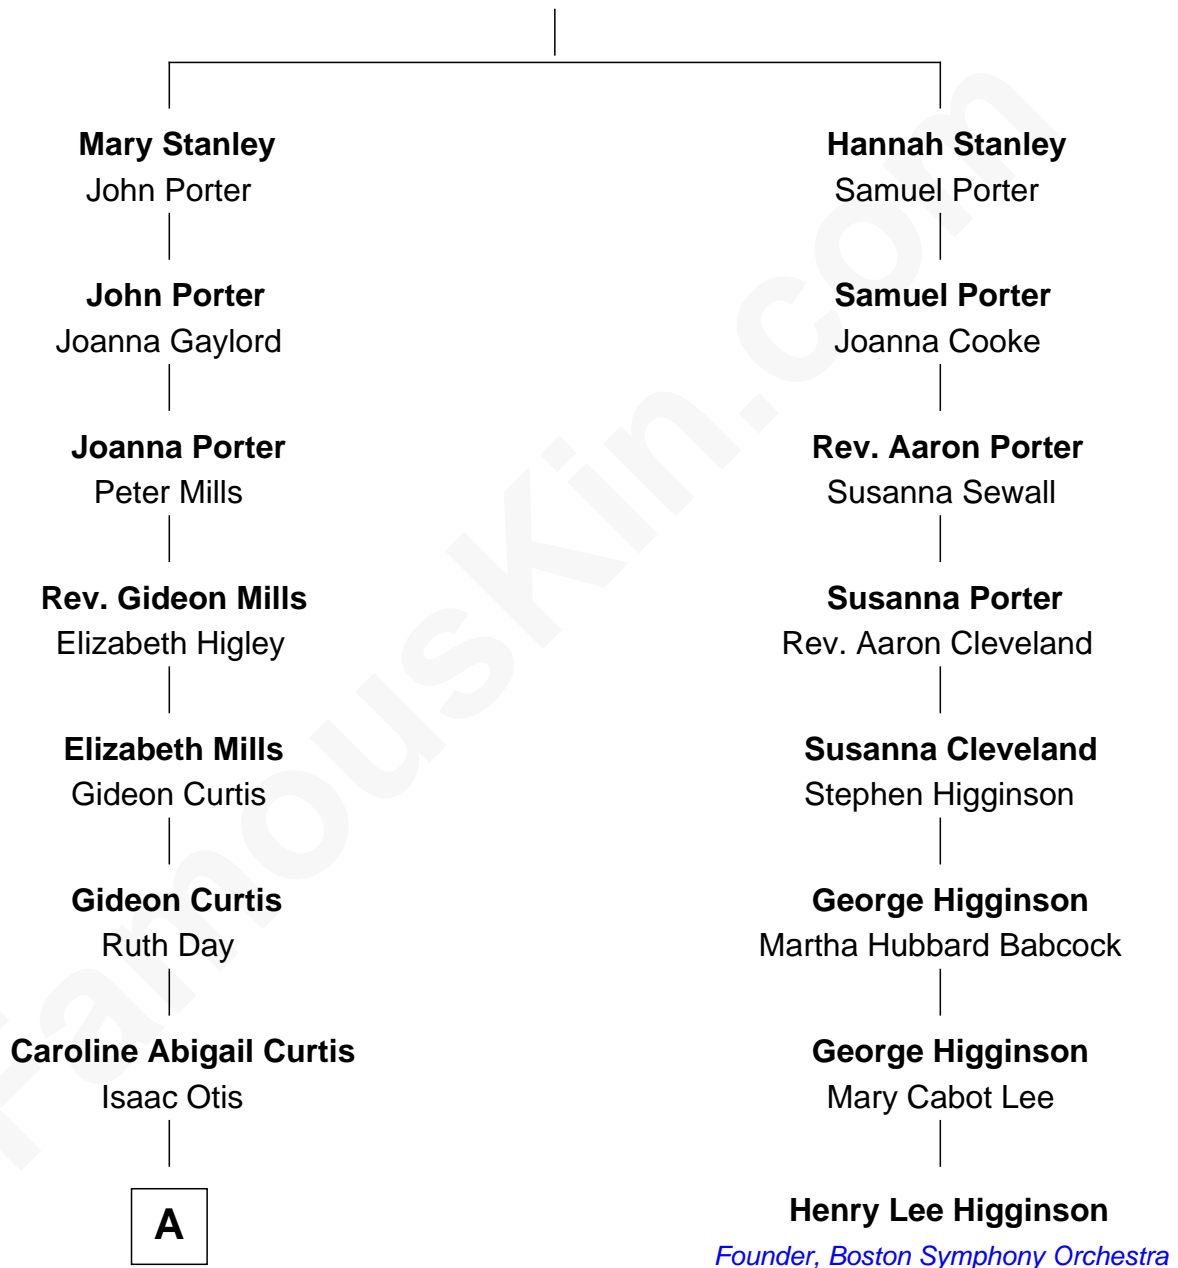

FamousKin.com Relationship Chart of

Amelia Earhart

Aviation Pioneer

7th cousin 2 times removed of

Henry Lee Higginson

Founder of the Boston Symphony Orchestra

Thomas Stanley

Bennett Tritton

A

Alfred Gideon Otis
Amelia Josephine Harres

Amelia Otis
Edwin Stanton Earhart

Amelia Earhart
Aviation Pioneer

FamousKin.com