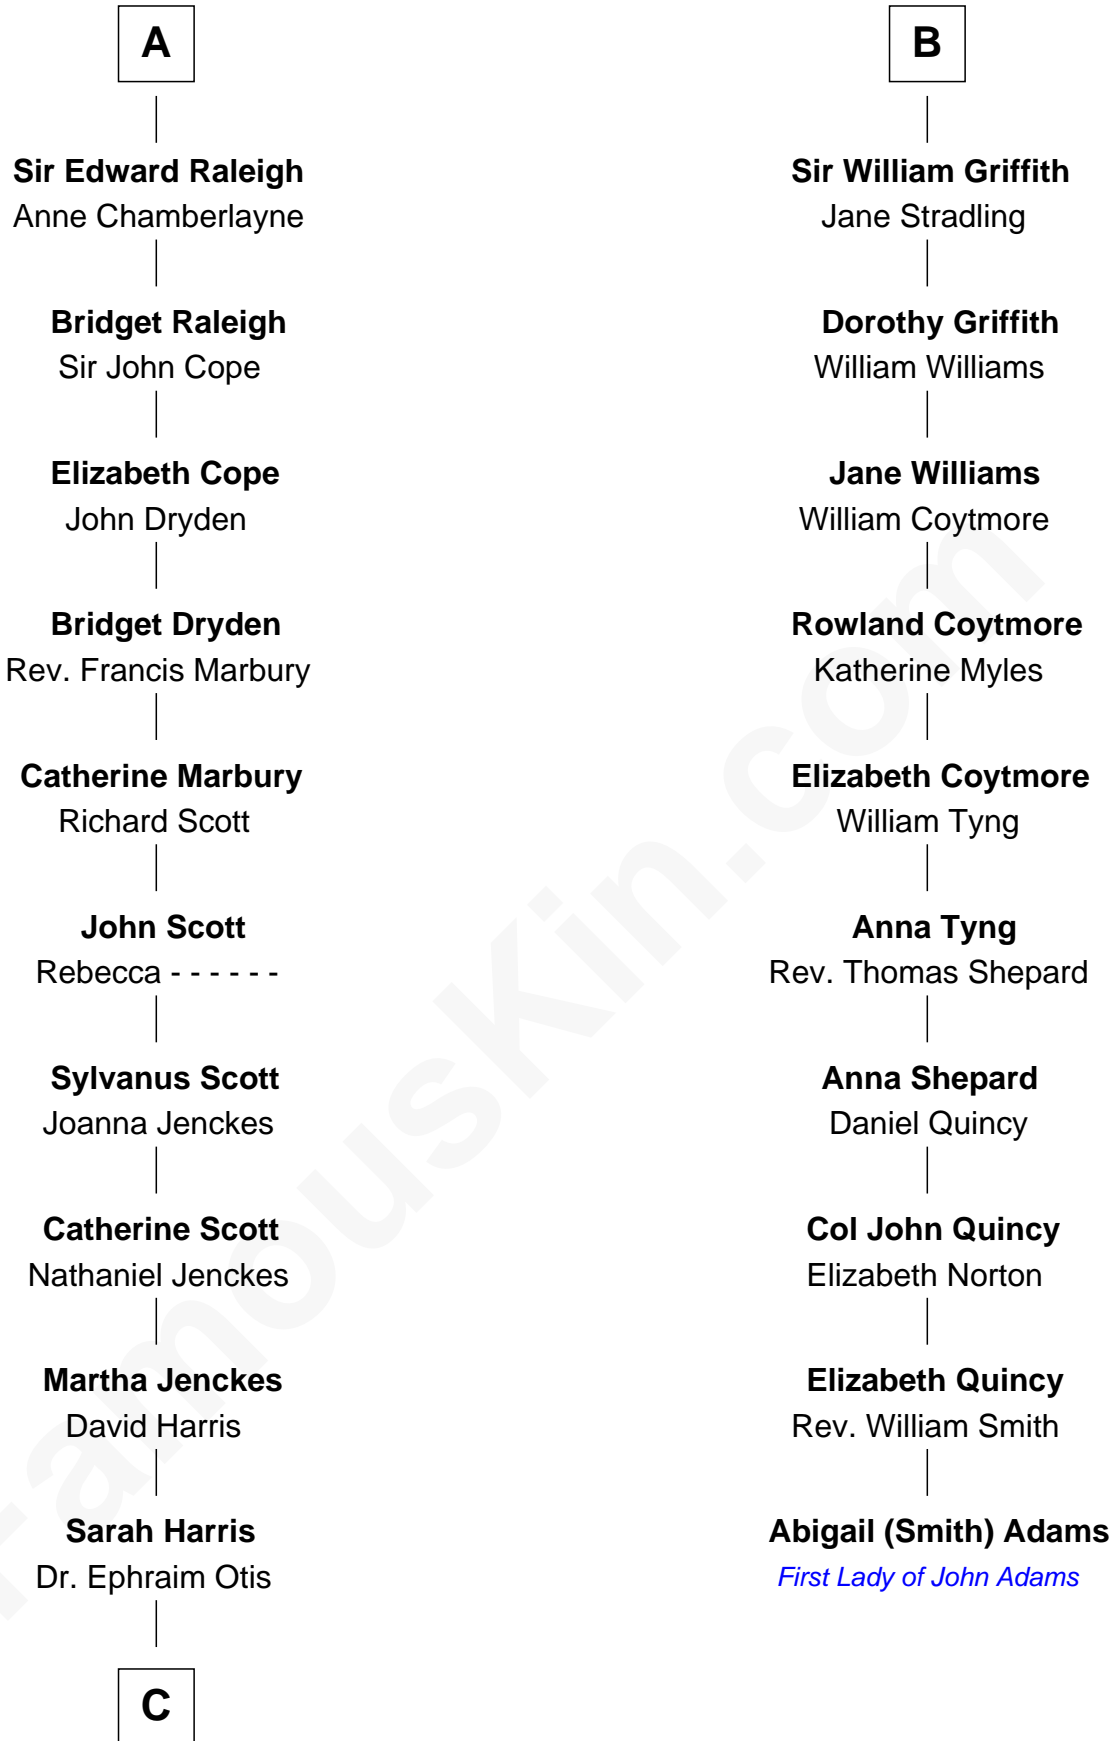

FamousKin.com

Relationship Chart of

Amelia Earhart

Aviation Pioneer

16th cousin 5 times removed of

Abigail (Smith) Adams
First Lady of President John Adams

C

—
Dr. Ephraim Otis

Mary Cornell

—
Isaac Otis

Caroline Abigail Curtis

—
Alfred Gideon Otis

Amelia Josephine Harres

—
Amelia Otis

Edwin Stanton Earhart

—
Amelia Earhart