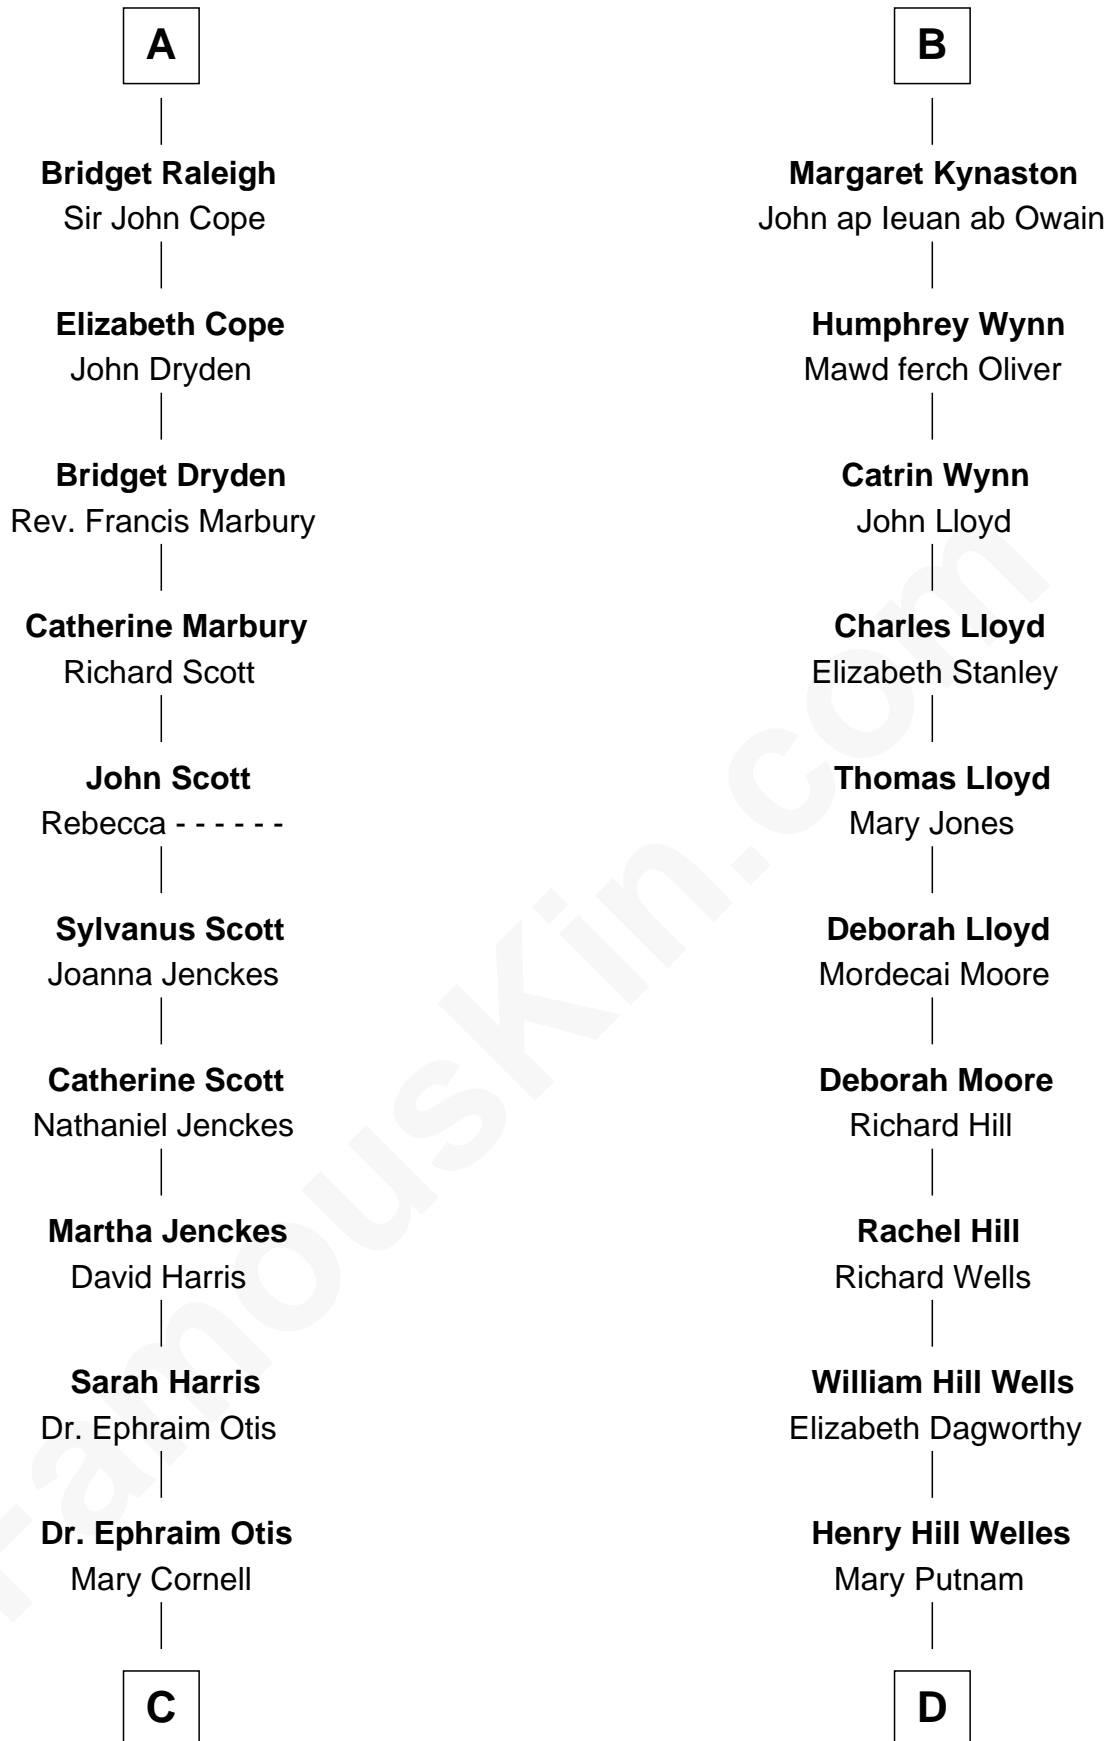

FamousKin.com Relationship Chart of

Amelia Earhart

Aviation Pioneer

19th cousin 1 time removed of

Orson Welles

Radio, Stage, and Movie Actor

Edmund Fitzalan

Alice de Warenne

C

Isaac Otis
Caroline Abigail Curtis

Alfred Gideon Otis
Amelia Josephine Harres

Amelia Otis
Edwin Stanton Earhart

Amelia Earhart
Aviation Pioneer

D

Richard Jones Welles
Mary Blanche Head

Richard Head Welles
Beatrice Ives