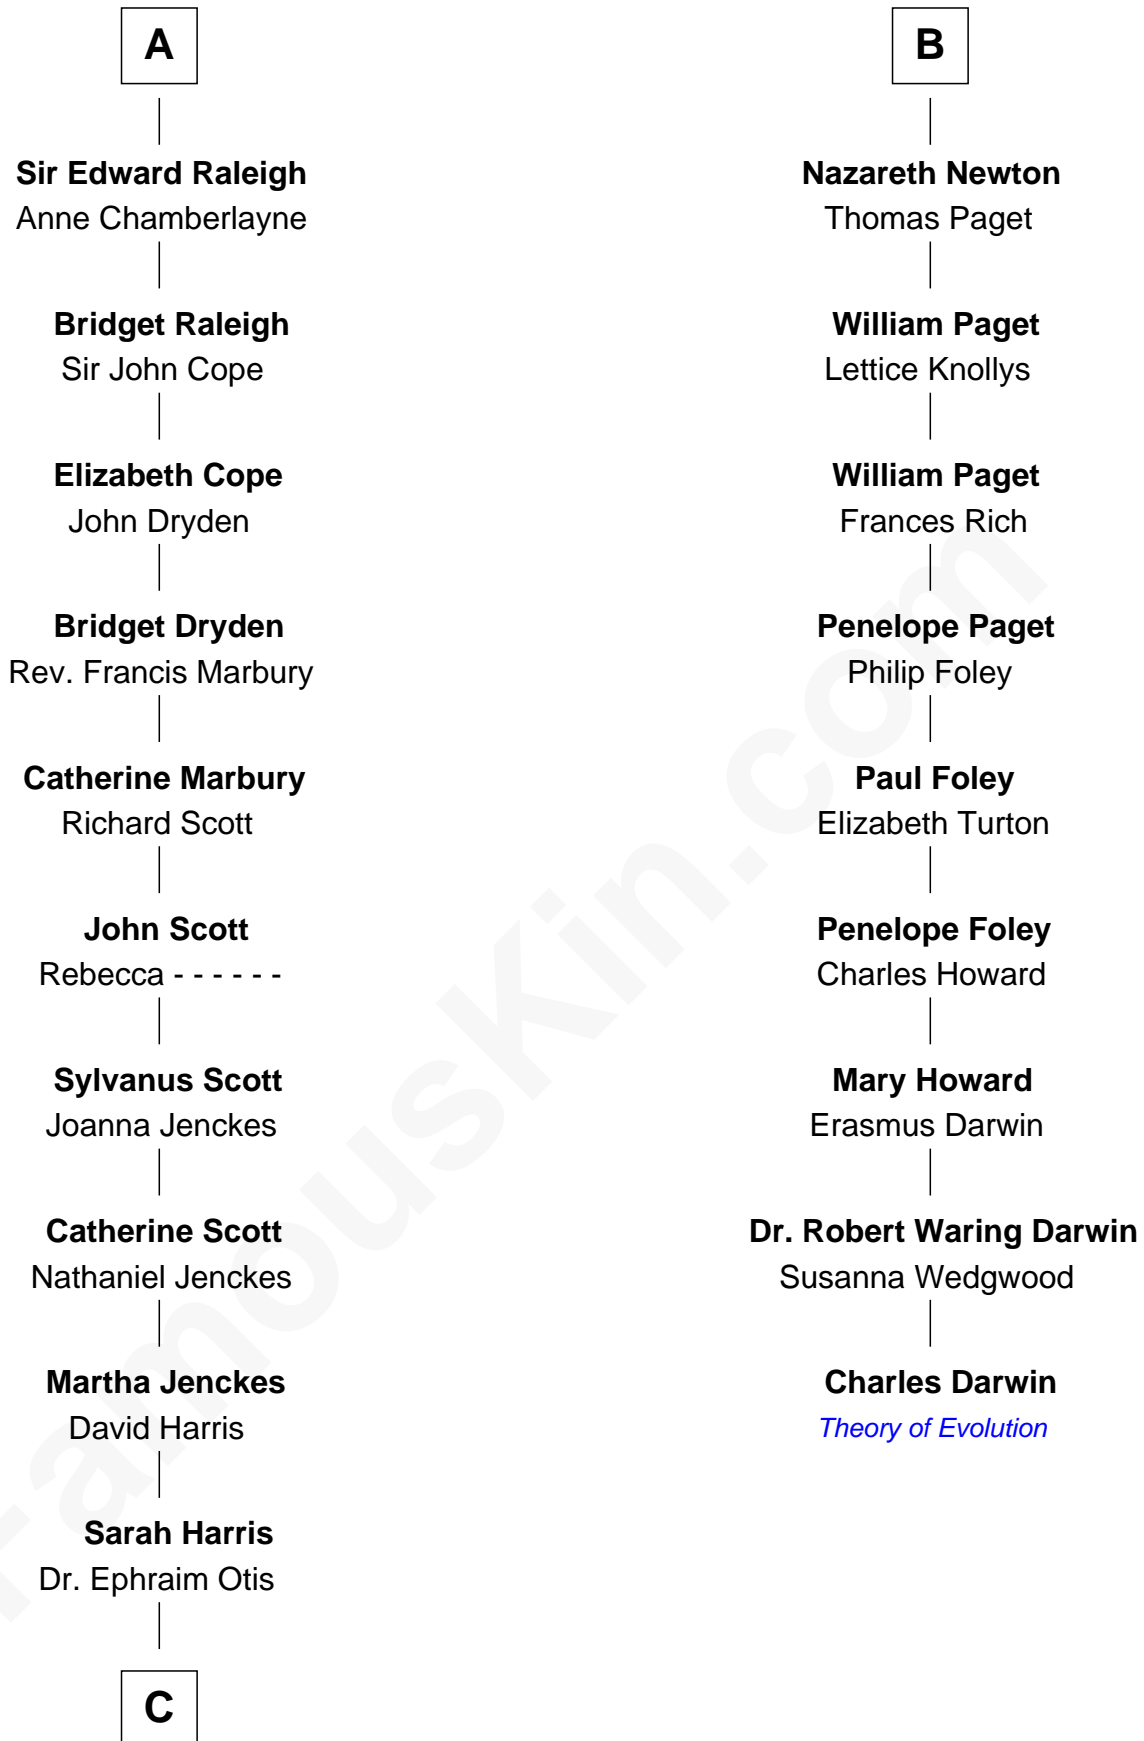

# FamousKin.com Relationship Chart of

**Amelia Earhart**

*Aviation Pioneer*

15th cousin 6 times removed of

**Charles Darwin**

*Theory of Evolution*

**Humphrey de Bohun**

Elizabeth Plantagenet

**Eleanor de Bohun**

Sir James le Boteler

**Pernel le Boteler**

Sir Gilbert Talbot

**Sir Richard Talbot**

Ankaret le Strange

**Mary Talbot**

Sir Thomas Greene

Sir Hugh de Courtnay

**Sir Philip Courtenay**

Anne Wake

**Sir John Courtenay**

Joan Champernoun

**Sir Philip Courtenay**

Elizabeth Hungerford

**Katherine Courtenay**

Sir William Huddesfield

**Elizabeth Huddesfield**

Sir Anthony Poyntz

**Margaret Poyntz**

Sir John Newton

**B**

**C**

—  
**Dr. Ephraim Otis**