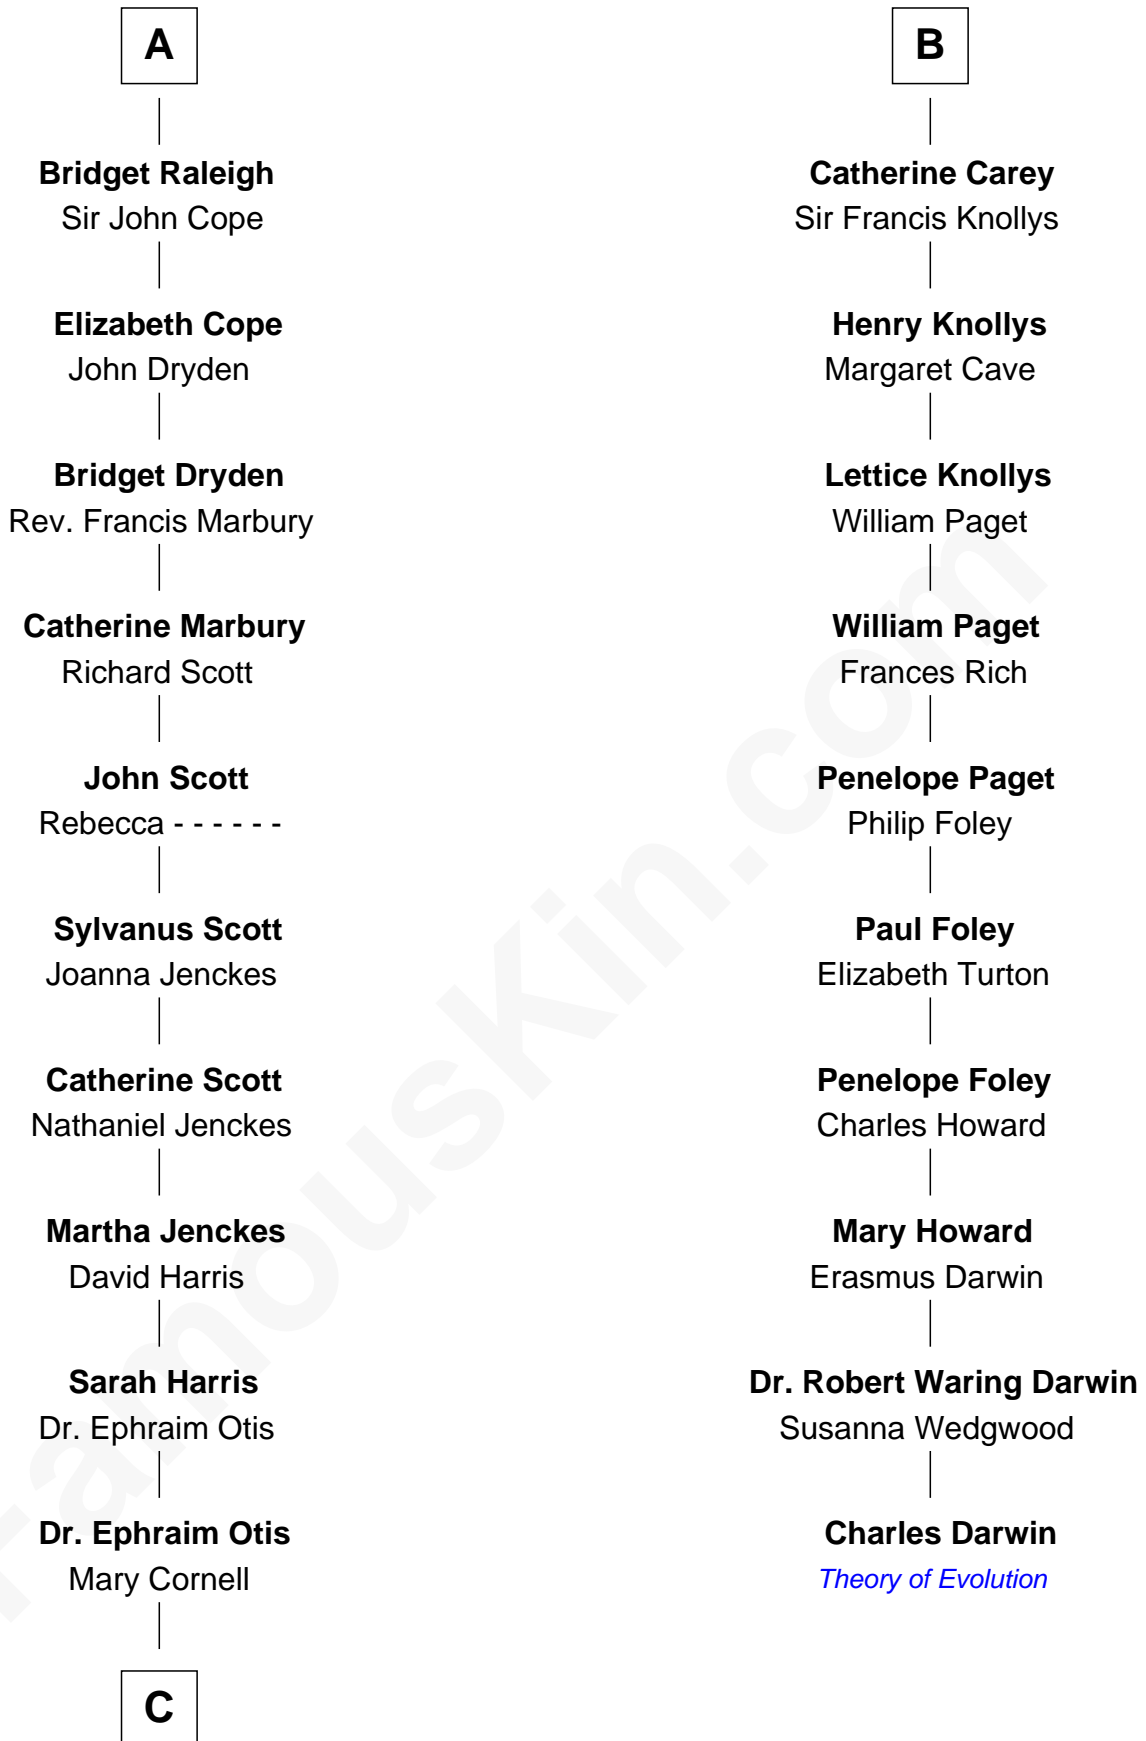

# FamousKin.com Relationship Chart of

**Amelia Earhart**

*Aviation Pioneer*

16th cousin 4 times removed of

**Charles Darwin**

*Theory of Evolution*

**Sir James le Boteler**

Eleanor de Bohun

**C**

—  
**Isaac Otis**

Caroline Abigail Curtis

—  
**Alfred Gideon Otis**

Amelia Josephine Harres

—  
**Amelia Otis**

Edwin Stanton Earhart

—  
**Amelia Earhart**