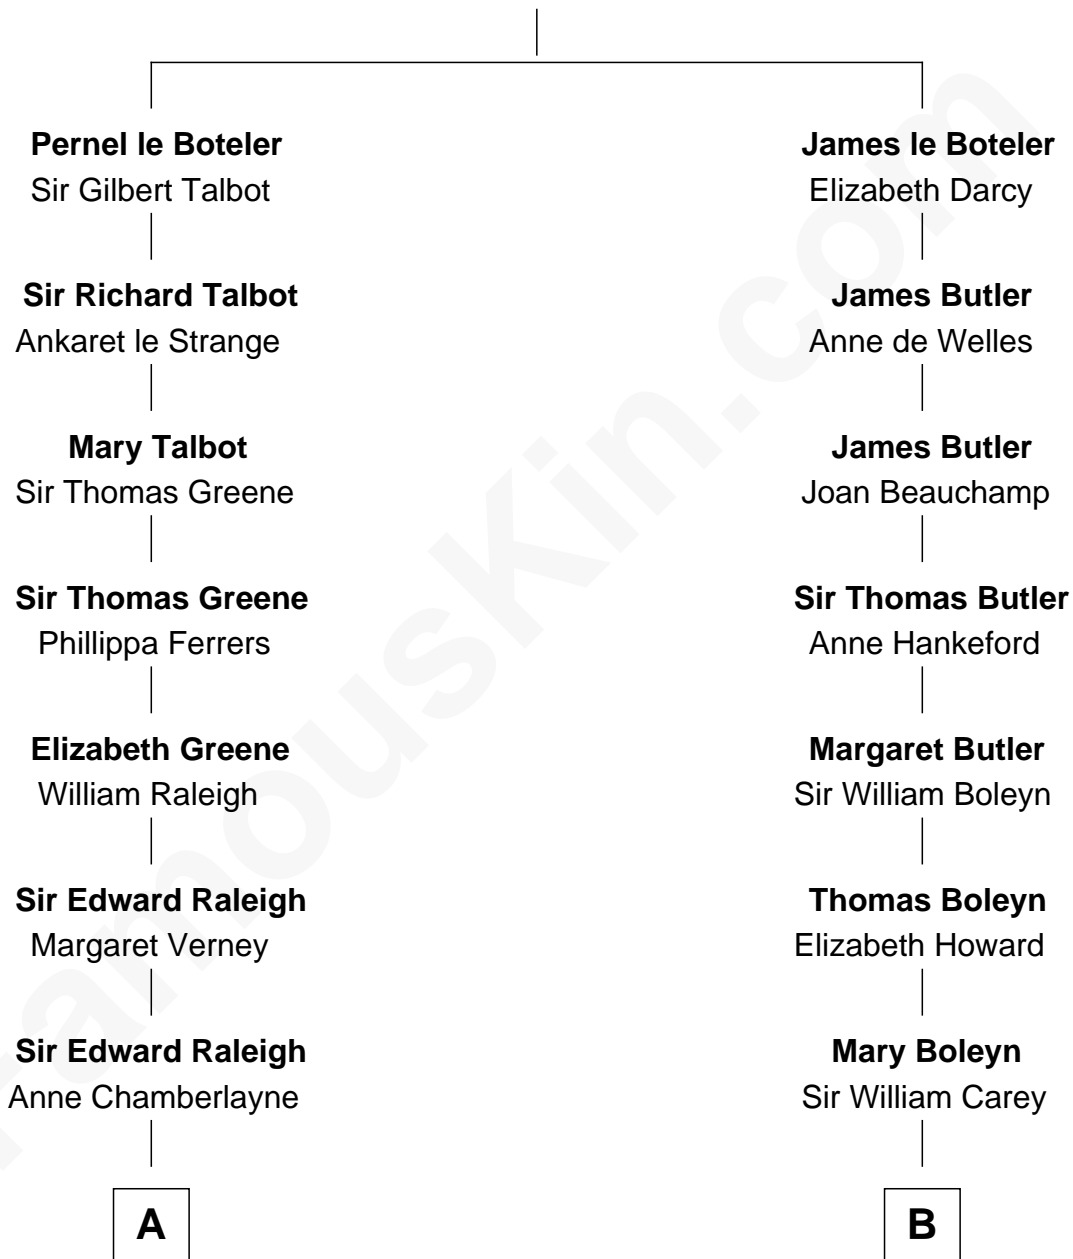

# FamousKin.com Relationship Chart of

**Amelia Earhart**

*Aviation Pioneer*

16th cousin 4 times removed of

**Charles Darwin**

*Theory of Evolution*

**Sir James le Boteler**

Eleanor de Bohun