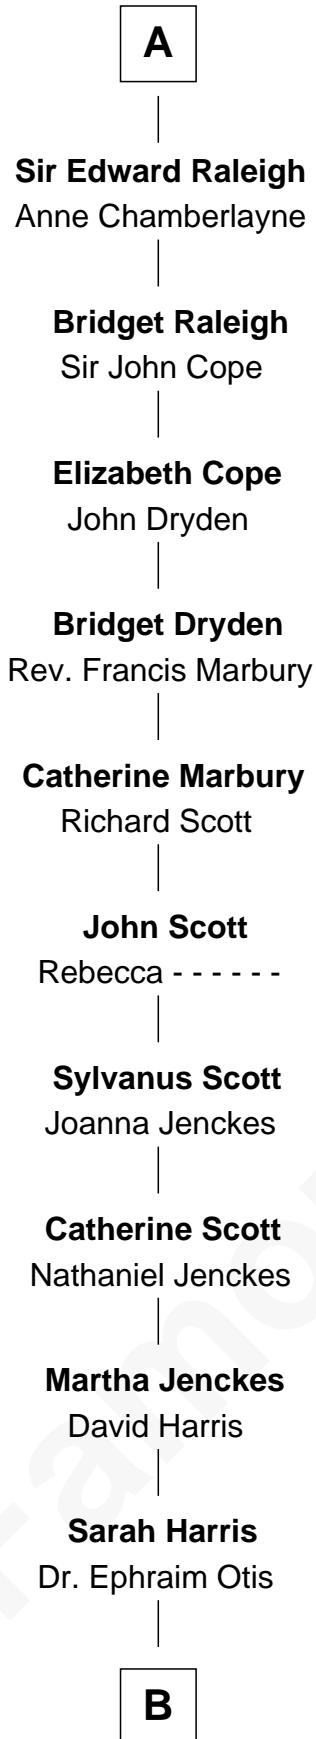

FamousKin.com Relationship Chart of

Amelia Earhart

Aviation Pioneer

7th cousin 14 times removed of

Catherine Parr

6th Wife of King Henry VIII

Sir Hugh I de Audley

Iseult de Mortimer

Hugh de Audley
Margaret de Clare

Margaret de Audley
Ralph de Stafford

Elizabeth Stafford
John de Ferrers

Robert de Ferrers
Margaret Despencer

Phillippa Ferrers
Sir Thomas Greene

Elizabeth Greene
William Raleigh

Sir Edward Raleigh
Margaret Verney

A

Alice de Audley
Ralph de Neville

John de Neville
Maude de Percy

Sir Ralph Neville
Joan Beaufort

Sir Richard Neville
Alice Montagu

Alice de Neville
Sir Henry FitzHugh

Elizabeth FitzHugh
Sir William Parr

Sir Thomas Parr
Maud Green

Catherine Parr
6th Wife of King Henry VIII

B

—
Dr. Ephraim Otis

Mary Cornell

—
Isaac Otis

Caroline Abigail Curtis

—
Alfred Gideon Otis