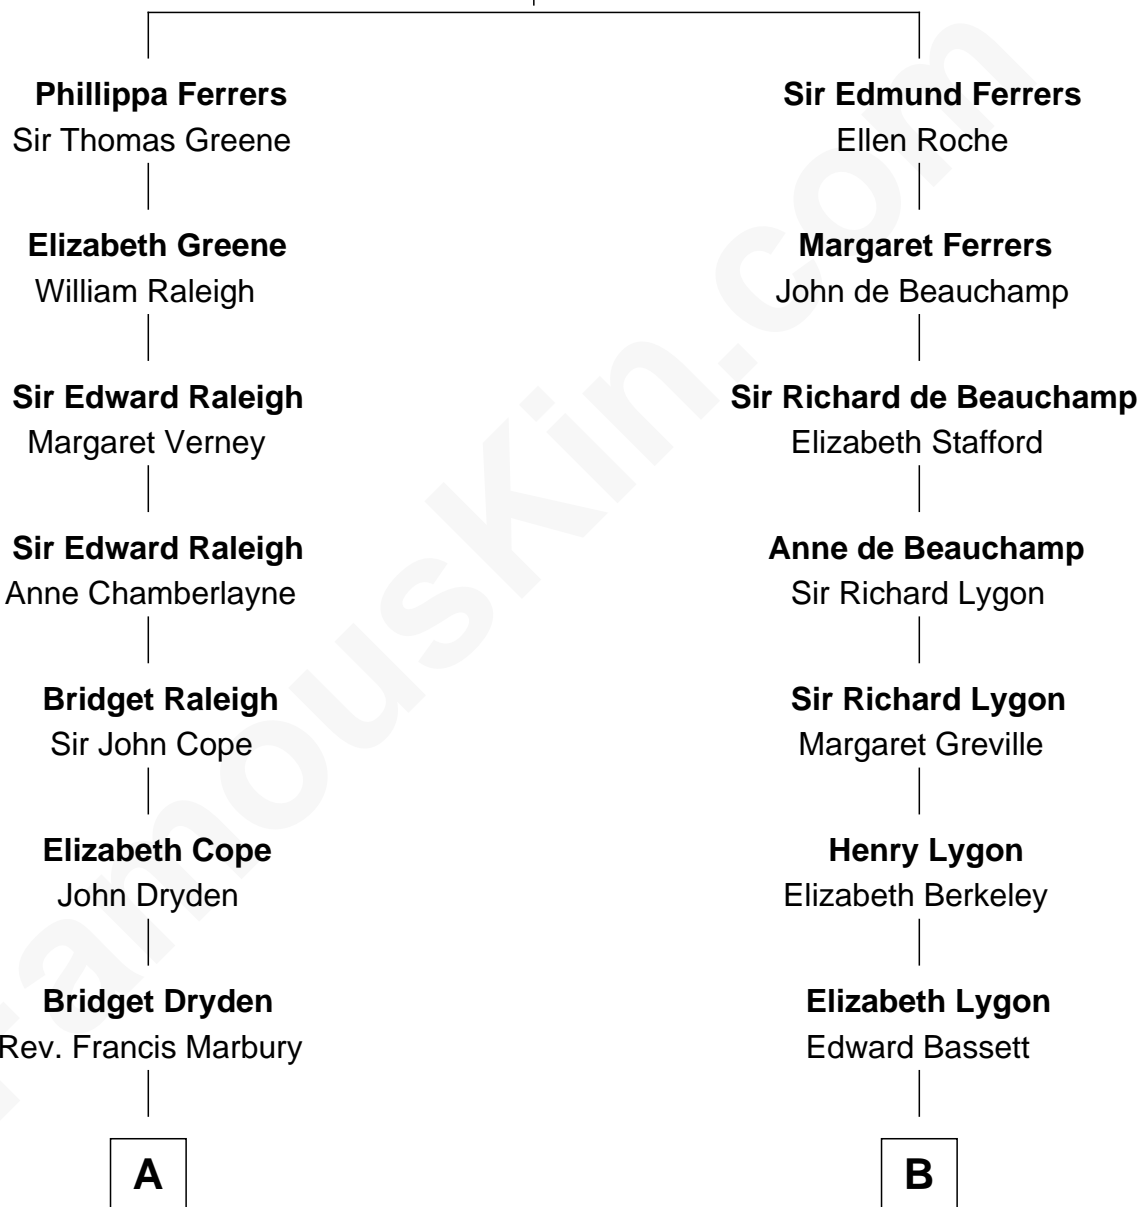

# FamousKin.com Relationship Chart of

**Amelia Earhart**

*Aviation Pioneer*

17th cousin of

**John Kerry**

*68th U.S. Secretary of State*

**Robert de Ferrers**  
Margaret Despencer

Amelia Earhart photo by [Pacific Aviation Museum](#) (CC BY 2.0)