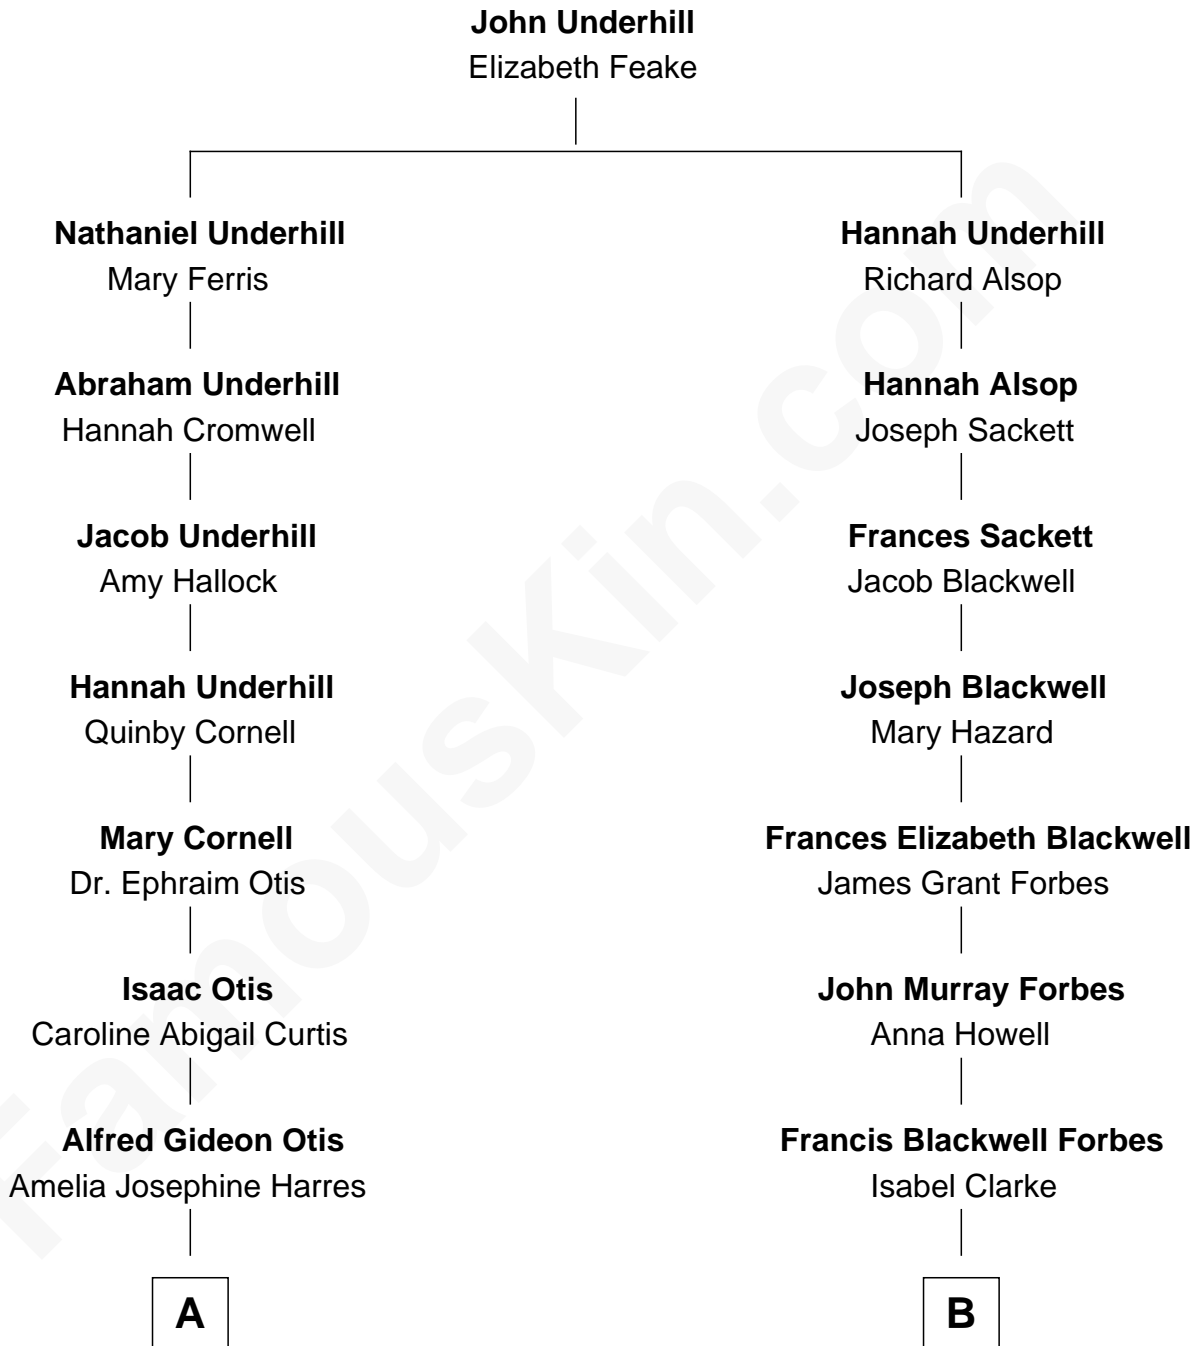

# FamousKin.com Relationship Chart of

**Amelia Earhart**

*Aviation Pioneer*

8th cousin 1 time removed of

**John Kerry**

*68th U.S. Secretary of State*

**A**

**Amelia Otis**  
Edwin Stanton Earhart

**Amelia Earhart**  
*Aviation Pioneer*

**B**

**James Grant Forbes**  
Margaret Tyndal Winthrop

**Rosemary Isabel Forbes**  
Richard John Kerry

**John Kerry**  
*68th U.S. Secretary of State*

FamousKin.com