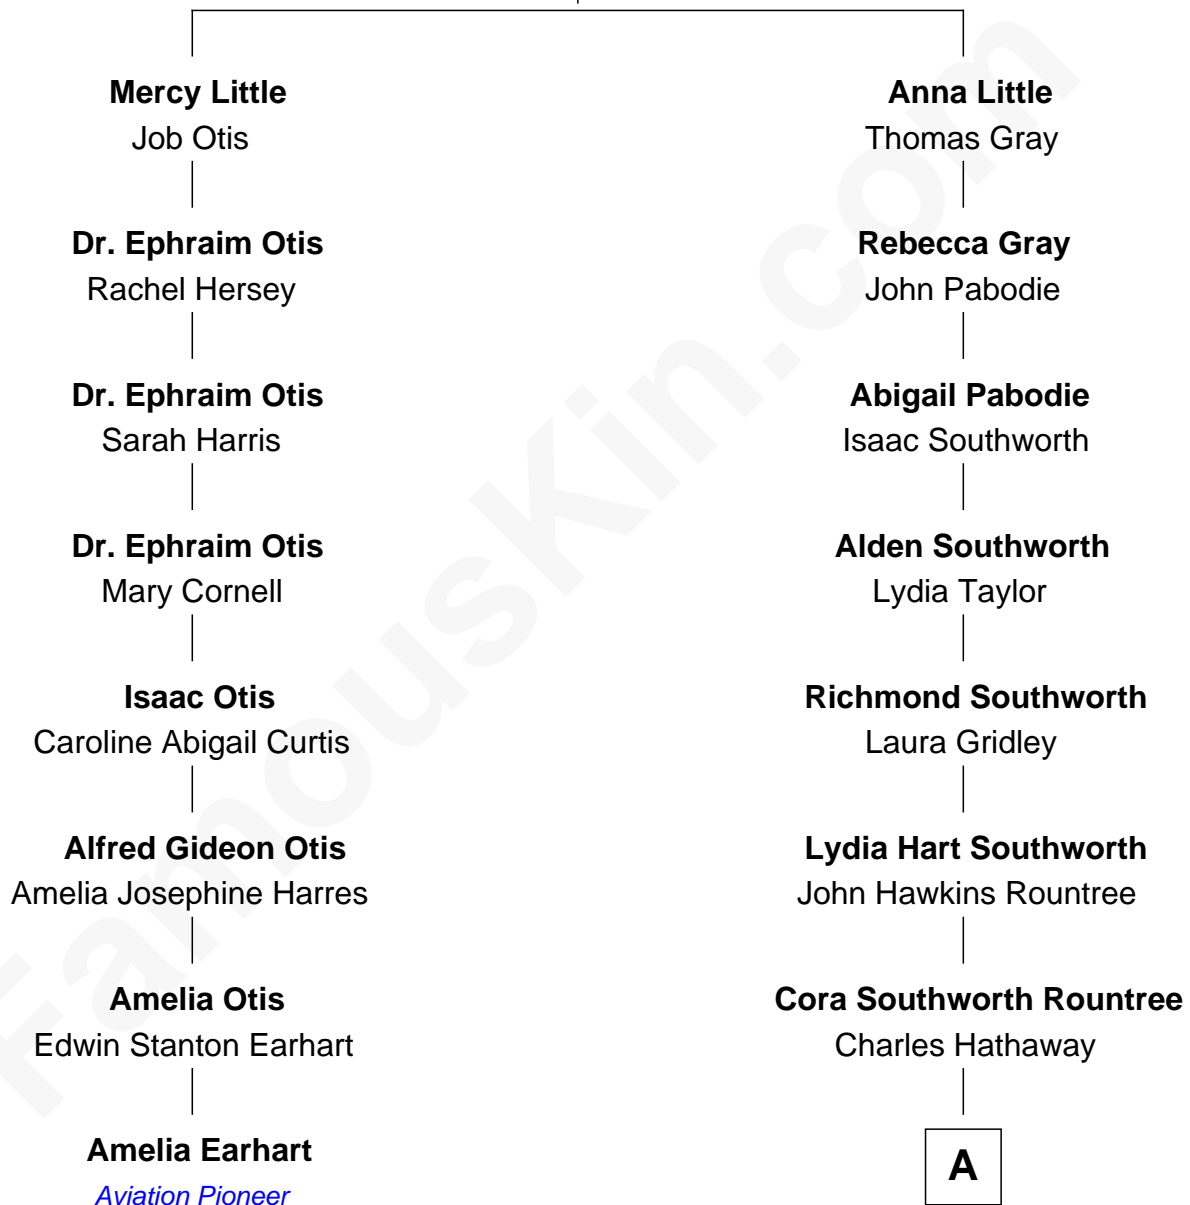

FamousKin.com Relationship Chart of

Amelia Earhart

Aviation Pioneer

7th cousin 3 times removed of

Paget Brewster

TV Actress

Ephraim Little
Mary Sturtevant

A

Stewart Southworth Hathaway

Helen Viles

Valerie Hathaway

John Bechtel Tew

Hathaway Tew

Galen Brewster

Paget Brewster

TV Actress