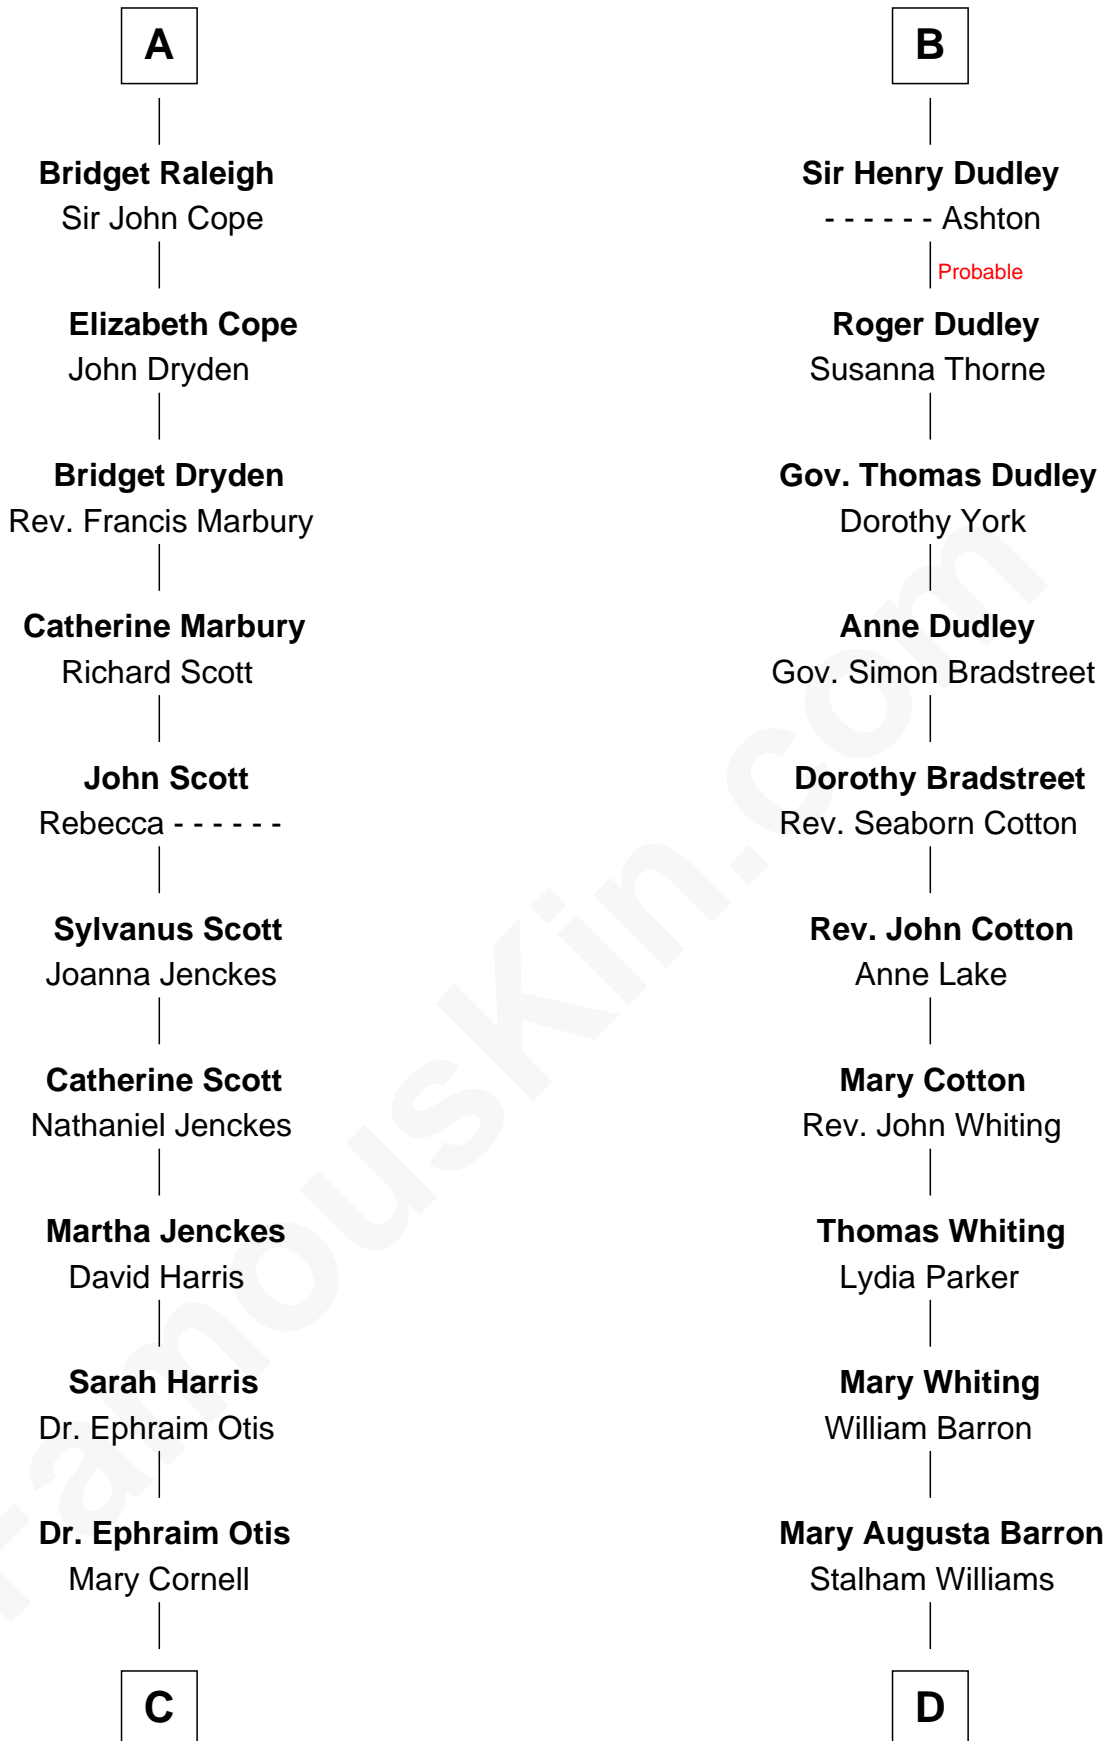

FamousKin.com Relationship Chart of

Amelia Earhart

Aviation Pioneer

19th cousin 1 time removed of

James Sherman

27th U.S. Vice-President

Edmund Fitzalan

Alice de Warenne

C

Isaac Otis
Caroline Abigail Curtis

Alfred Gideon Otis
Amelia Josephine Harres

Amelia Otis
Edwin Stanton Earhart

Amelia Earhart
Aviation Pioneer

D

Frances Lucretia Williams
Richard Winslow Sherman

Mary Frances Sherman
Richard Updike Sherman