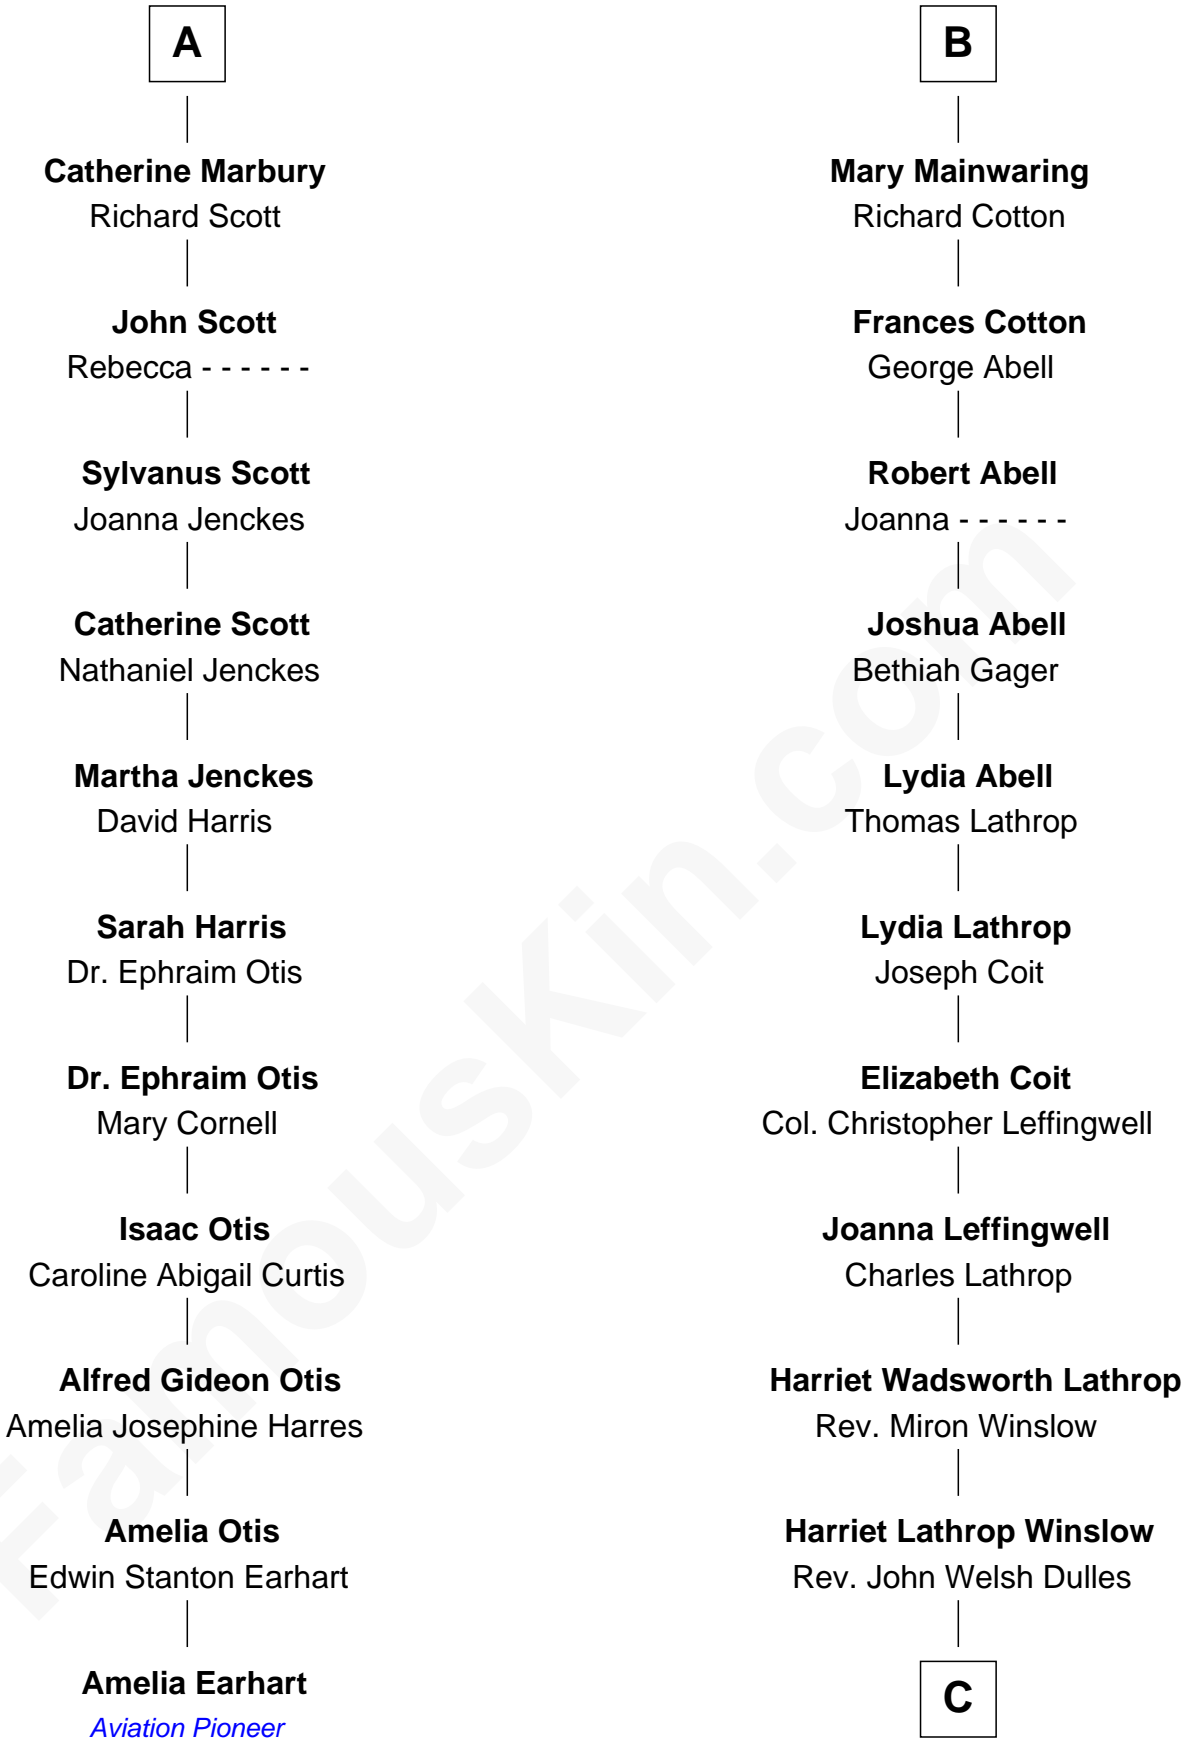

# FamousKin.com Relationship Chart of

**Amelia Earhart**

*Aviation Pioneer*

17th cousin 1 time removed of

**John Foster Dulles**

*52nd U.S. Secretary of State*

**Robert de Ferrers**  
Margaret Despencer

C

Allen Macy Dulles

Edith Foster

John Foster Dulles

*52nd U.S. Secretary of State*

FamousKin.com