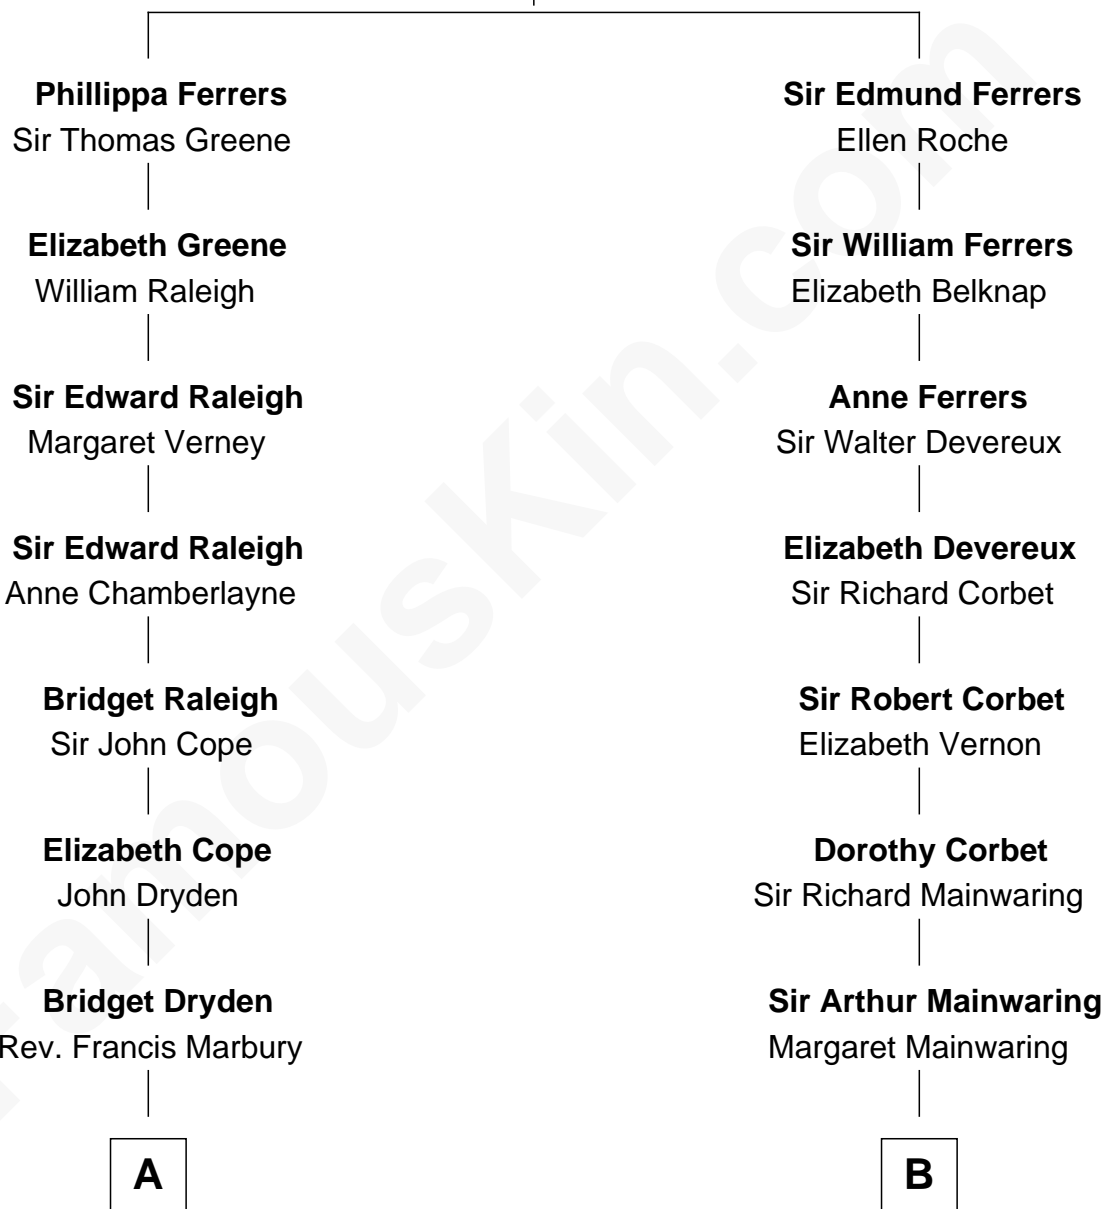

# FamousKin.com Relationship Chart of

**Amelia Earhart**

*Aviation Pioneer*

17th cousin 1 time removed of

**John Foster Dulles**

*52nd U.S. Secretary of State*

**Robert de Ferrers**  
Margaret Despencer

C

Allen Macy Dulles

Edith Foster

John Foster Dulles

*52nd U.S. Secretary of State*

FamousKin.com