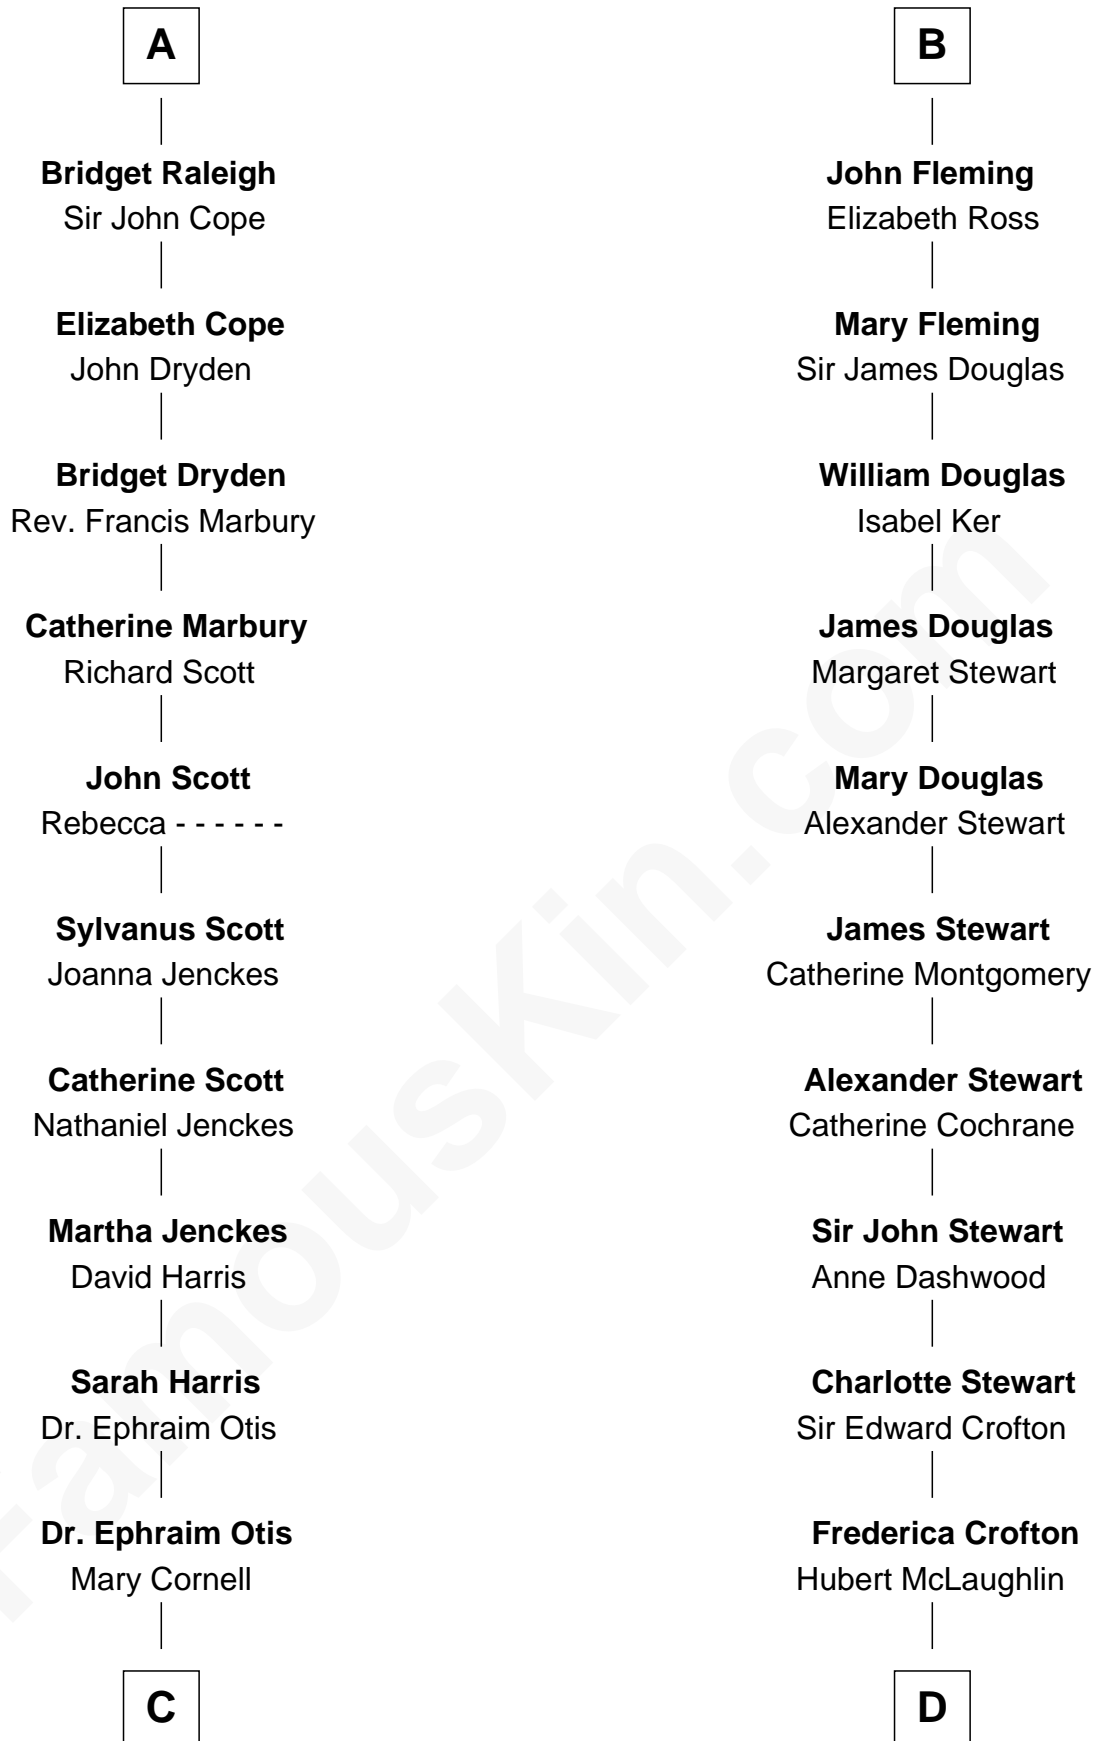

FamousKin.com Relationship Chart of

Amelia Earhart

Aviation Pioneer

20th cousin of

Guy Ritchie

British Filmmaker

Edmund Fitzalan

Alice de Warenne

C

Isaac Otis
Caroline Abigail Curtis

Alfred Gideon Otis
Amelia Josephine Harres

Amelia Otis
Edwin Stanton Earhart

Amelia Earhart
Aviation Pioneer

D

Vivian Guy Ouseley McLaughlin
Edith Jane Martineau

Doris Margaretta McLaughlin
Stuart John Ritchie

John Vivian Ritchie
Amber Mary Parkinson

Guy Ritchie
British Filmmaker