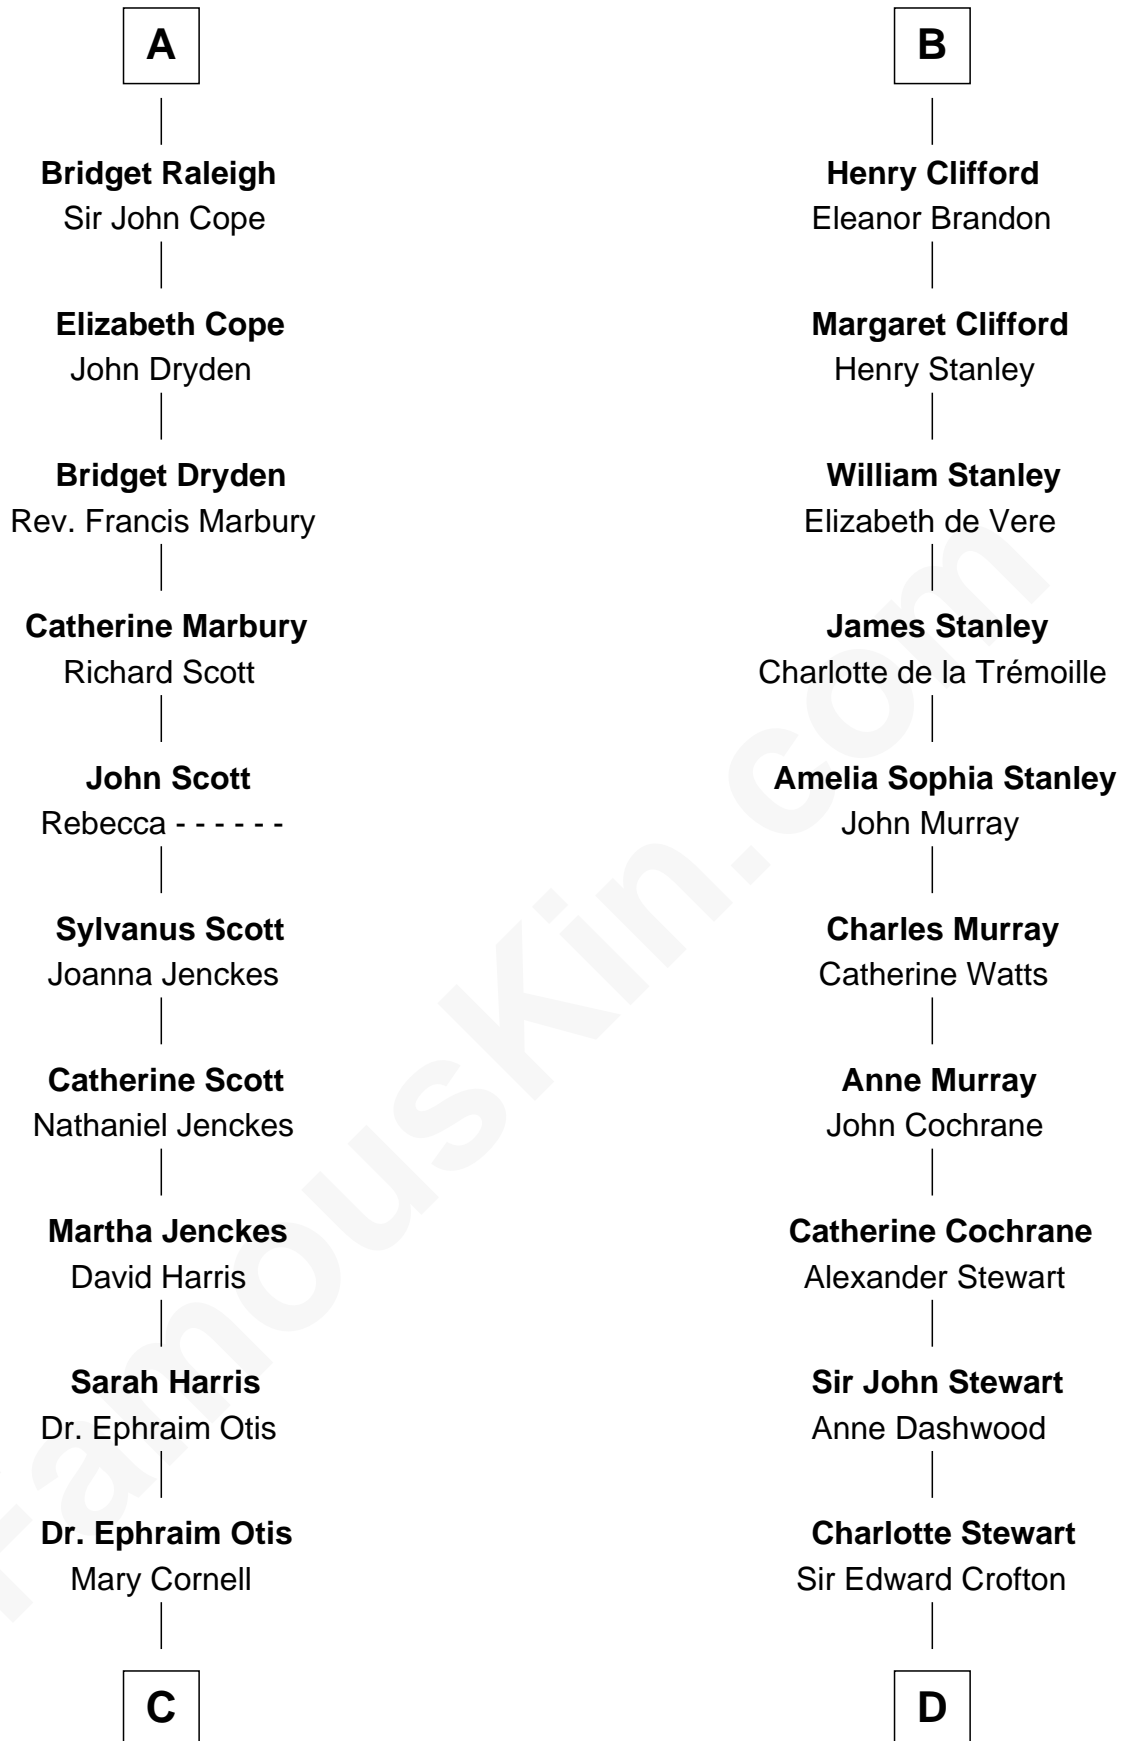

FamousKin.com Relationship Chart of

Amelia Earhart

Aviation Pioneer

20th cousin 1 time removed of

Guy Ritchie

British Filmmaker

Hugh le Despencer

Eleanor de Clare

Elizabeth Greene

William Raleigh

Sir Edward Raleigh

Margaret Verney

Sir Edward Raleigh

Anne Chamberlayne

A

Elizabeth le Despencer

Maurice de Berkeley

Thomas de Berkeley

Margaret de Lisle

Elizabeth de Berkeley

Richard de Beauchamp

Eleanor Beauchamp

Edmund Beaufort

Eleanor Beaufort

Sir Robert Spencer

Catherine Spencer

Henry Algernon Percy

Margaret Percy

Henry Clifford

B

C

Isaac Otis
Caroline Abigail Curtis