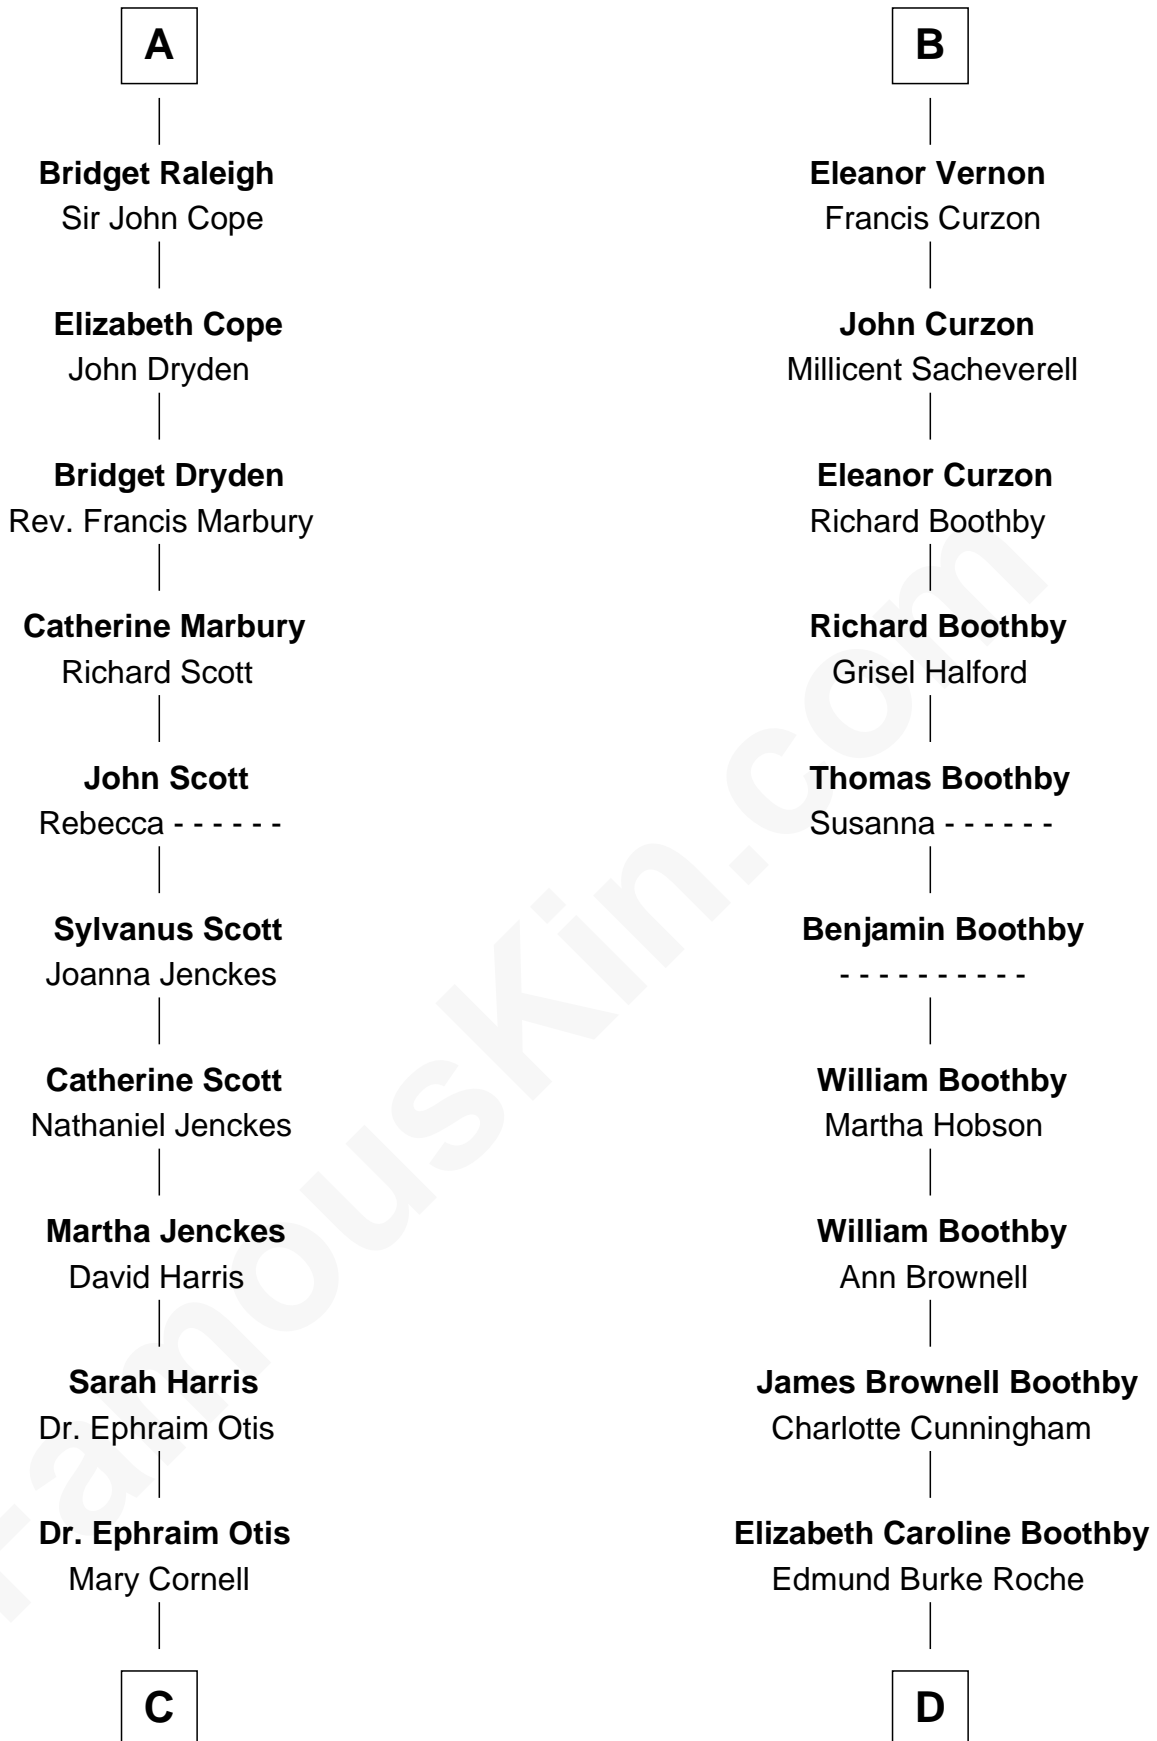

FamousKin.com Relationship Chart of

Amelia Earhart

Aviation Pioneer

20th cousin 1 time removed of

Oliver Platt

Movie Actor

Edmund Fitzalan

Alice de Warenne

C

Isaac Otis
Caroline Abigail Curtis

Alfred Gideon Otis
Amelia Josephine Harres

Amelia Otis
Edwin Stanton Earhart

Amelia Earhart
Aviation Pioneer

D

James Boothby Burke Roche
Frances Eleanor Work

Cynthia Burke Roche
Arthur Scott Burden

Eileen Burden
Walter Maynard

Sheila Maynard
Nicholas Platt

Oliver Platt
Movie Actor