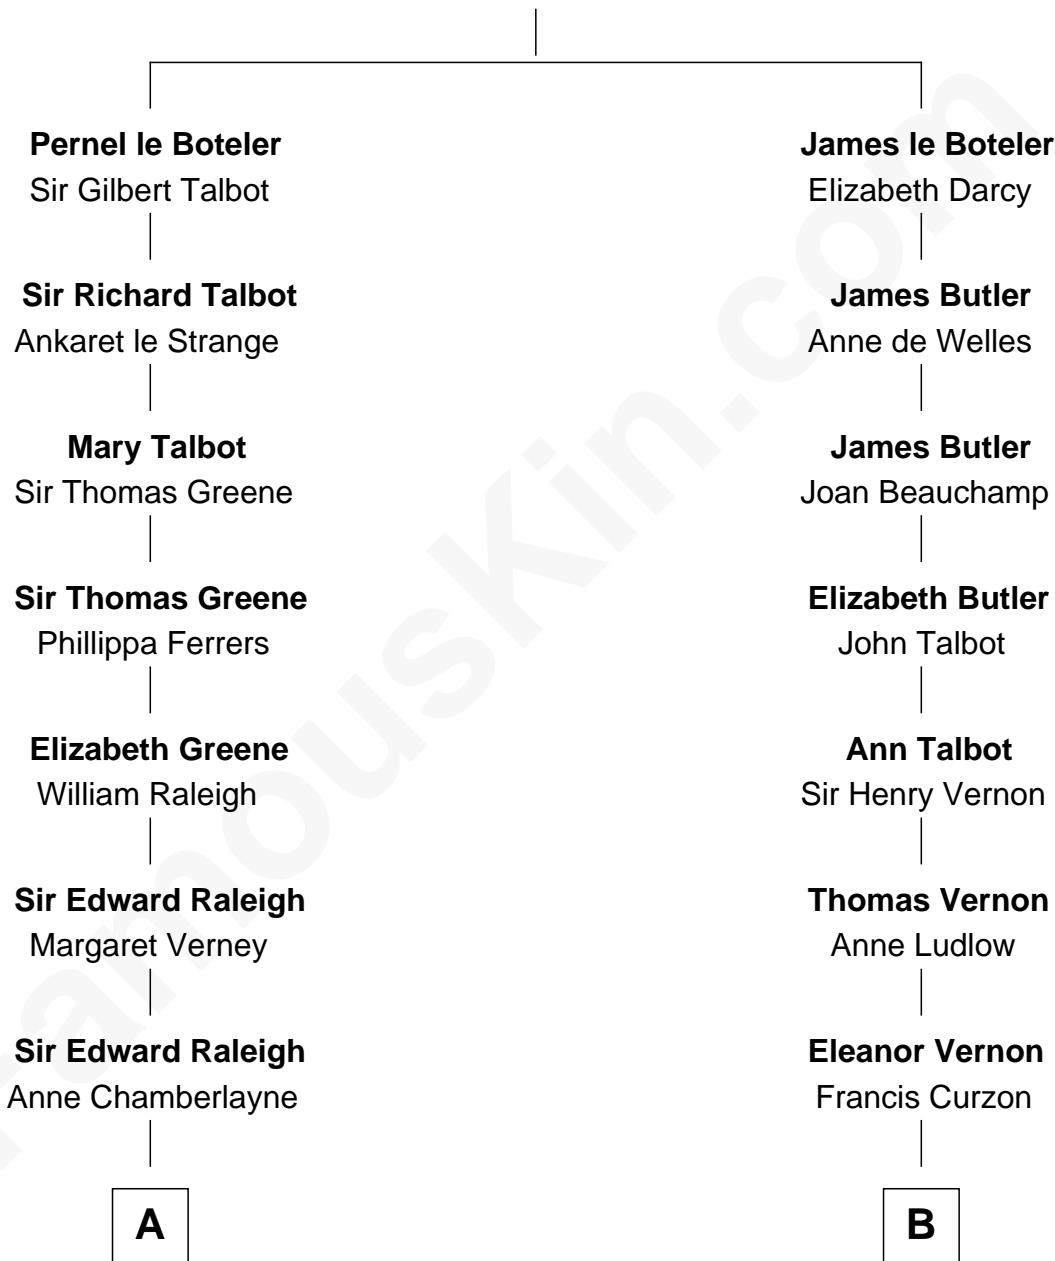

FamousKin.com Relationship Chart of

Amelia Earhart

Aviation Pioneer

20th cousin of

Oliver Platt

Movie Actor

Sir James le Boteler

Eleanor de Bohun

C

Isaac Otis
Caroline Abigail Curtis

Alfred Gideon Otis
Amelia Josephine Harres

Amelia Otis
Edwin Stanton Earhart

Amelia Earhart
Aviation Pioneer

D

Cynthia Burke Roche
Arthur Scott Burden

Eileen Burden
Walter Maynard