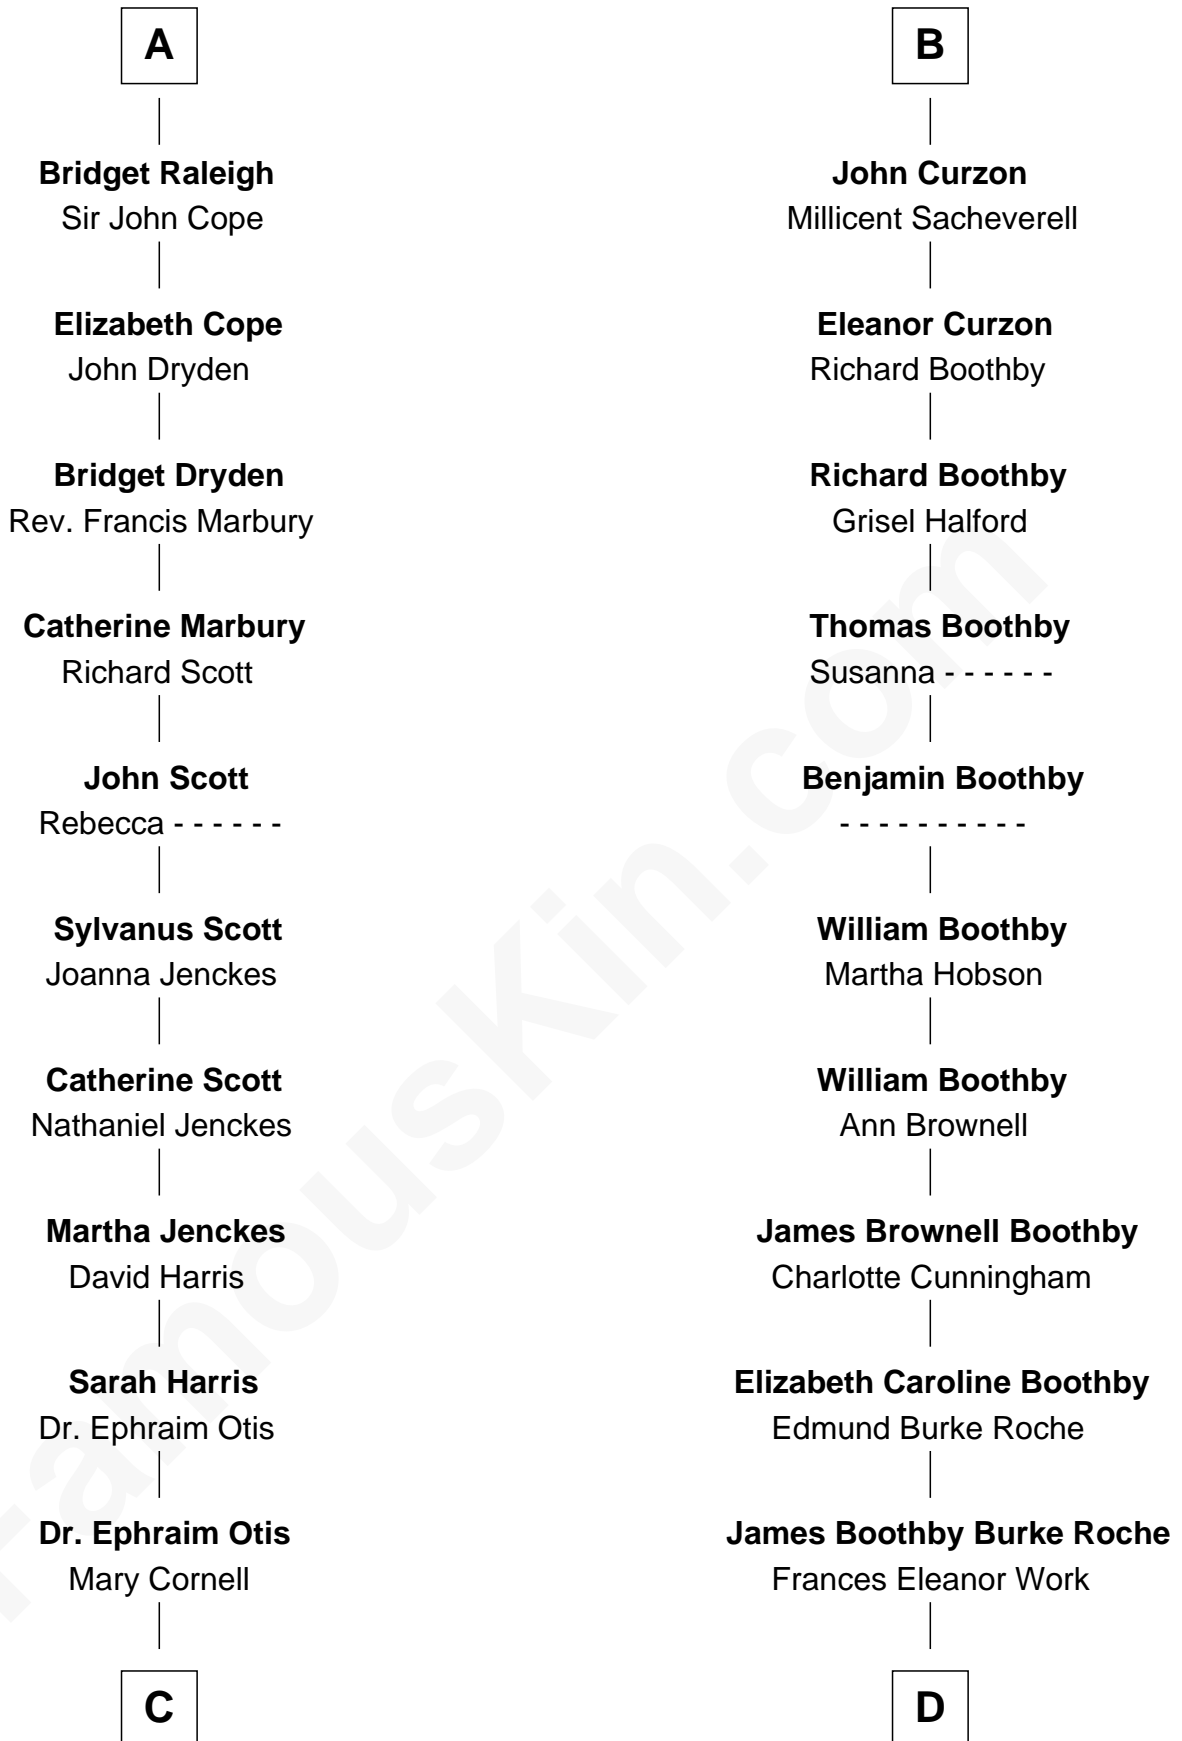

FamousKin.com Relationship Chart of

Amelia Earhart

Aviation Pioneer

20th cousin of

Oliver Platt

Movie Actor

Sir James le Boteler

Eleanor de Bohun

C

Isaac Otis
Caroline Abigail Curtis

Alfred Gideon Otis
Amelia Josephine Harres

Amelia Otis
Edwin Stanton Earhart

Amelia Earhart
Aviation Pioneer

D

Cynthia Burke Roche
Arthur Scott Burden

Eileen Burden
Walter Maynard