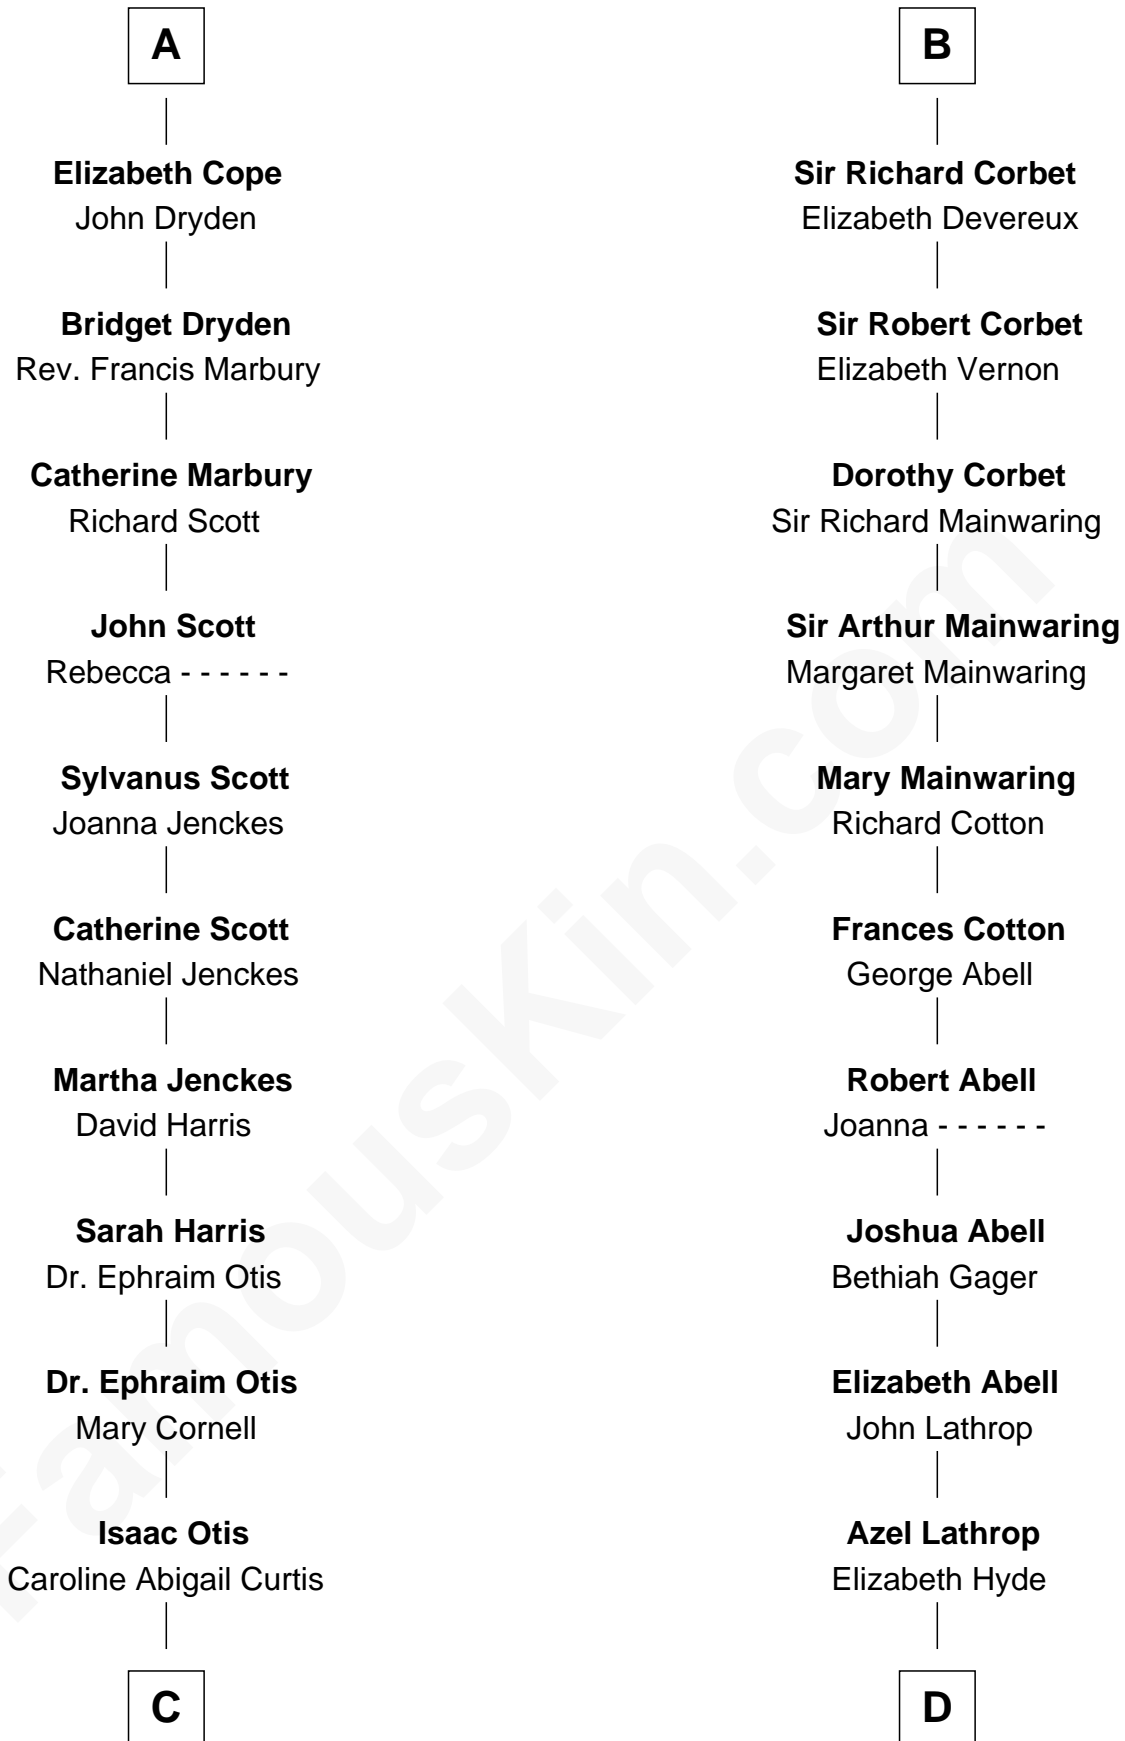

FamousKin.com Relationship Chart of

Amelia Earhart

Aviation Pioneer

19th cousin of

C. W. Post

Founder of Post Cereals

Sir Gilbert Talbot

Pernel le Boteler

Sir Richard Talbot

Ankaret le Strange

Mary Talbot

Sir Thomas Greene

Sir Thomas Greene

Phillippa Ferrers

Elizabeth Greene

William Raleigh

Sir Henry de Grey

Richard Grey

Blanche de la Vache

Alice Grey

Sir William Burley

Elizabeth Burley

Sir John Hopton

Sir Walter Hopton

Joan Mortimer

Sir Thomas Hopton

Eleanor Lucy

Elizabeth Hopton

Sir Roger Corbet

B

FamousKin.com