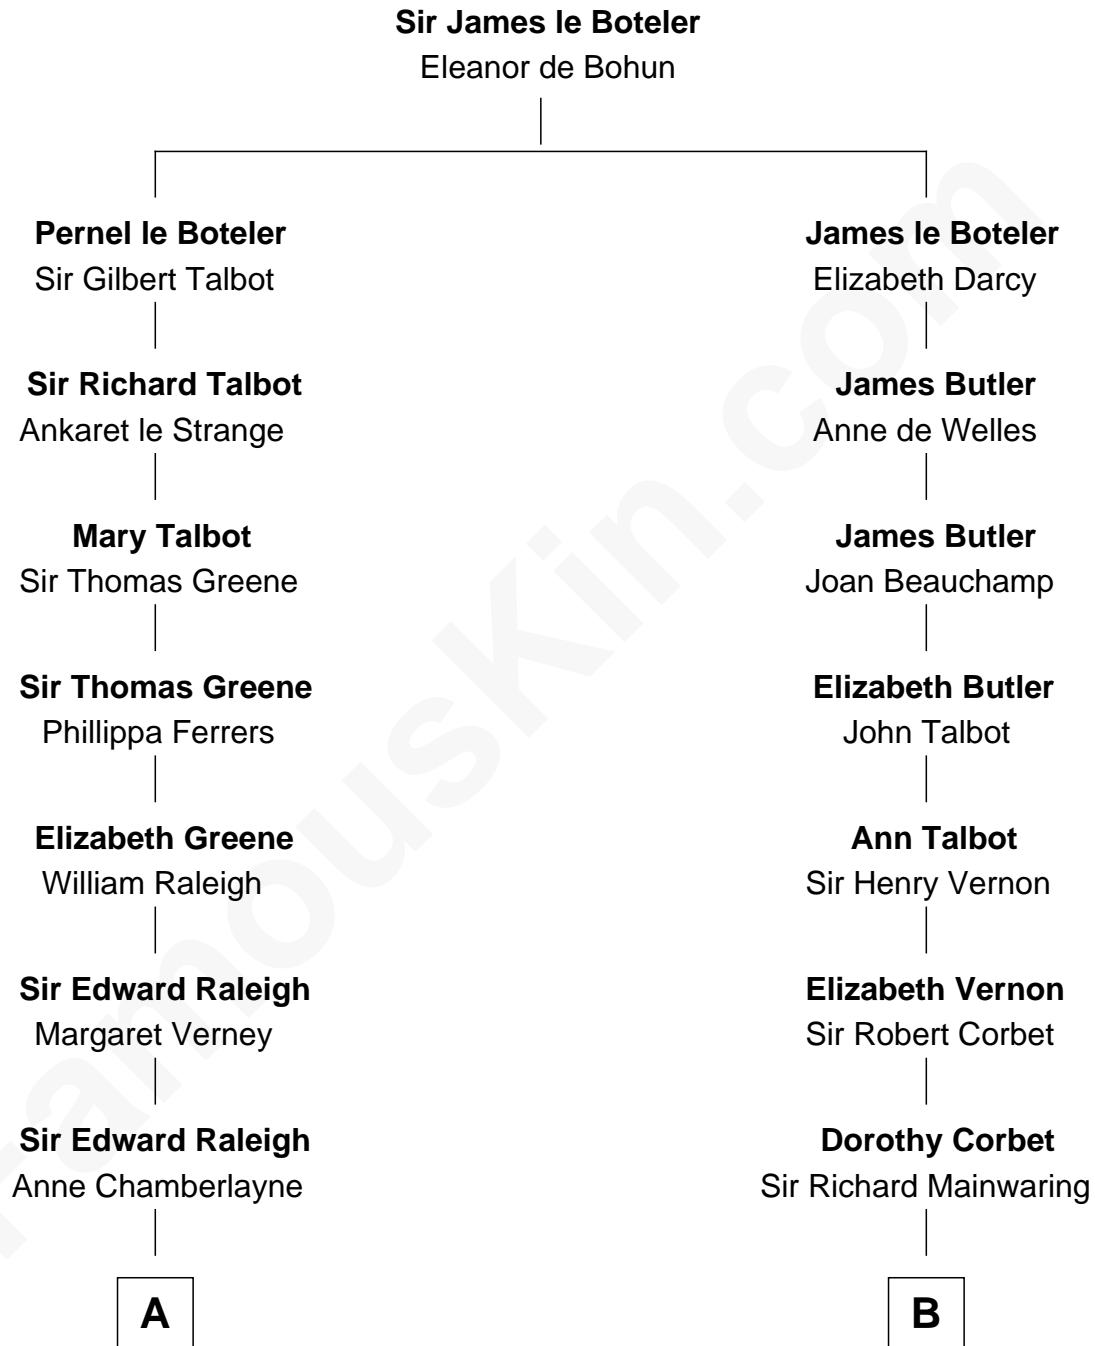

# FamousKin.com Relationship Chart of

**Amelia Earhart**

*Aviation Pioneer*

16th cousin 4 times removed of

**C. W. Post**

*Founder of Post Cereals*

**C**

—  
**Isaac Otis**

Caroline Abigail Curtis

—  
**Alfred Gideon Otis**

Amelia Josephine Harres

—  
**Amelia Otis**

Edwin Stanton Earhart

—  
**Amelia Earhart**

*Aviation Pioneer*

FamousKin.com