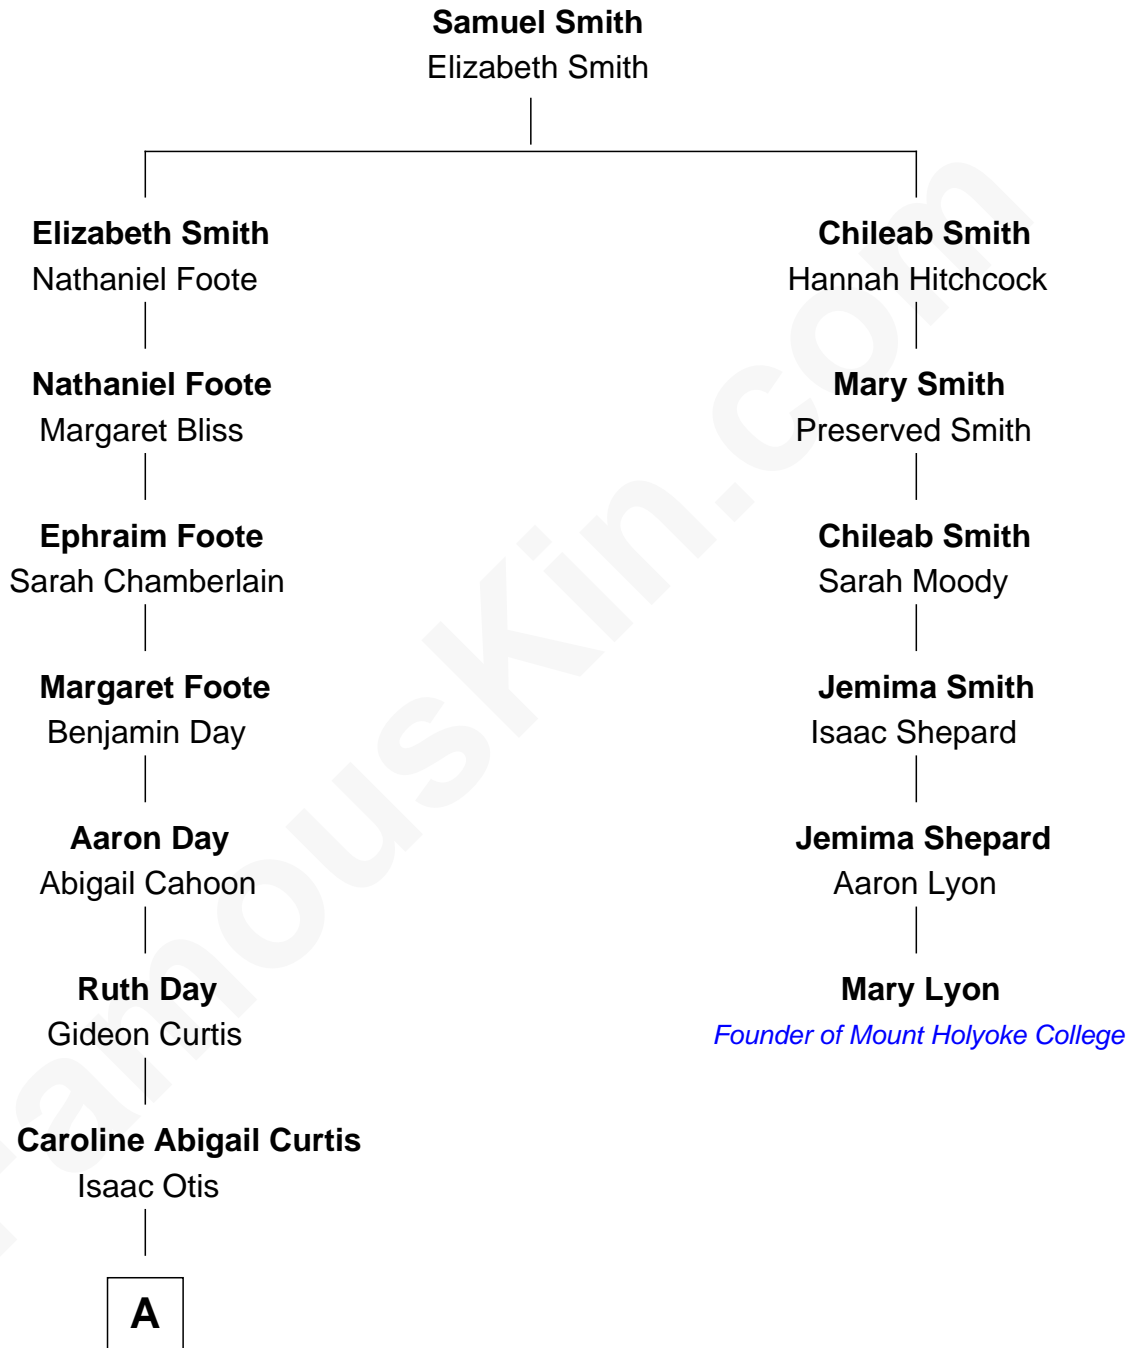

# FamousKin.com Relationship Chart of

**Amelia Earhart**

*Aviation Pioneer*

5th cousin 4 times removed of

**Mary Lyon**

*Founder of Mount Holyoke College*

**A**

—  
**Alfred Gideon Otis**  
Amelia Josephine Harres

—  
**Amelia Otis**  
Edwin Stanton Earhart

—  
**Amelia Earhart**  
*Aviation Pioneer*

FamousKin.com